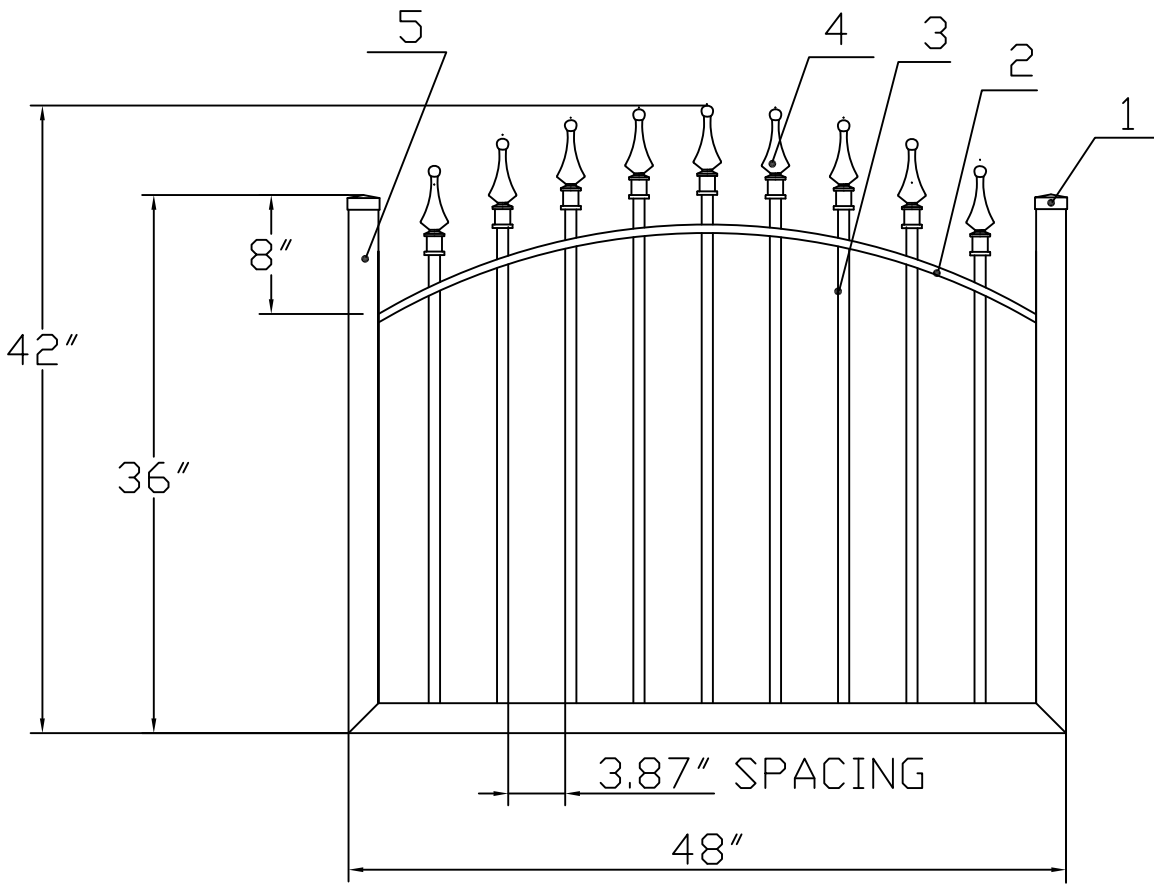

3'H X 4'W STRONGHOLD IRON ARCHED WALK GATE
SIGNATURE GRADE - STYLE #1: CLASSIC

www.ironfenceshop.com
(800) 261-2729

NO.	MATERIAL	QTY
1	CAST IRON CAP	2
2	┌ 1 1/2"X1/2"X1/8"	1
3	3/4"X3/4"X16ga	9
4	CAST IRON FINIAL	9
5	2"X2"X14ga	3