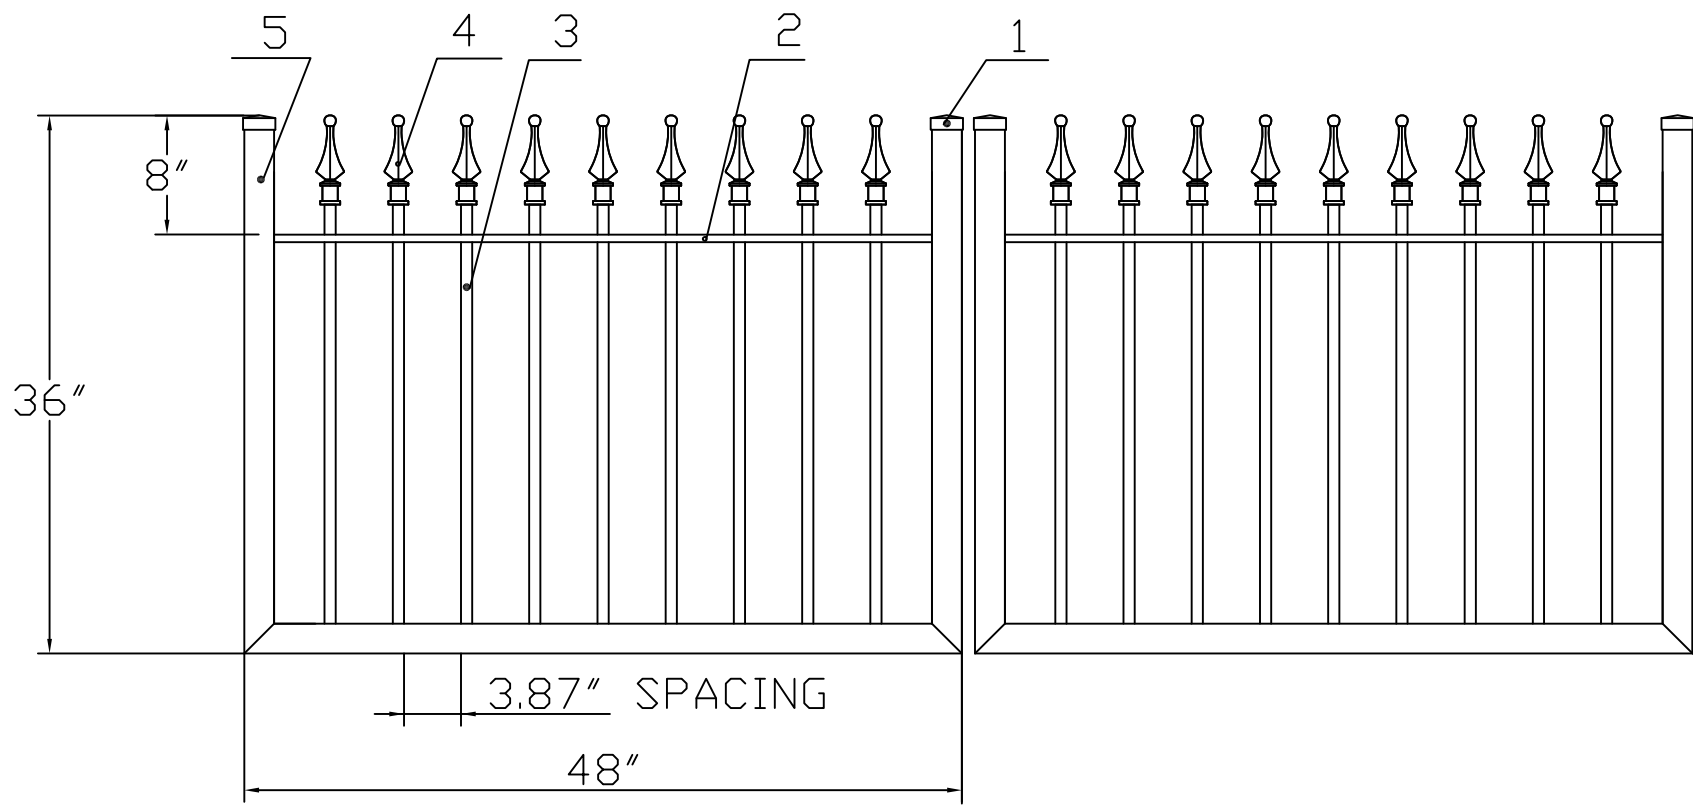

3'H X 8'W STRONGHOLD IRON DOUBLE WALK GATE
SIGNATURE GRADE - STYLE #1: CLASSIC

www.ironfenceshop.com
(800) 261-2729

NO.	MATERIAL	QTY
1	CAST IRON CAP	4
2	┌ 1 1/2"X1/2"X1/8"	2
3	3/4"X3/4"X16ga	18
4	CAST IRON FINIAL	18
5	2"X2"X14ga	6

TP0304-CGD