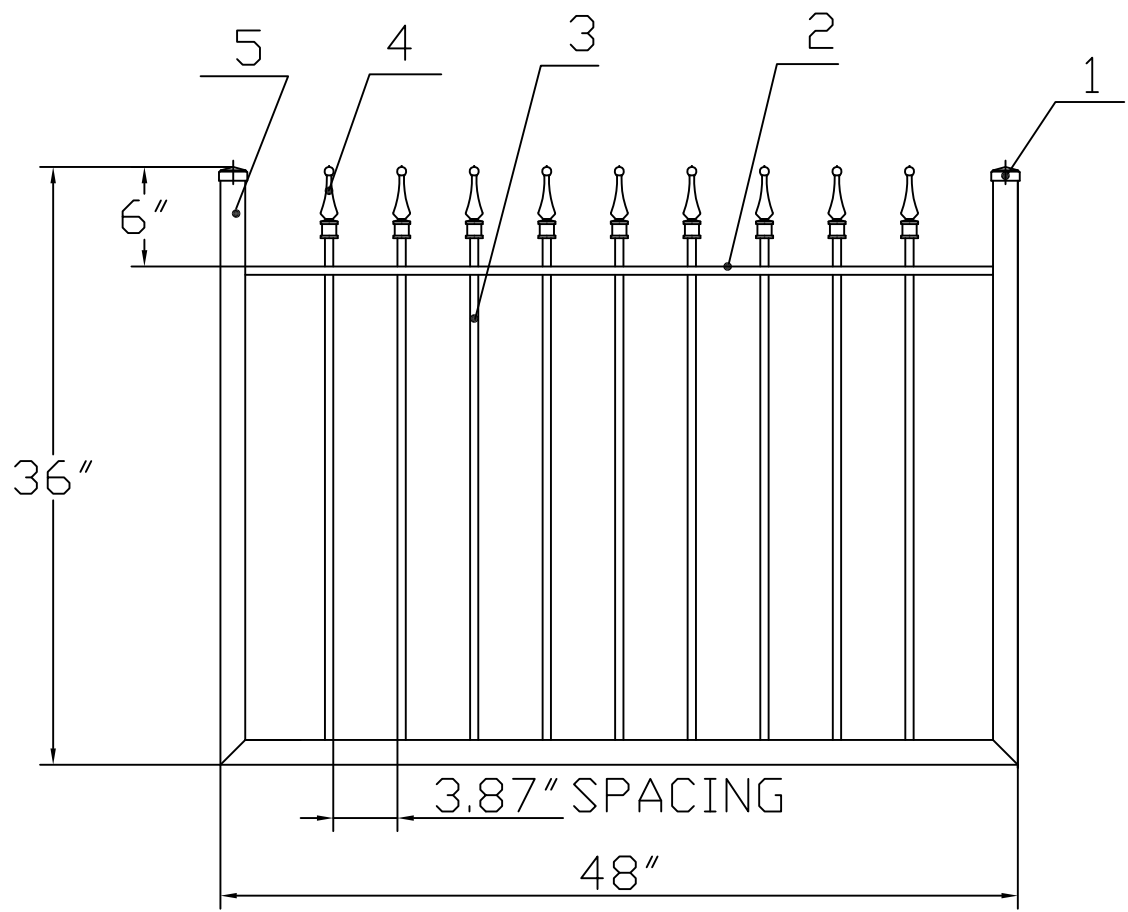

3'H X 4'W STRONGHOLD IRON WALK GATE
 TRADITIONAL GRADE - STYLE #1: CLASSIC

PERIMETER FENCING

IRON • FENCE
SHOP
 ESTATE GATES
 www.ironfenceshop.com
 (800) 261-2729

NO.	MATERIAL	QTY
1	CAST IRON CAP	2
2	 1"X1/2"X1/8"	1
3	1/2"X1/2"X18ga	9
4	CAST IRON FINIAL	9
5	1-1/2"X1-1/2"X14ga	3

TP0304-RG