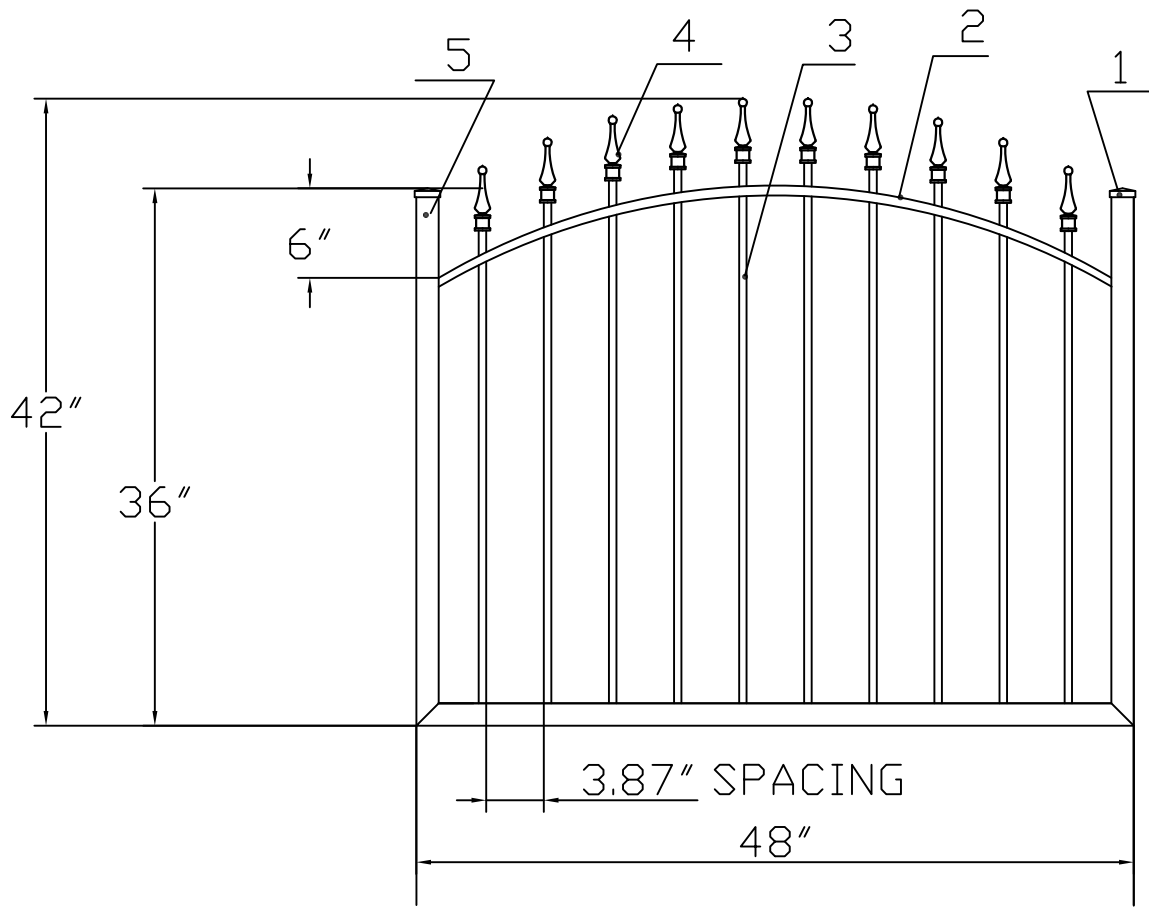

3'H X 4'W STRONGHOLD IRON ARCHED WALK GATE
 TRADITIONAL GRADE - STYLE #1: CLASSIC

www.ironfenceshop.com
 (800) 261-2729

NO.	MATERIAL	QTY
1	CAST IRON CAP	2
2	┌ 1"X1/2"X1/8"	1
3	1/2"X1/2"X18ga	10
4	CAST IRON FINIAL	10
5	1-1/2"X1-1/2"X14ga	3

TP0304-RGA