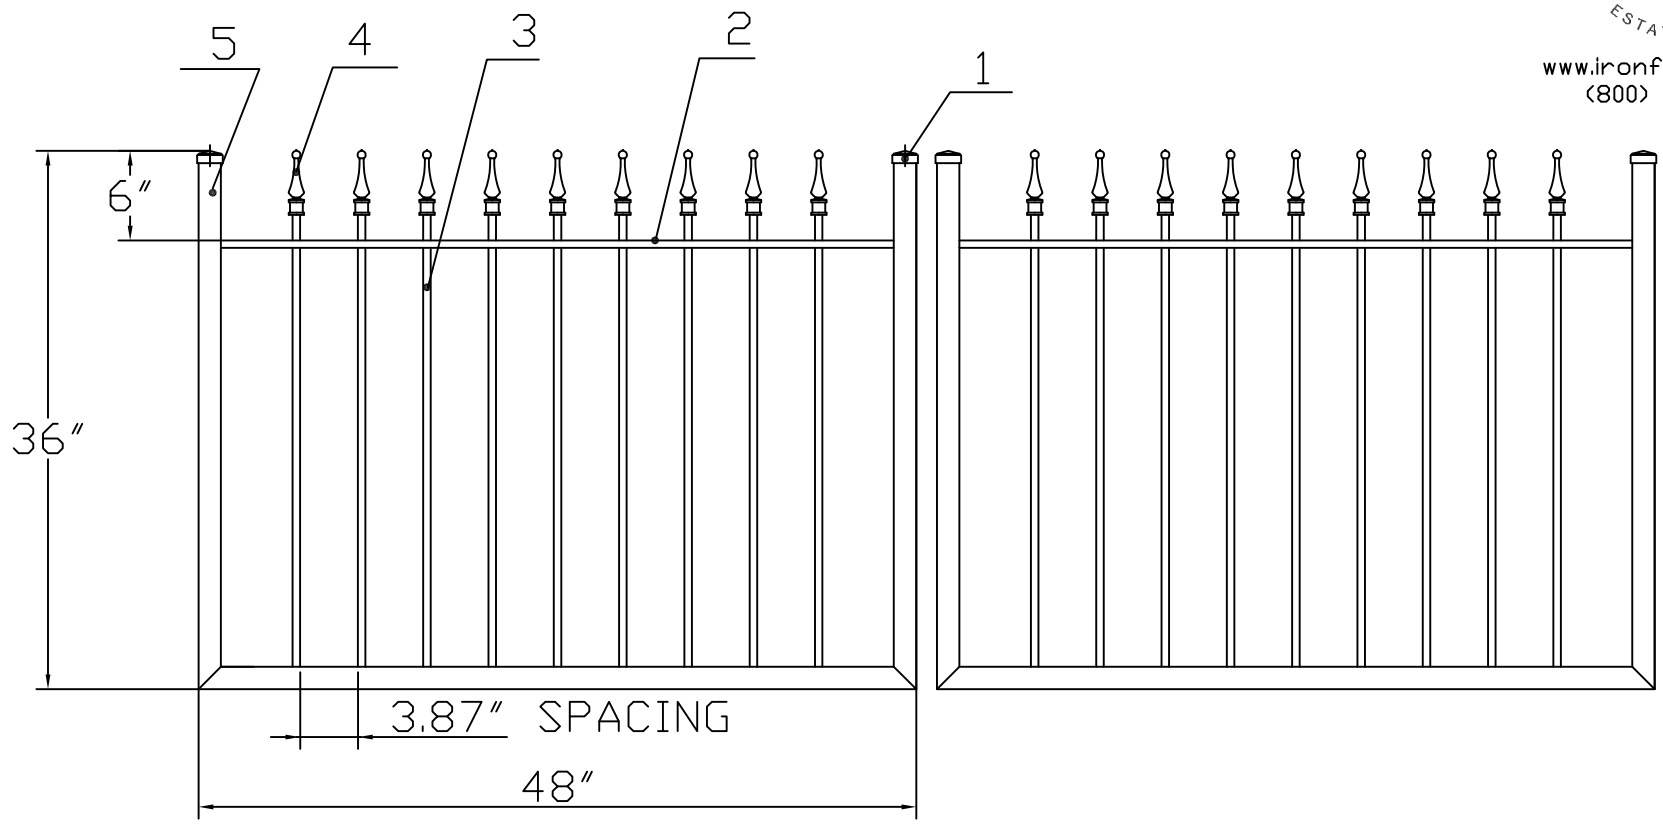

3'H X 8'W STRONGHOLD IRON DOUBLE WALK GATE
 TRADITIONAL GRADE - STYLE #1: CLASSIC

PERIMETER FENCING

IRON • FENCE
SHOP
 ESTATE GATES
 www.ironfenceshop.com
 (800) 261-2729

NO.	MATERIAL	QTY
1	CAST IRON CAP	4
2	 1"X1/2"X1/8"	2
3	1/2"X1/2"X18ga	18
4	CAST IRON FINIAL	18
5	1-1/2"X1-1/2"X14ga	6