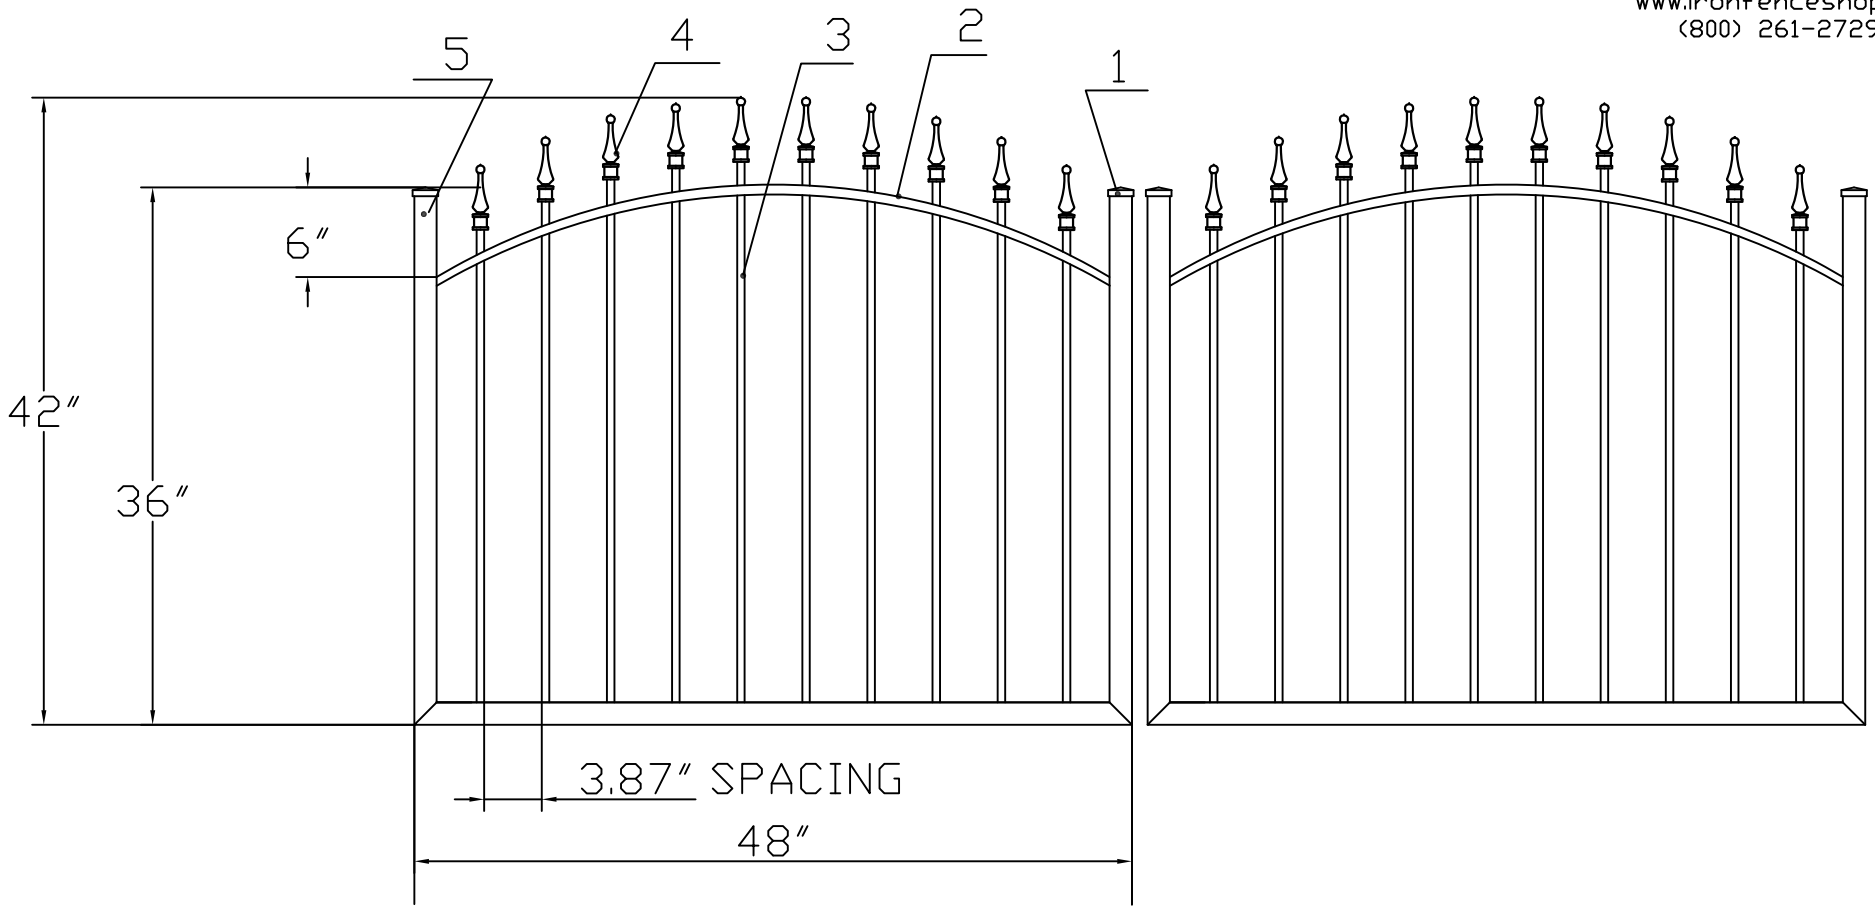

3'H X 8'W STRONGHOLD IRON ARCHED DOUBLE WALK GATE  
 TRADITIONAL GRADE - STYLE #1: CLASSIC

www.ironfenceshop.com  
 (800) 261-2729

NO.	MATERIAL	QTY
1	CAST IRON CAP	4
2	┌ 1"X1/2"X1/8"	2
3	1/2"X1/2"X18ga	20
4	CAST IRON FINIAL	20
5	1-1/2"X1-1/2"X14ga	6

TP0304-RGDA