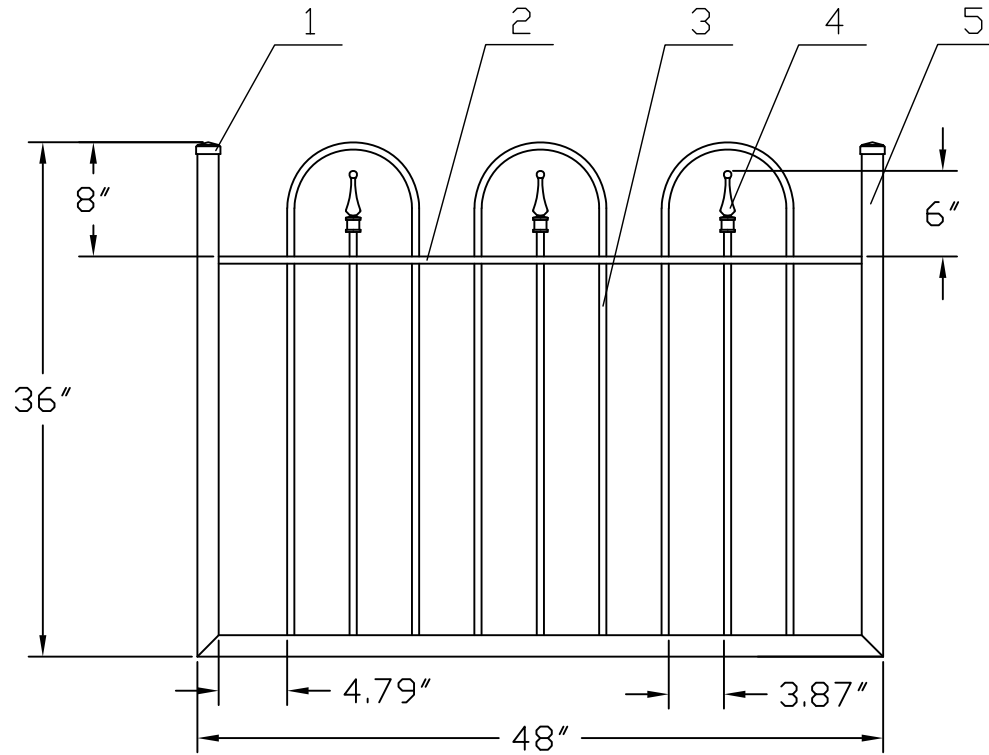

3'H X 4'W STRONGHOLD IRON WALK GATE
 TRADITIONAL GRADE - STYLE #12: HOOP AND PICKET

www.ironfenceshop.com
 (800) 261-2729

NO.	MATERIAL	QTY
1	CAST IRON CAP	2
2	1" X 1/2" X 1/8"	1
3	1/2" X 1/2" X 18ga	9
4	4" CAST IRON FINIAL	3
5	1 1/2" X 1 1/2" X 14ga	3