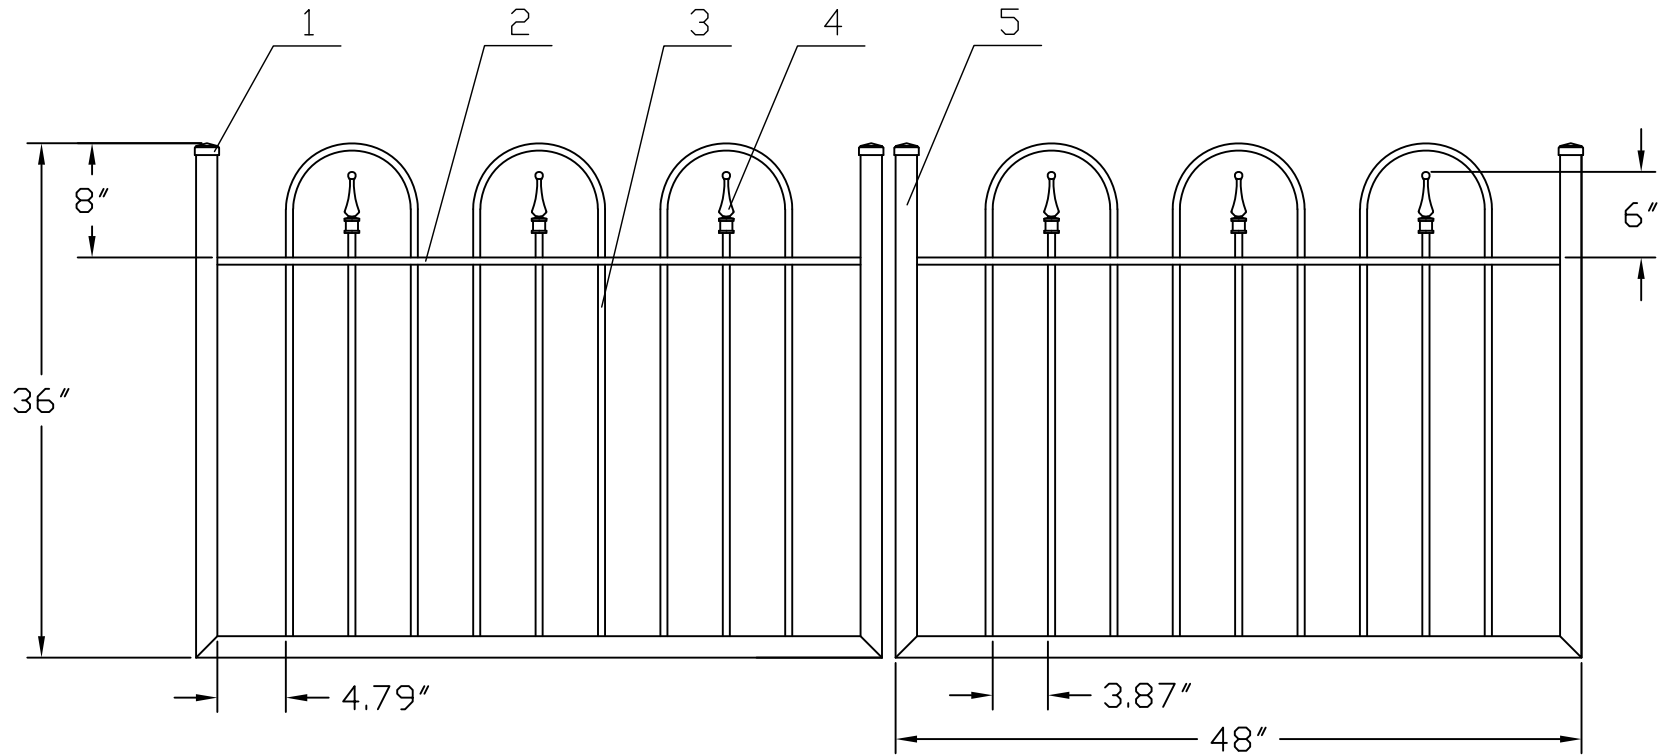

3'H X 8'W STRONGHOLD IRON DOUBLE WALK GATE  
 TRADITIONAL GRADE - STYLE #12: HOOP AND PICKET

www.ironfenceshop.com  
 (800) 261-2729

NO.	MATERIAL	QTY
1	CAST IRON CAP	4
2	1" X 1/2" X 1/8"	2
3	1/2" X 1/2" X 18ga	18
4	4" CAST IRON FINIAL	6
5	1 1/2" X 1 1/2" X 14ga	6