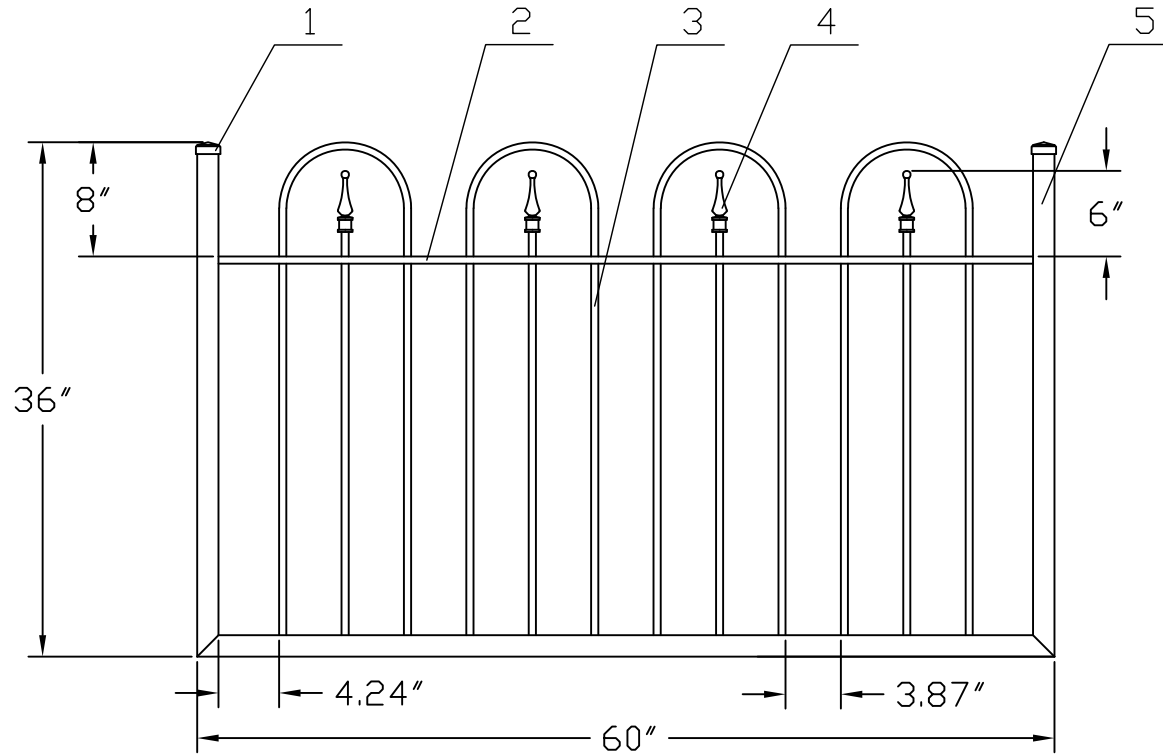

3'H X 5'W STRONGHOLD IRON WALK GATE
 TRADITIONAL GRADE - STYLE #12: HOOP AND PICKET

www.ironfenceshop.com
 (800) 261-2729

NO.	MATERIAL	QTY
1	CAST IRON CAP	2
2	1" X 1/2" X 1/8"	1
3	1/2" X 1/2" X 18ga	12
4	4" CAST IRON FINIAL	4
5	1 1/2" X 1 1/2" X 14ga	3