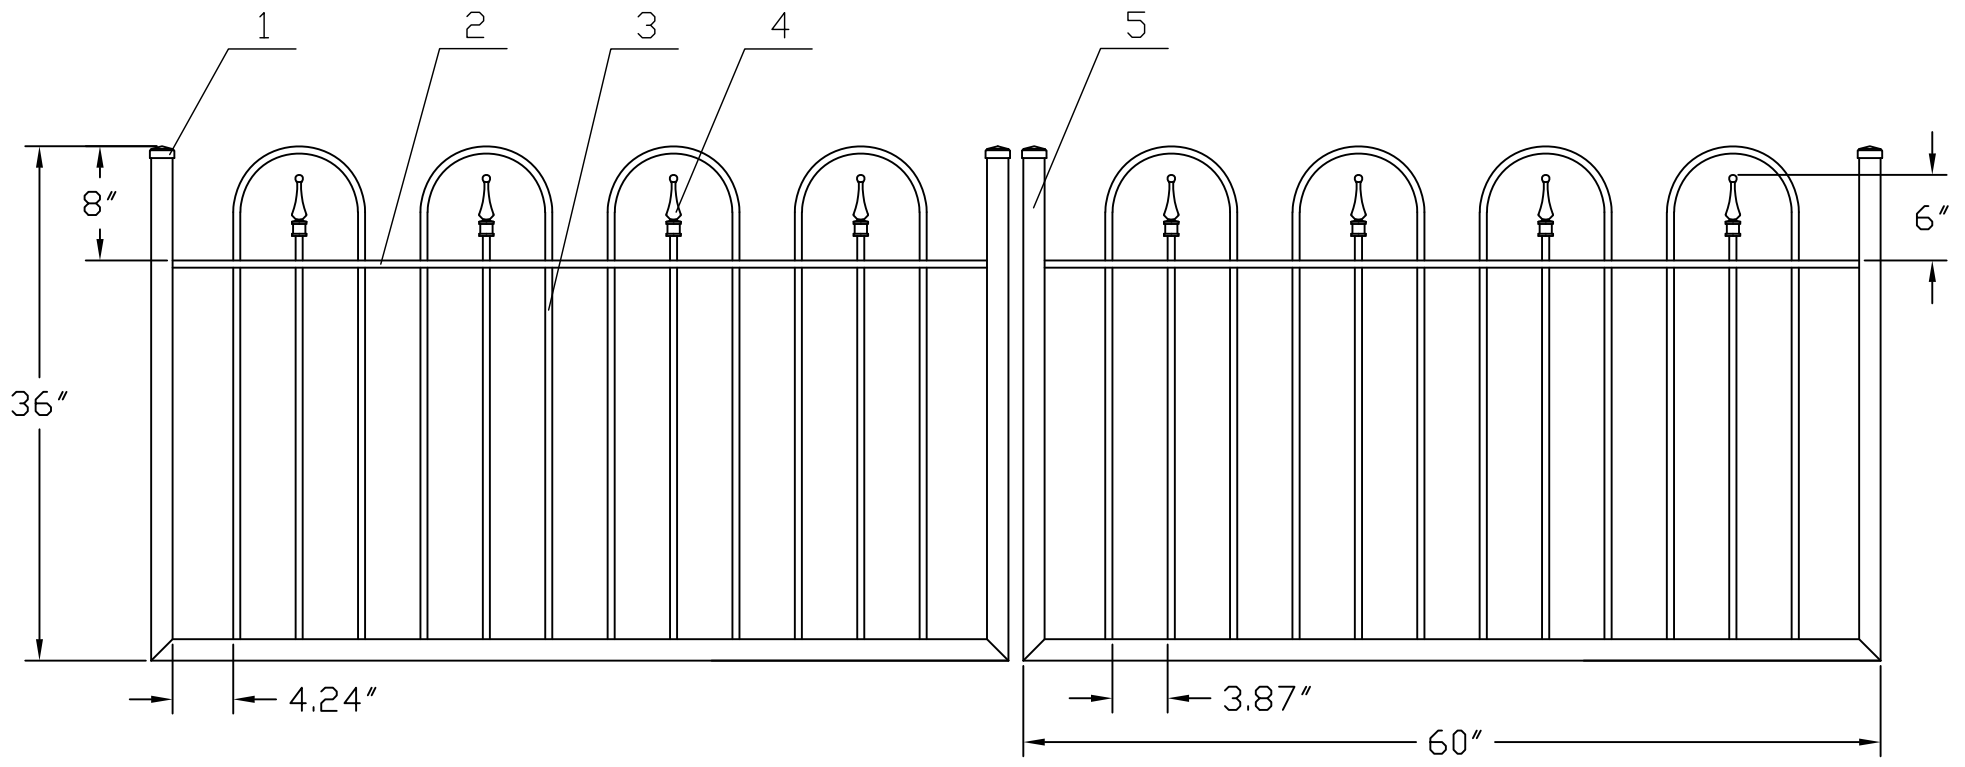

3'H X 10'W STRONGHOLD IRON DOUBLE WALK GATE  
 TRADITIONAL GRADE - STYLE #12: HOOP AND PICKET

www.ironfenceshop.com  
 (800) 261-2729

NO.	MATERIAL	QTY
1	CAST IRON CAP	4
2	┌ 1"X½"X½"	2
3	½"X½"X18ga	24
4	4" CAST IRON FINIAL	8
5	1½"X1½"X14ga	6