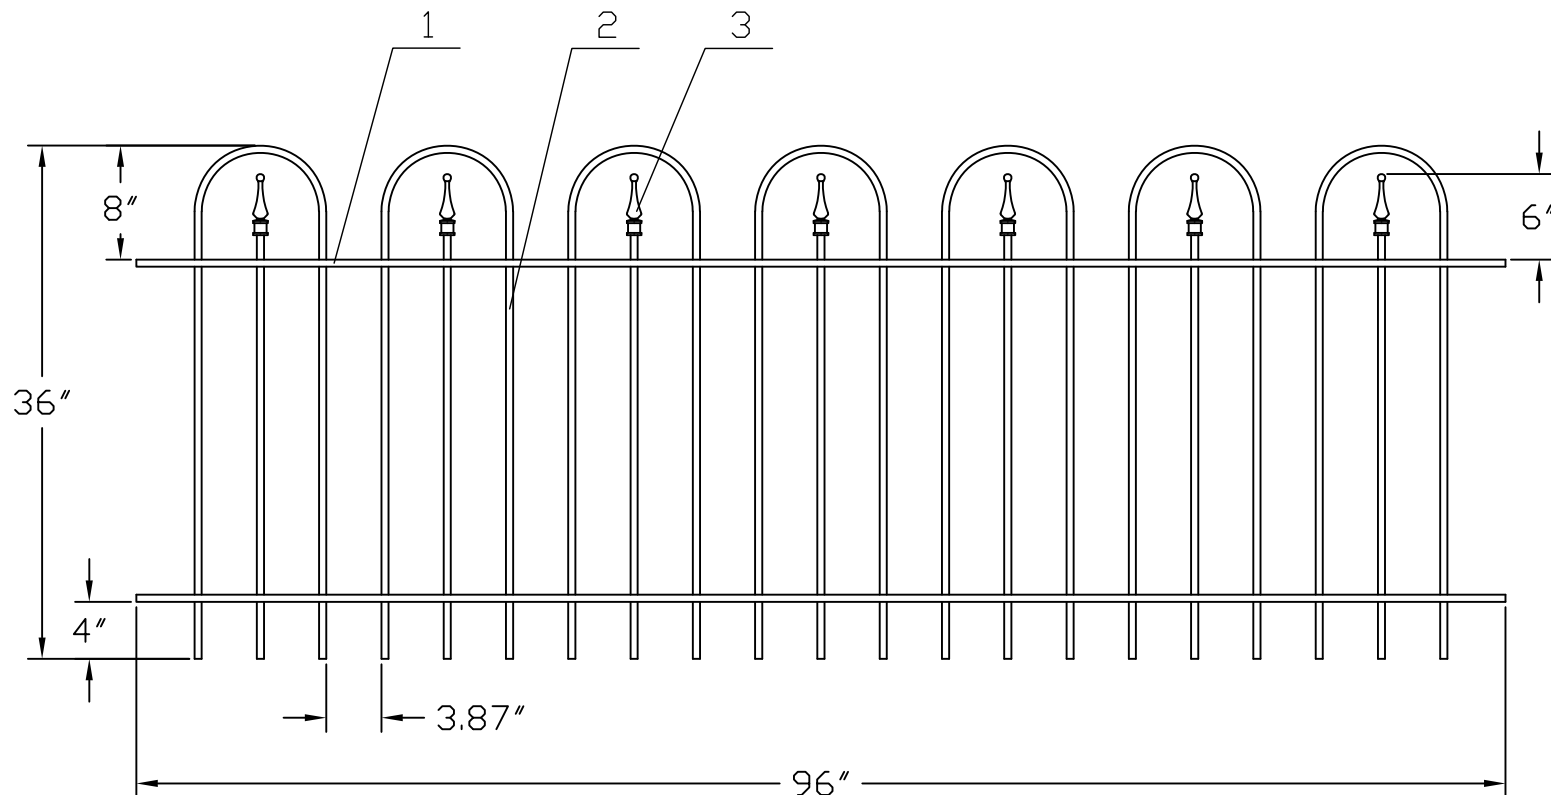

3'H X 8'W STRONGHOLD IRON FENCE PANEL
 TRADITIONAL GRADE - STYLE #12: HOOP AND PICKET

www.ironfenceshop.com
 (800) 261-2729

NO.	MATERIAL	QTY
1	┌ 1"X½"X½"	2
2	½"X½"X18ga	21
3	4" CAST IRON FINIAL	7

TP0308HP