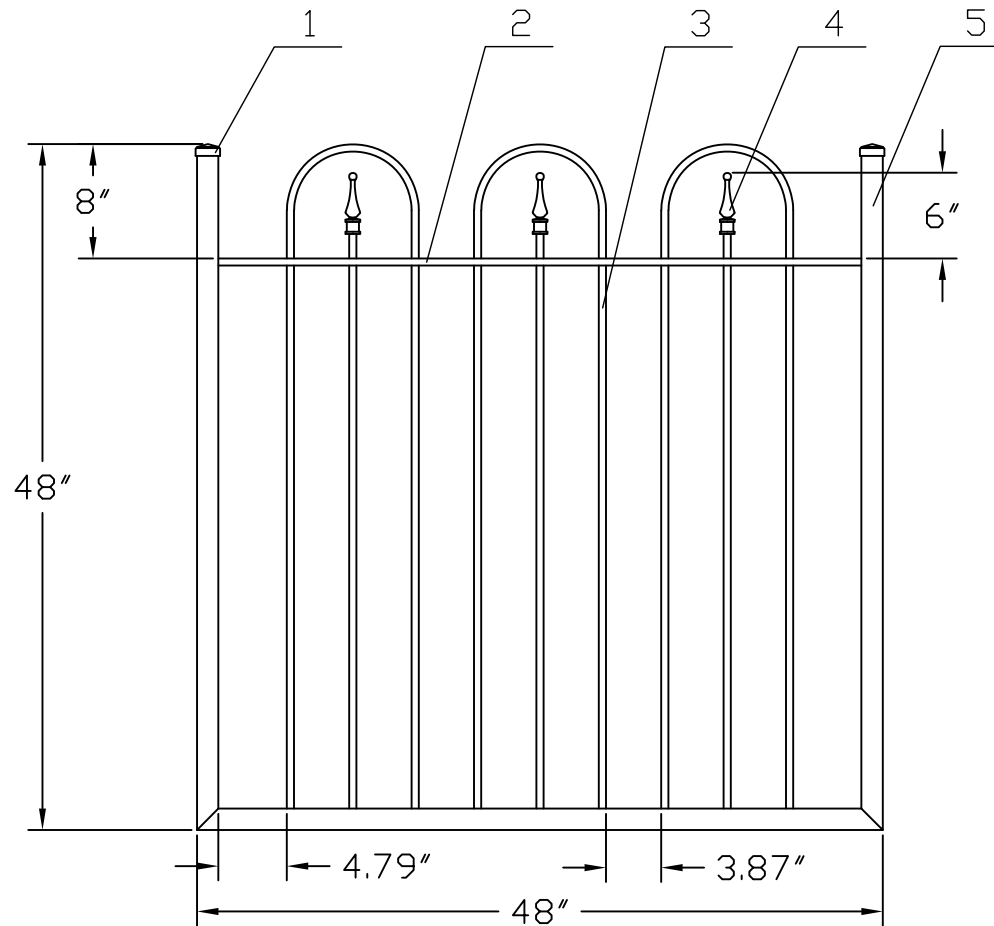

4'H X 4'W STRONGHOLD IRON WALK GATE
 TRADITIONAL GRADE - STYLE #12: HOOP AND PICKET

www.ironfenceshop.com
 (800) 261-2729

NO.	MATERIAL	QTY
1	CAST IRON CAP	2
2	1" X 1/2" X 1/8"	1
3	1/2" X 1/2" X 18ga	9
4	4" CAST IRON FINIAL	3
5	1 1/2" X 1 1/2" X 14ga	3