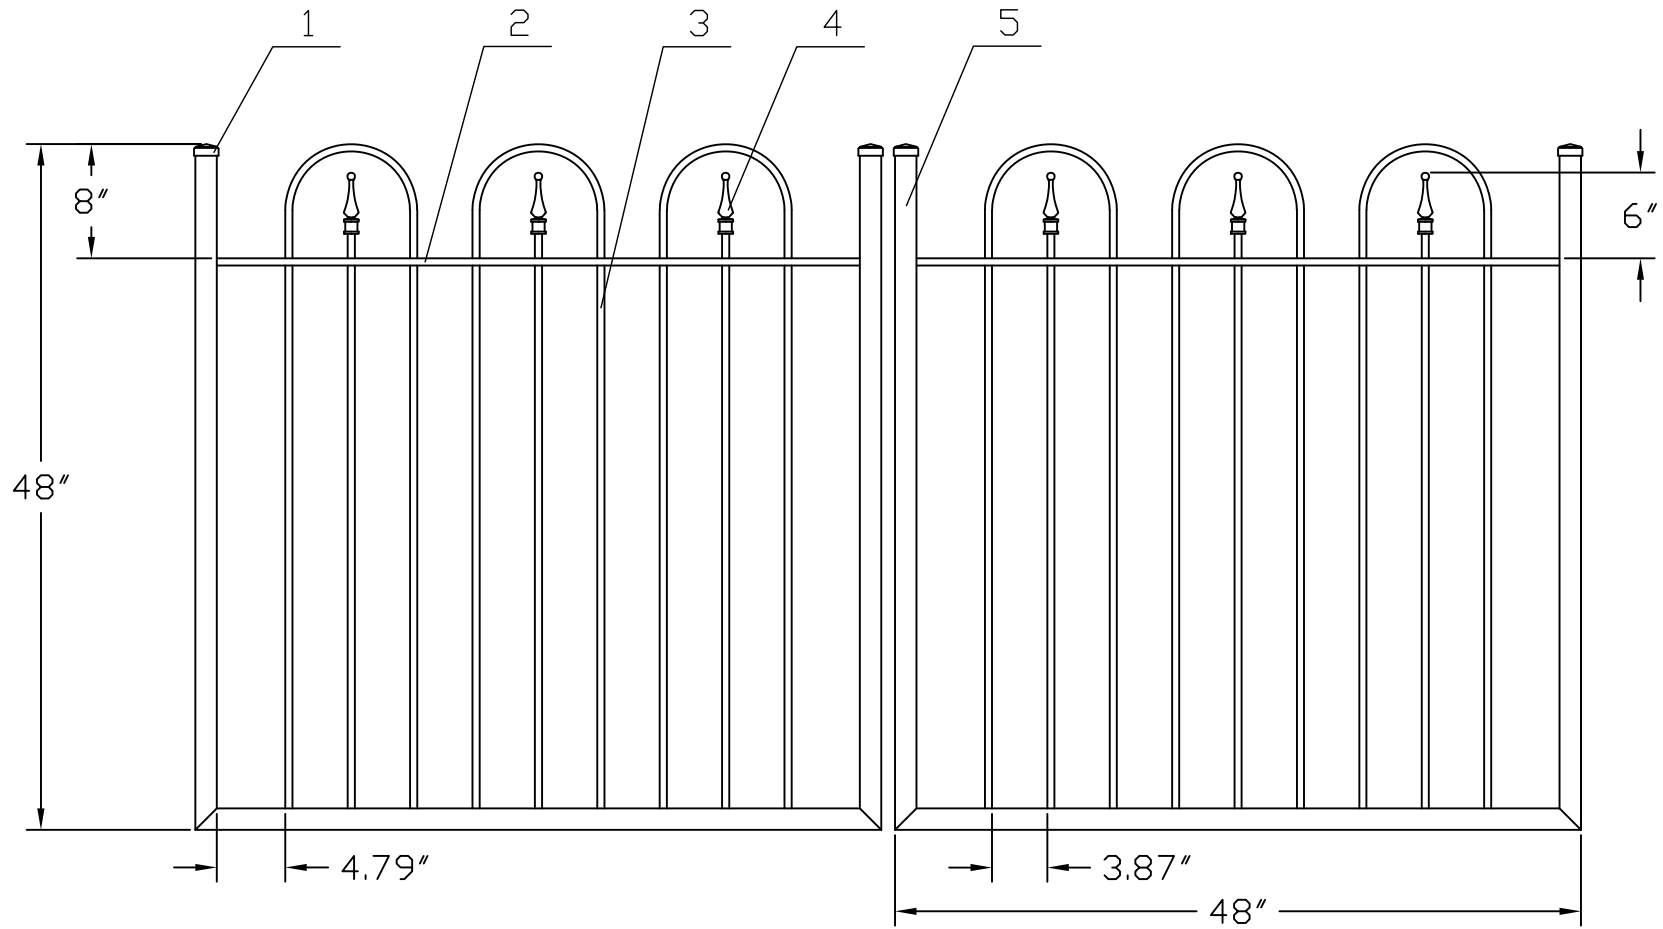

4'H X 8'W STRONGHOLD IRON DOUBLE WALK GATE
 TRADITIONAL GRADE - STYLE #12: HOOP AND PICKET

www.ironfenceshop.com
 (800) 261-2729

NO.	MATERIAL	QTY
1	CAST IRON CAP	4
2	1" X 1/2" X 1/8"	2
3	1/2" X 1/2" X 18ga	18
4	4" CAST IRON FINIAL	6
5	1 1/2" X 1 1/2" X 14ga	6