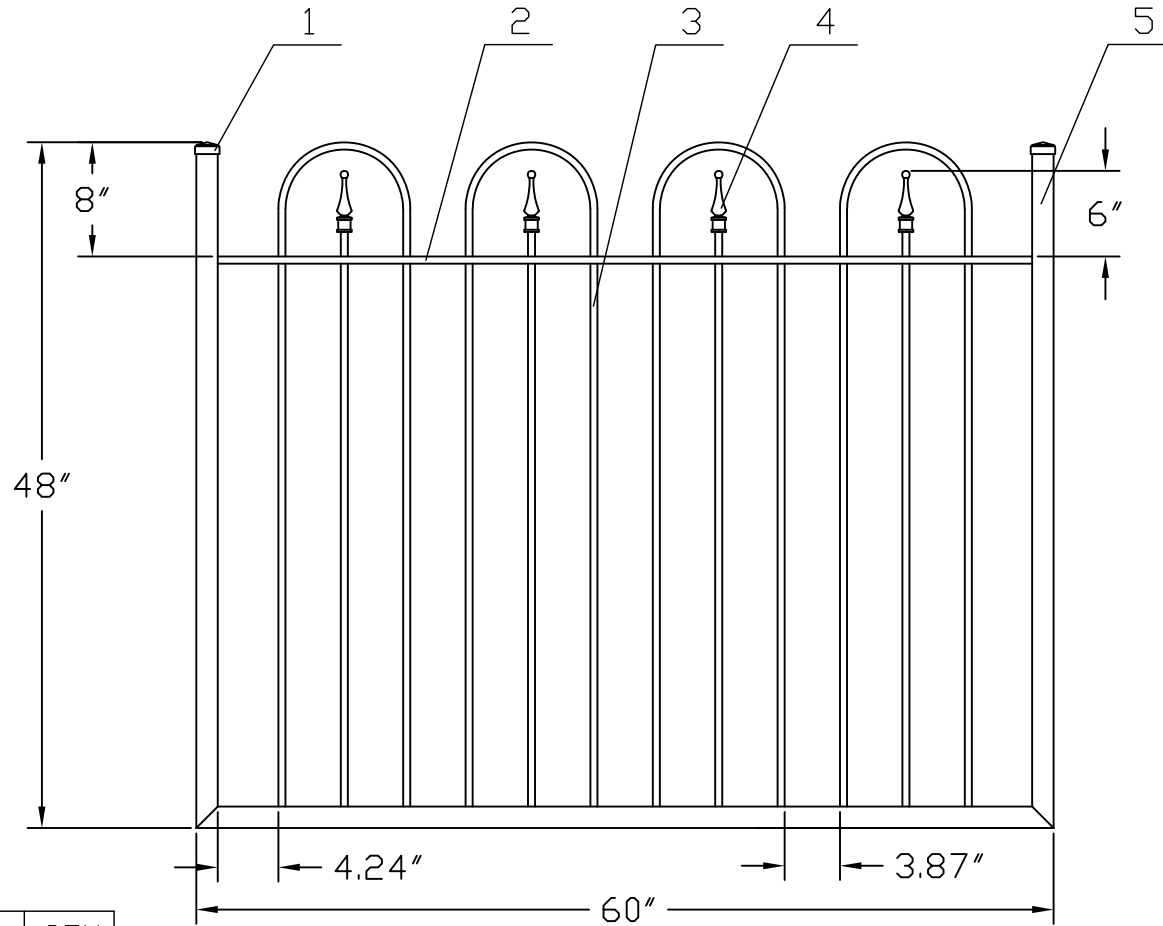

4'H X 5'W STRONGHOLD IRON WALK GATE
 TRADITIONAL GRADE - STYLE #12: HOOP AND PICKET

www.ironfenceshop.com
 (800) 261-2729

NO.	MATERIAL	QTY
1	CAST IRON CAP	2
2	⌒ 1"X½"X½"	1
3	½"X½"X18ga	12
4	4" CAST IRON FINIAL	4
5	1½"X1½"X14ga	3