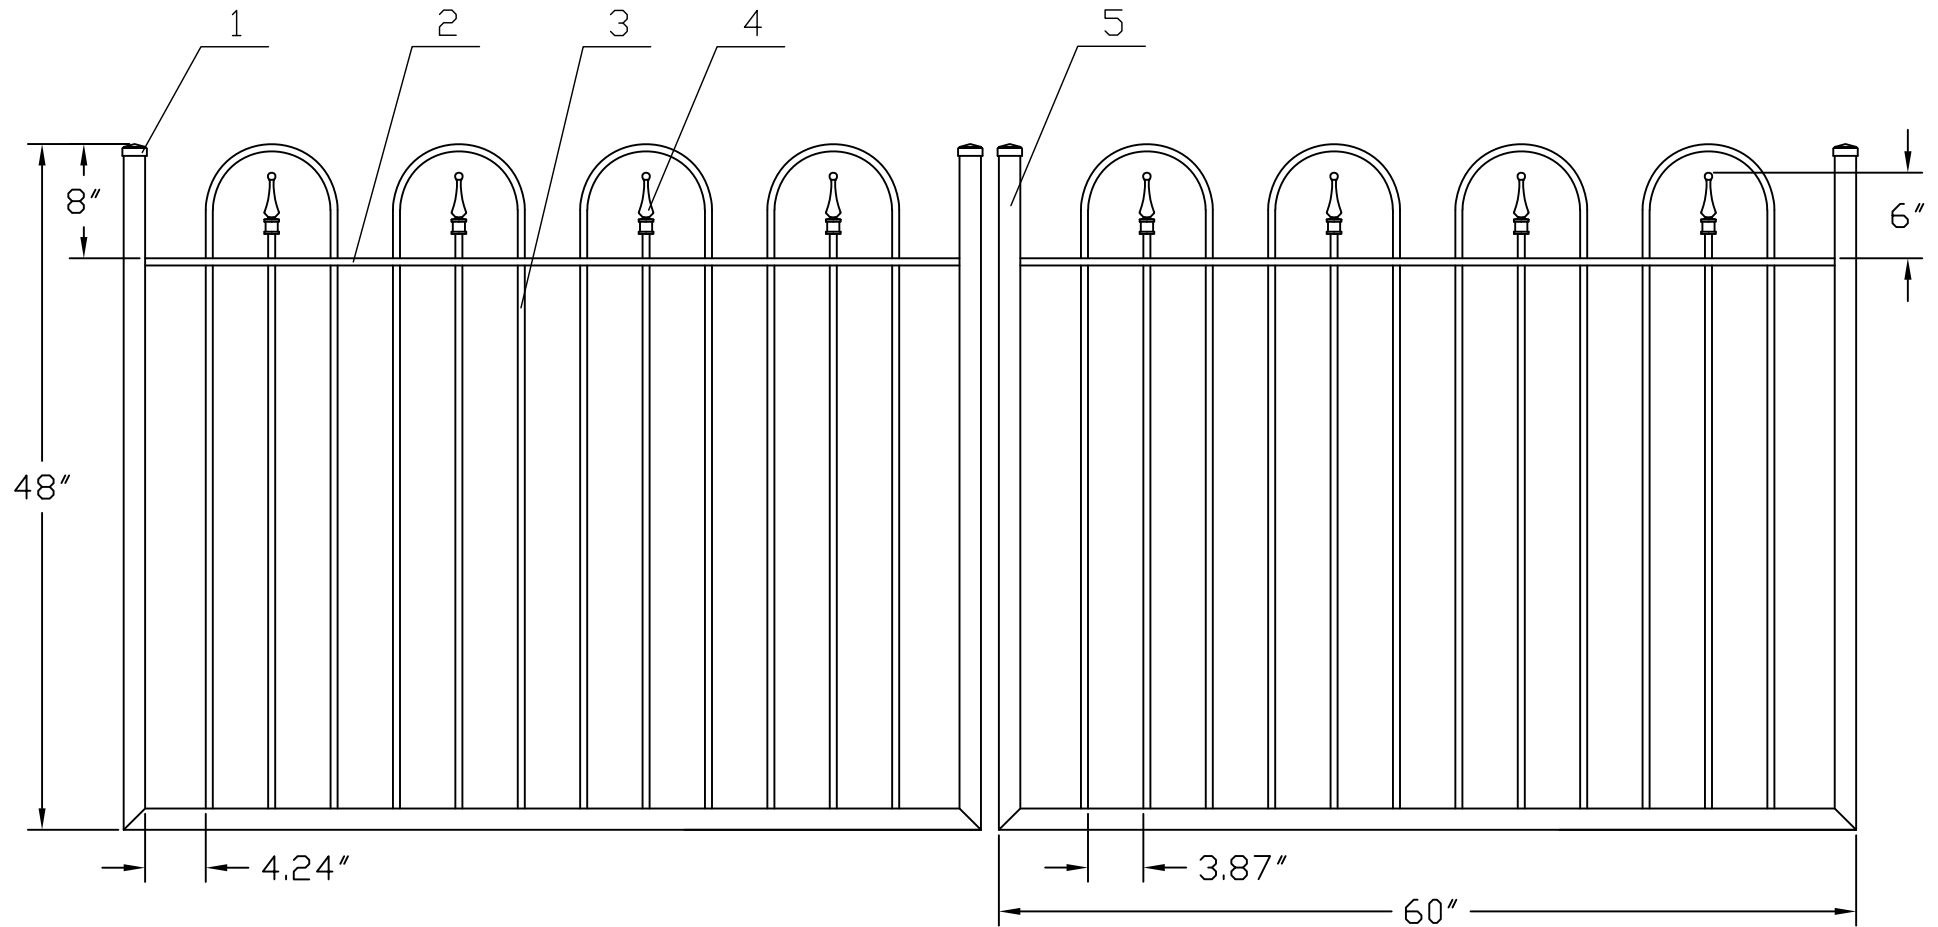

4'H X 10'W STRONGHOLD IRON DOUBLE WALK GATE  
 TRADITIONAL GRADE - STYLE #12: HOOP AND PICKET

www.ironfenceshop.com  
 (800) 261-2729

NO.	MATERIAL	QTY
1	CAST IRON CAP	4
2	┌ 1"X½"X½"	2
3	½"X½"X18ga	24
4	4" CAST IRON FINIAL	8
5	1½"X1½"X14ga	6