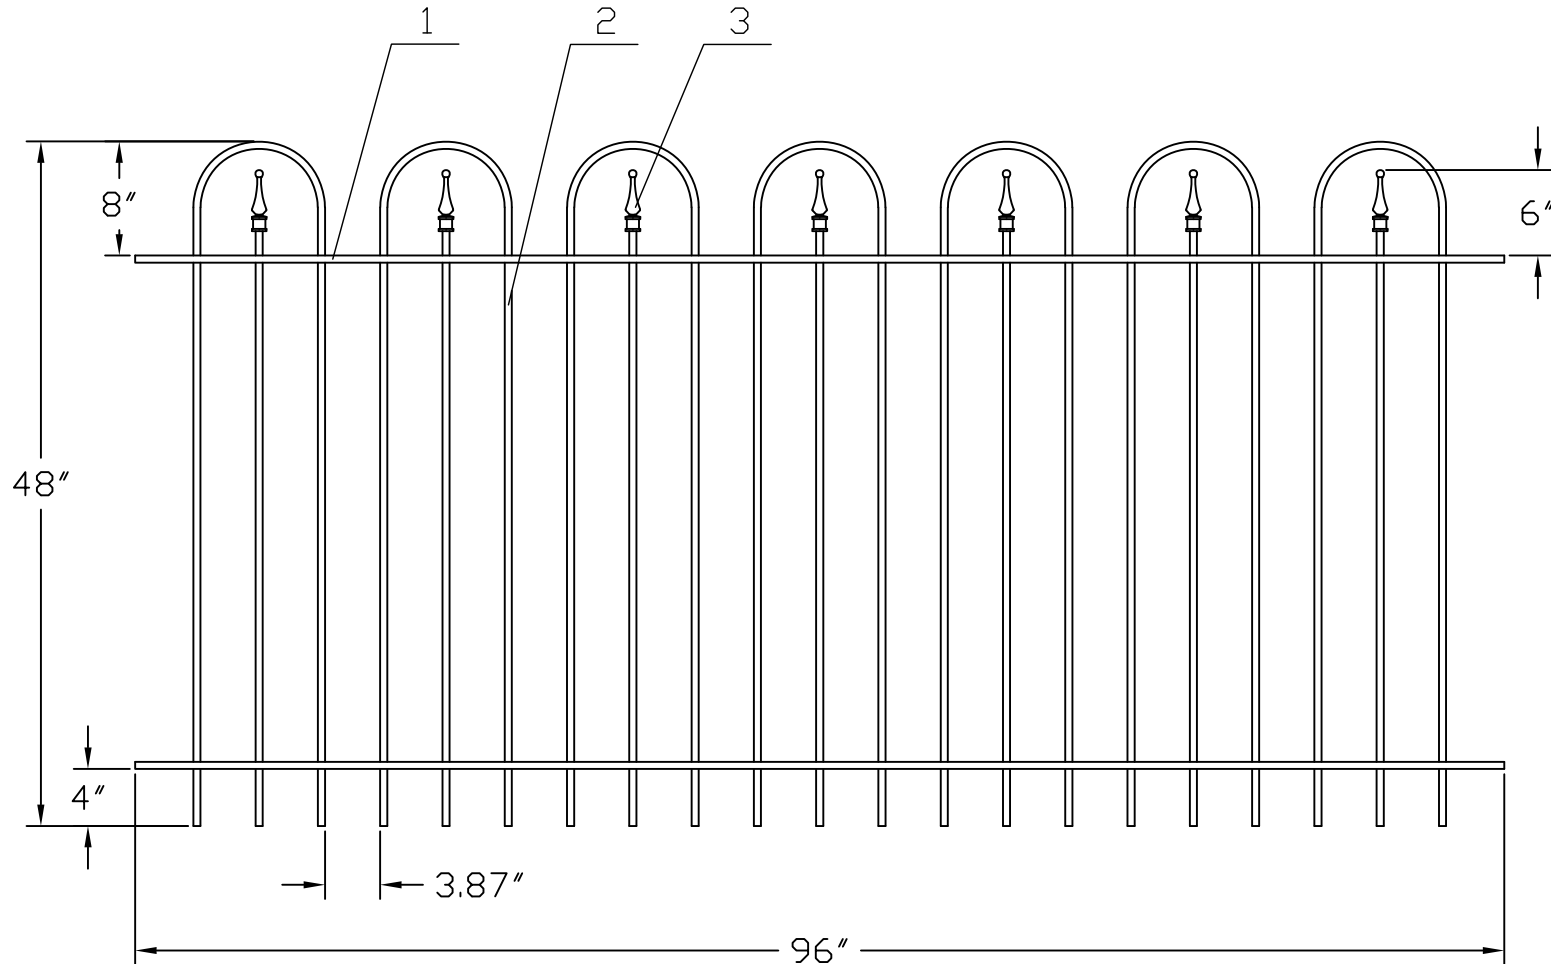

4'H X 8'W STRONGHOLD IRON FENCE PANEL
 TRADITIONAL GRADE - STYLE #12: HOOP AND PICKET

www.ironfenceshop.com
 (800) 261-2729

NO.	MATERIAL	QTY
1	┌ 1"X½"X½"	2
2	½"X½"X18ga	21
3	4" CAST IRON FINIAL	7

TP0408HP