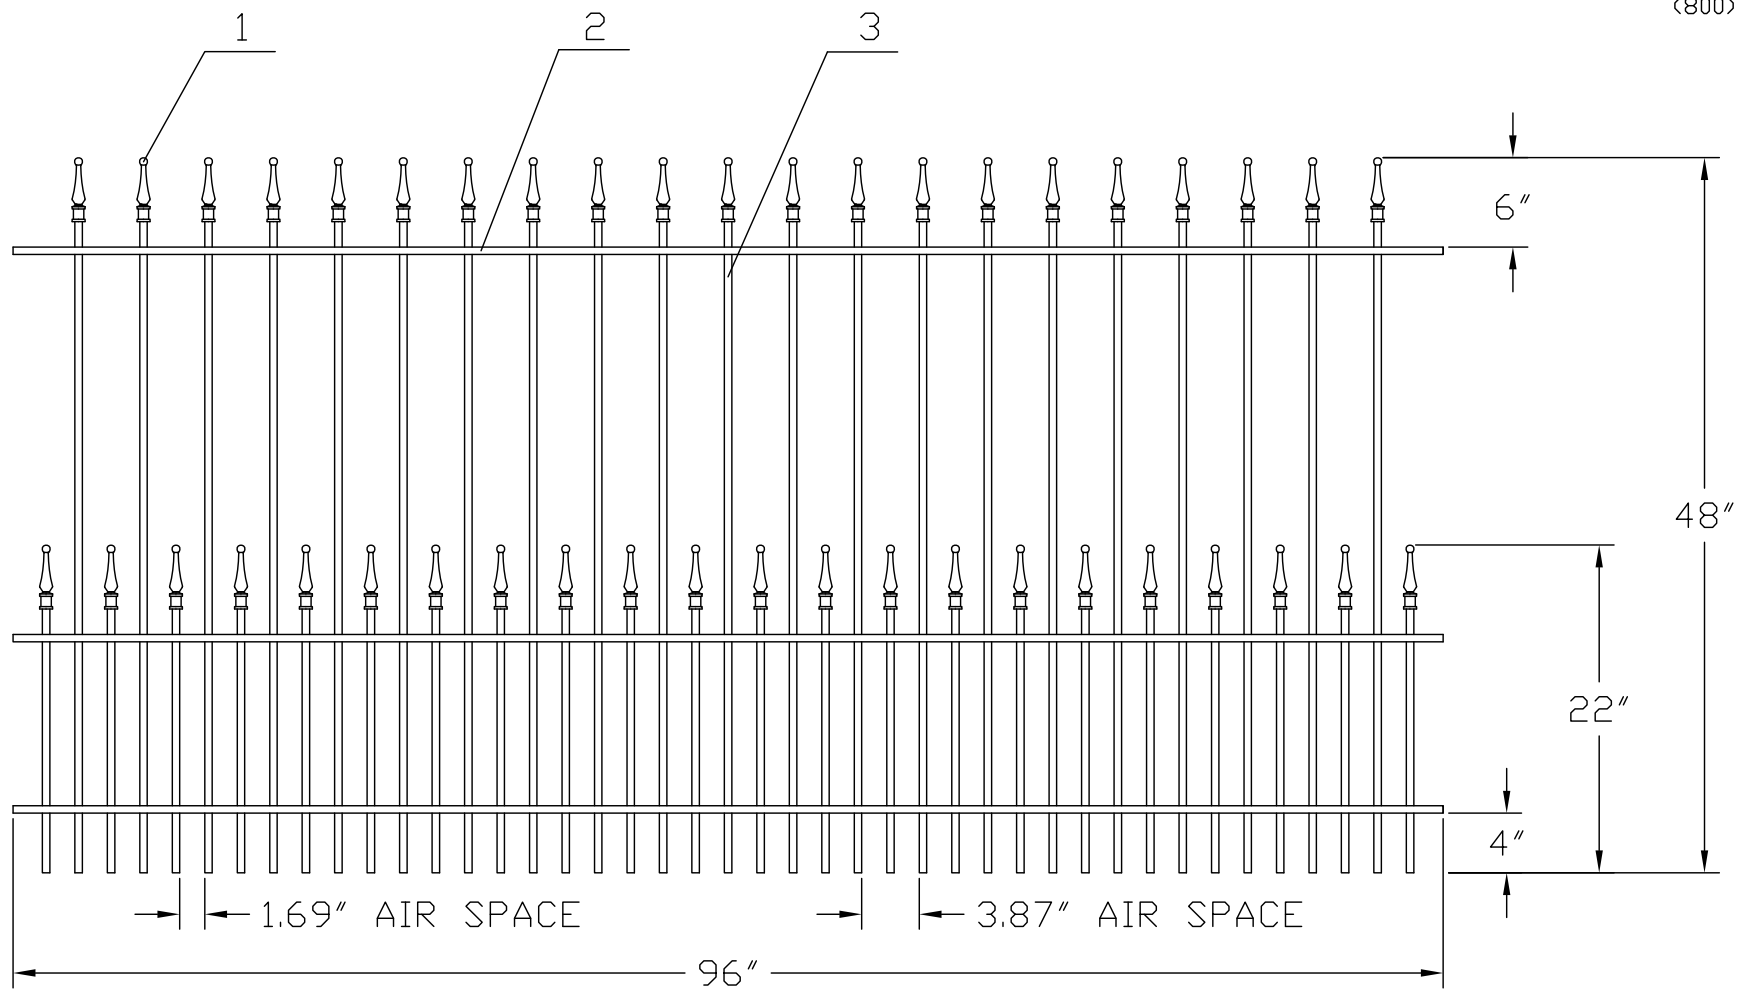

4'H X 8'W STRONGHOLD IRON FENCE PANEL
 TRADITIONAL GRADE - STYLE #15: PUPPY PICKET FINIALS

www.ironfenceshop.com
 (800) 261-2729

NO.	MATERIAL	QTY
1	CAST IRON FINIAL	43
2	┌ 1"X1/2"X1/8"	3
3	1/2"X1/2"X18ga	43

TP0408PPR