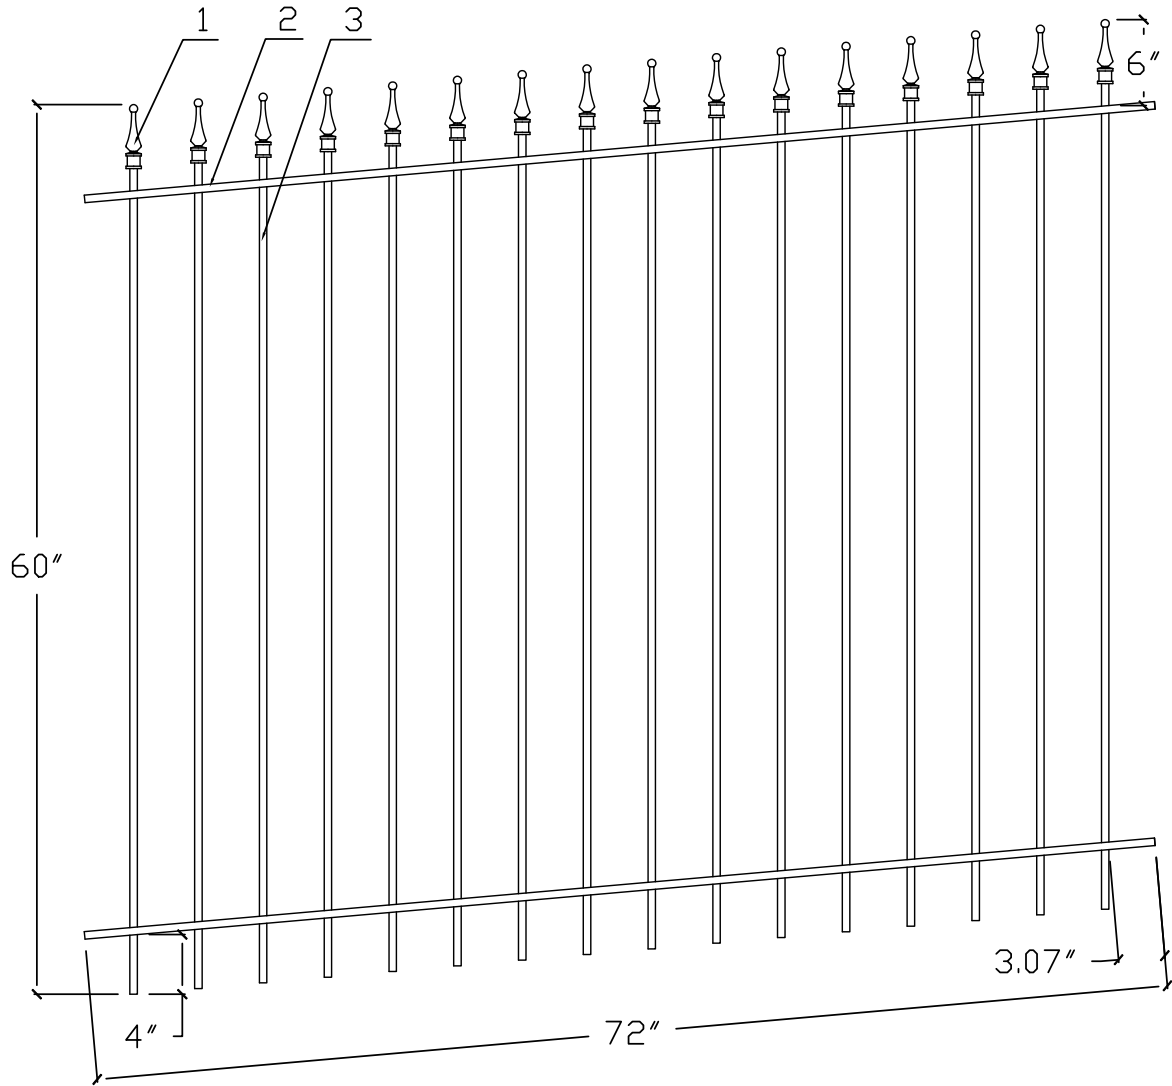

5'H X 6'W STRONGHOLD IRON RACKABLE FENCE PANEL  
 TRADITIONAL GRADE - STYLE #1: CLASSIC

www.ironfenceshop.com  
 (800) 261-2729

NO.	MATERIAL	QTY
1	CAST IRON FINIAL	16
2	┌ 1"X½"X⅛"	2
3	½"X½"X18ga	16

TP0506BI-2R