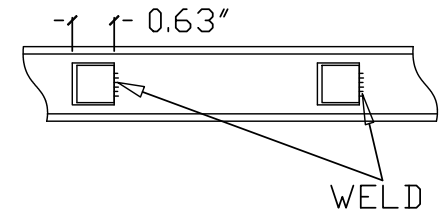

5'H X 6'W STRONGHOLD IRON RACKABLE FENCE PANEL  
 TRADITIONAL GRADE - STYLE #1: CLASSIC

www.ironfenceshop.com  
 (800) 261-2729

NO.	MATERIAL	QTY
1	CAST IRON FINIAL	16
2	┌ 1"X½"X⅛"	2
3	½"X½"X18ga	16

TP0506BI-2R