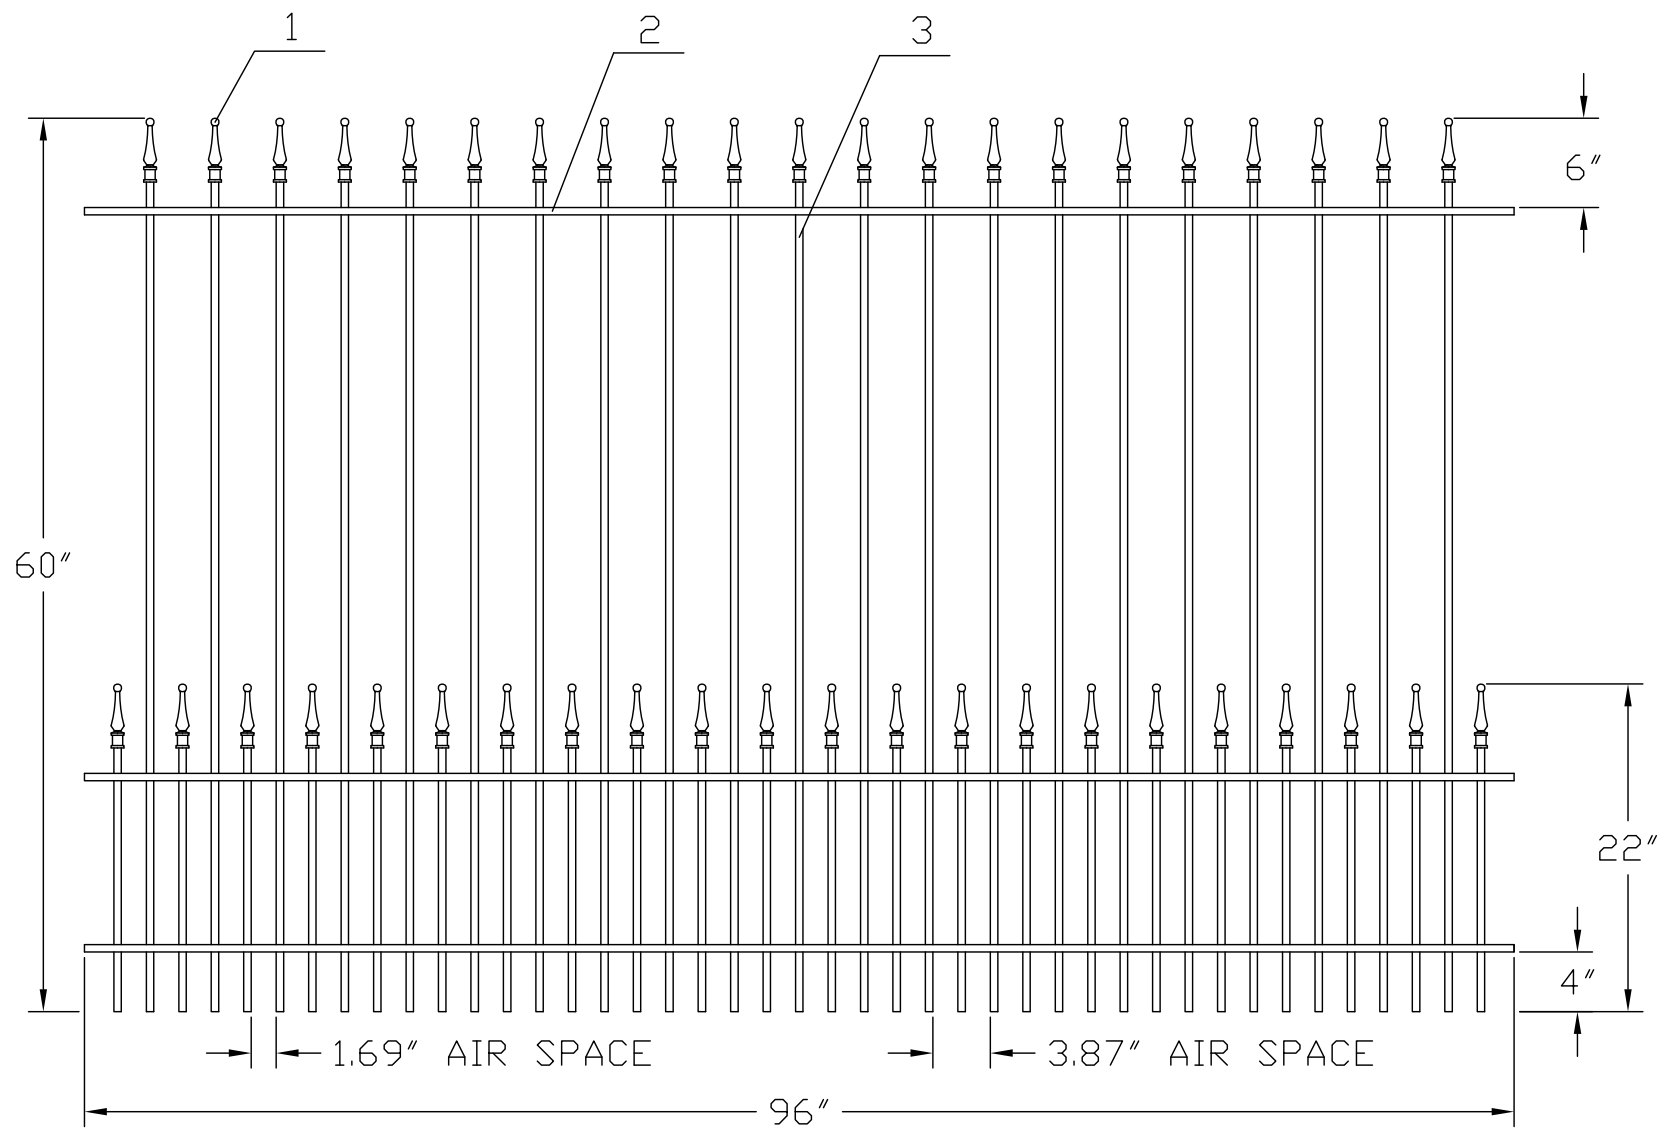

5'H X 8'W STRONGHOLD IRON FENCE PANEL
 TRADITIONAL GRADE - STYLE #15: PUPPY PICKET FINIALS

www.ironfenceshop.com
 (800) 261-2729

NO.	MATERIAL	QTY
1	CAST IRON FINIAL	43
2	┌ 1"X1/2"X1/8"	3
3	1/2"X1/2"X18ga	43

TP0508PPR