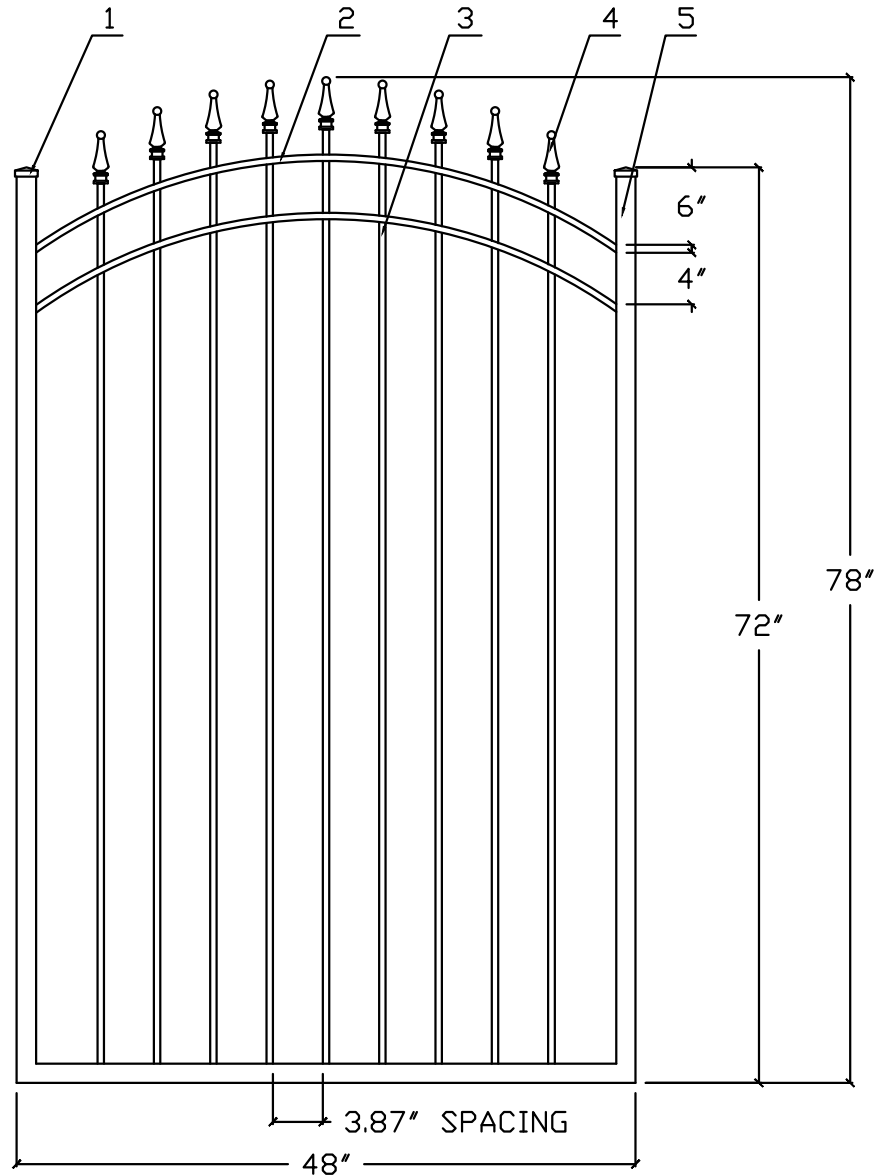

6'H X 4'W STRONGHOLD IRON ARCHED WALK GATE  
 TRADITIONAL GRADE - STYLE #1: CLASSIC

www.ironfenceshop.com  
 (800) 261-2729

NO.	MATERIAL	QTY
1	CAST IRON CAP	2
2	1"X1/2"X1/8"	2
3	1/2"X1/2"X18ga	9
4	CAST IRON FINIAL	9
5	1-1/2"X1-1/2"X14ga	1

TP0604-RGA