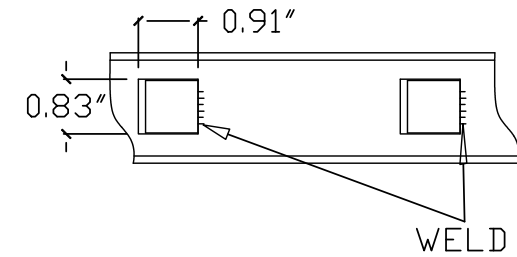

6'H X 6'W STRONGHOLD IRON RACKABLE FENCE PANEL  
SIGNATURE GRADE - STYLE #1: CLASSIC

www.ironfenceshop.com  
(800) 261-2729

NO.	MATERIAL	QTY
1	CAST IRON FINIAL	15
2	1 1/2" X 1/2" X 1/8"	3
3	3/4" X 3/4" X 16ga	15