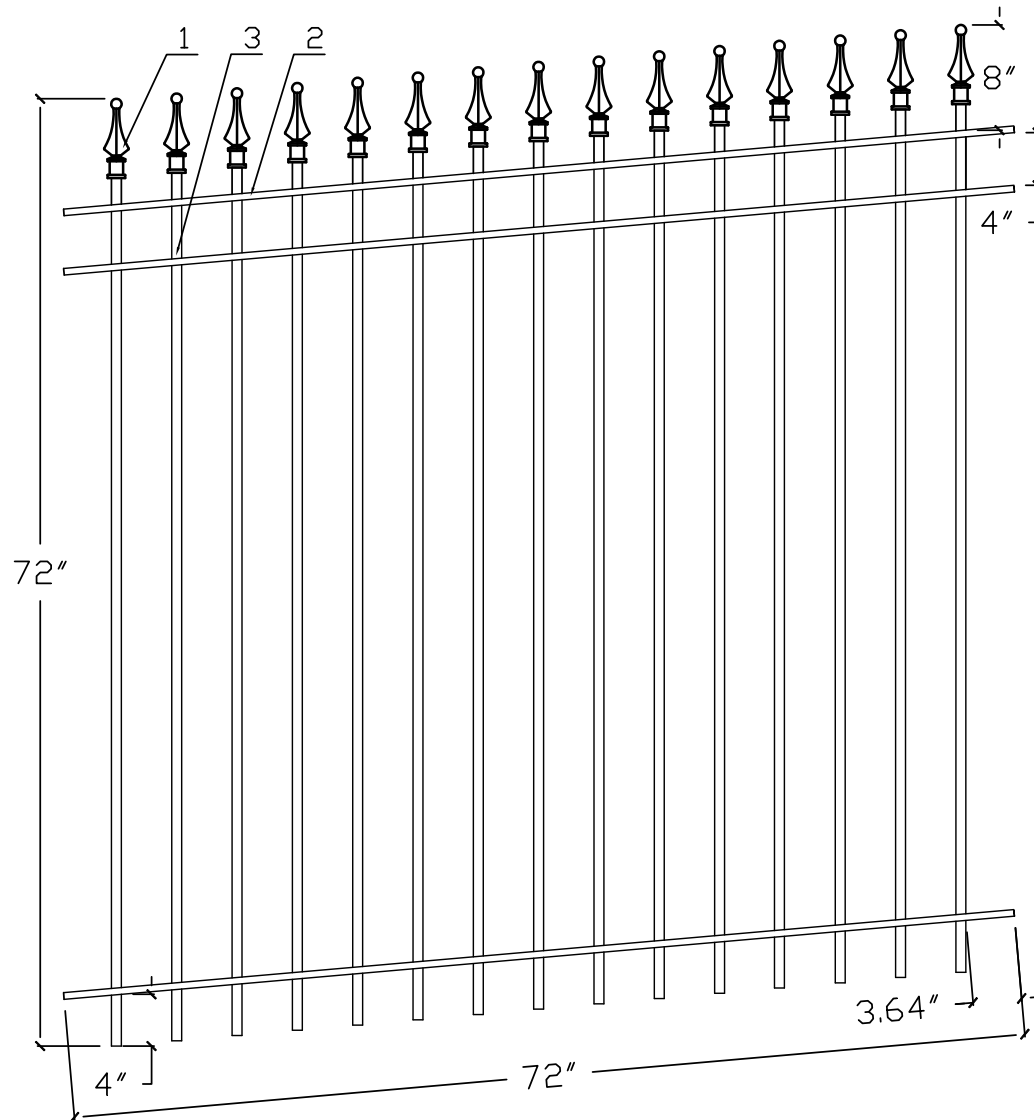

6'H X 6'W STRONGHOLD IRON RACKABLE FENCE PANEL  
SIGNATURE GRADE - STYLE #1: CLASSIC

www.ironfenceshop.com  
(800) 261-2729

NO.	MATERIAL	QTY
1	CAST IRON FINIAL	15
2	1 1/2" X 1/2" X 1/8"	3
3	3/4" X 3/4" X 16ga	15