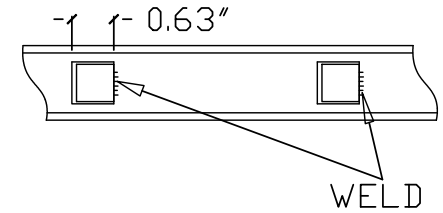

6'H X 6'W STRONGHOLD IRON RACKABLE FENCE PANEL
 TRADITIONAL GRADE - STYLE #1: CLASSIC

www.ironfenceshop.com
 (800) 261-2729

NO.	MATERIAL	QTY
1	CAST IRON FINIAL	16
2	┌ 1" X 1/2" X 1/8"	3
3	1/2" X 1/2" X 18ga	16