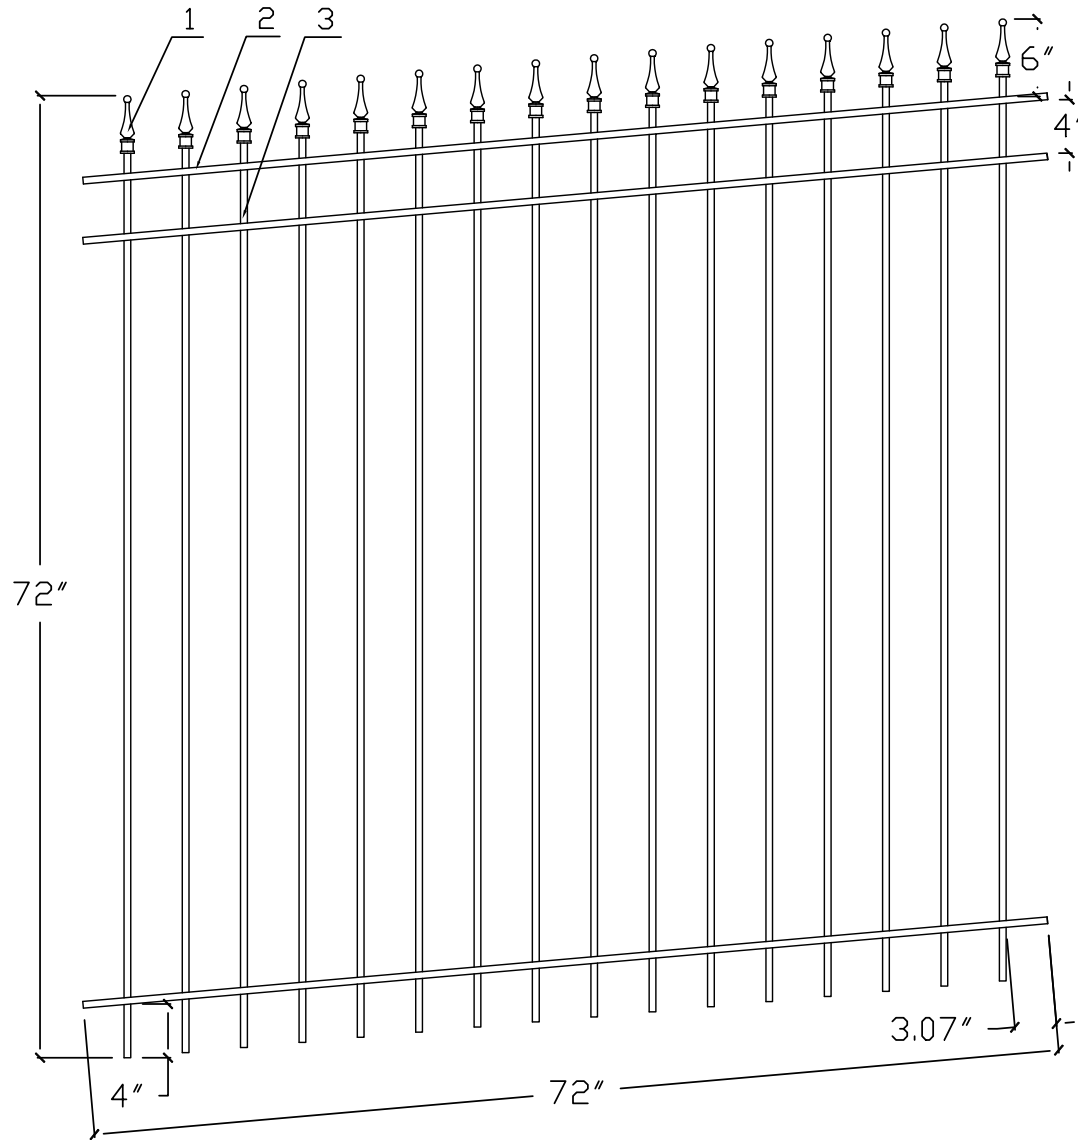

6'H X 6'W STRONGHOLD IRON RACKABLE FENCE PANEL
 TRADITIONAL GRADE - STYLE #1: CLASSIC

www.ironfenceshop.com
 (800) 261-2729

NO.	MATERIAL	QTY
1	CAST IRON FINIAL	16
2	┌ 1" X 1/2" X 1/8"	3
3	1/2" X 1/2" X 18ga	16