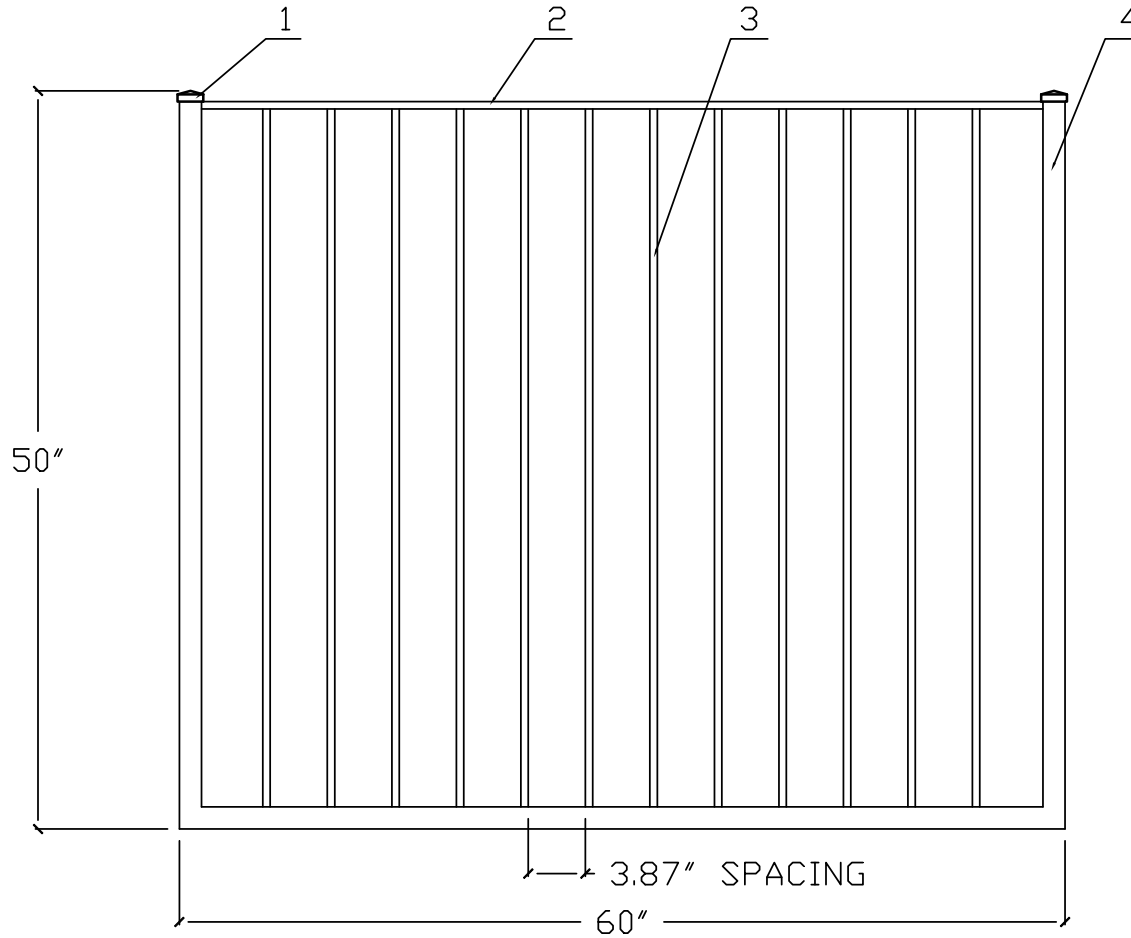

50"H X 5'W STRONGHOLD IRON WALK GATE
 TRADITIONAL GRADE - STYLE #2: POOL

www.ironfenceshop.com
 (800) 261-2729

NO.	MATERIAL	QTY
1	CAST IRON CAP	2
2	┌ 1"X1/2"X1/8"	1
3	1/2"X1/2"X18ga	12
4	1-1/2"X1-1/2"X14ga	1