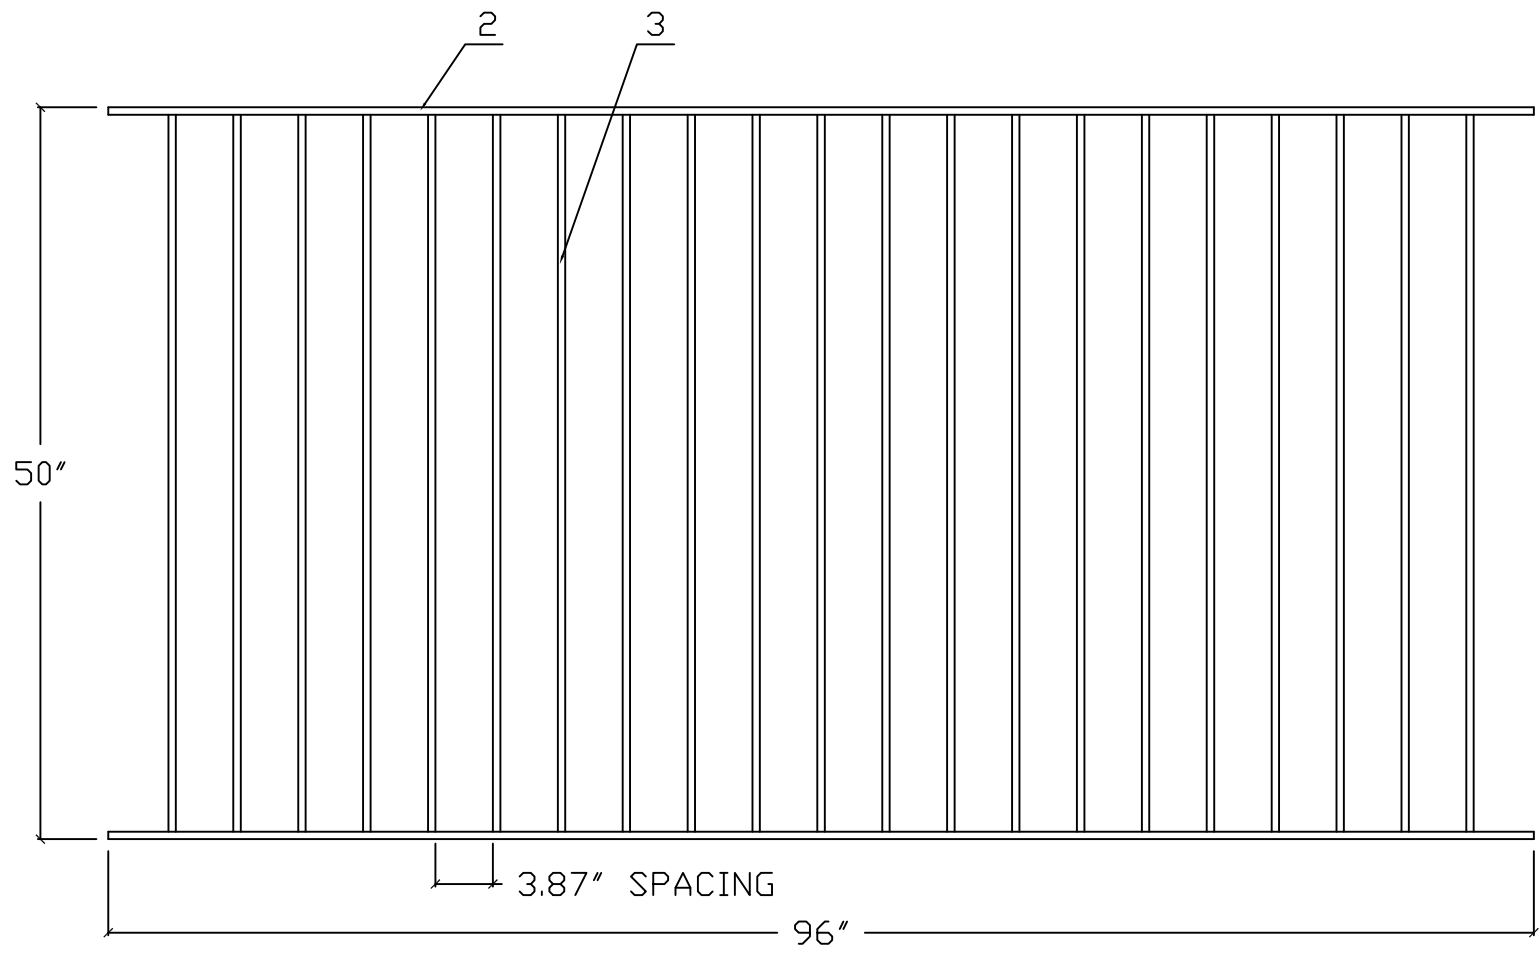

50"H X 8'W STRONGHOLD IRON FENCE PANEL
 TRADITIONAL GRADE - STYLE #2: POOL

PERIMETER FENCING

IRON • FENCE
SHOP
 ESTATE GATES
 www.ironfenceshop.com
 (800) 261-2729

| NO. | MATERIAL | QTY |
|-----|--------------------|-----|
| 1 | ┌ 1" X 1/2" X 1/8" | 2 |
| 2 | 1/2" X 1/2" X 18ga | 21 |

TP5008-2R