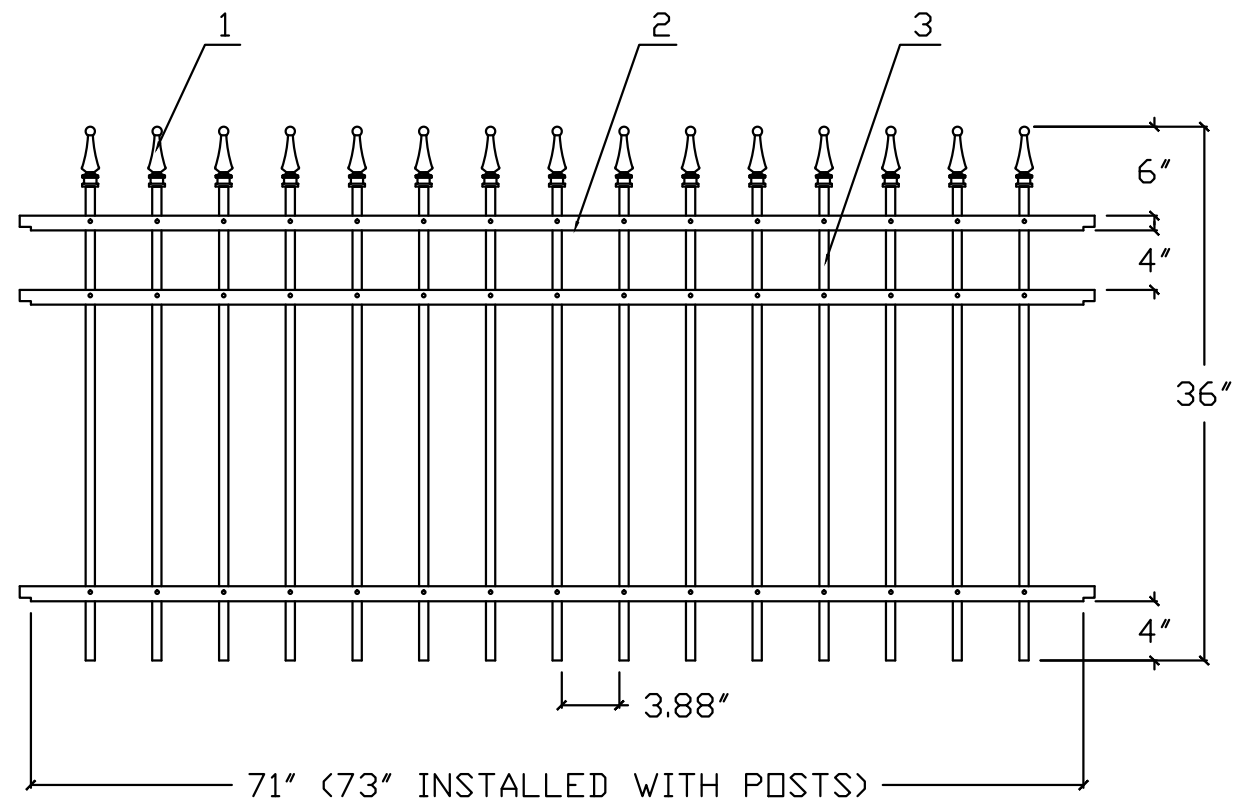

3'H X 6'W INFINITY ALUMINUM FENCE PANEL  
 TRADITIONAL GRADE - STYLE #1: CLASSIC

www.ironfenceshop.com  
 (800) 261-2729

NO.	MATERIAL	QTY
1	CAST ALUMINUM FINIAL	15
2	┌ 1"X1 1/8"X0.07"	2
3	5/8"X5/8"X0.05"	15