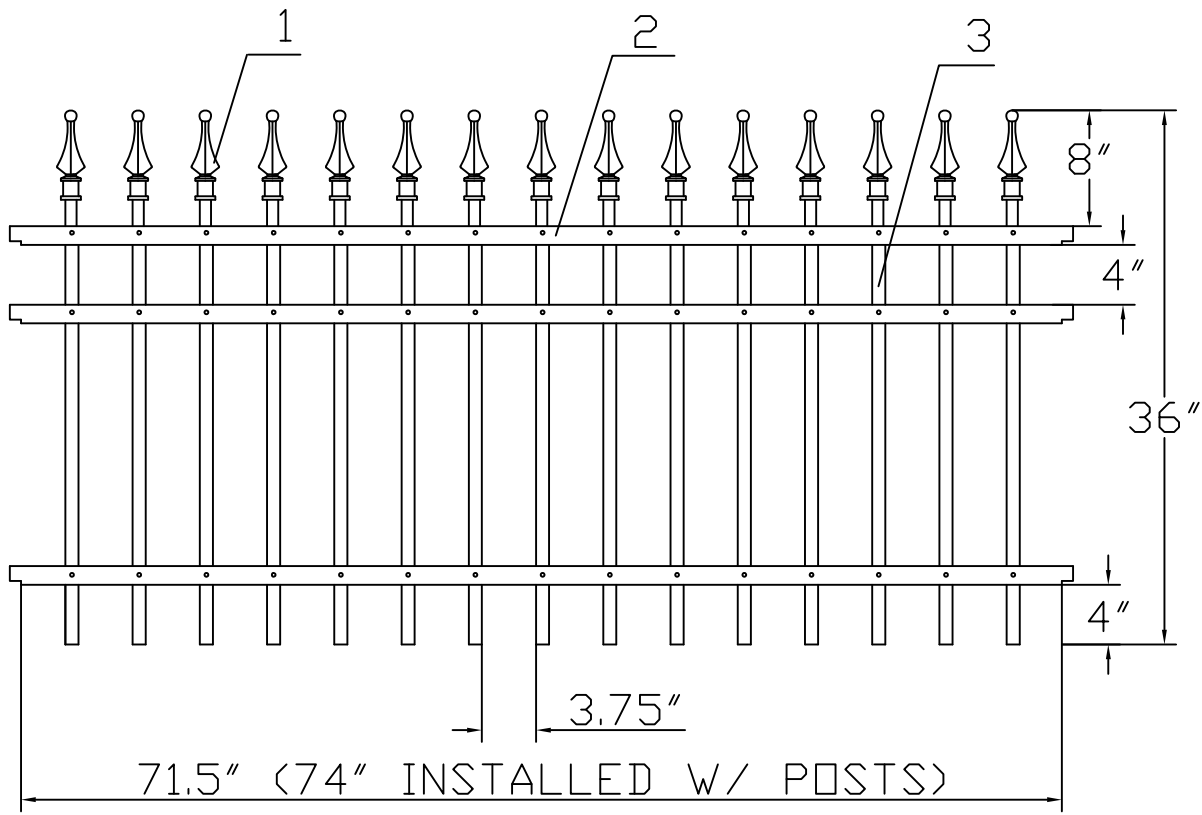

3'H X 6'W INFINITY ALUMINUM FENCE PANEL
SIGNATURE GRADE - STYLE #1: CLASSIC

NO.	MATERIAL	QTY
1	CAST ALUMINUM FINIAL	15
2	 1 1/4" X 1 1/4" X 0.1"	3
3	3/4" X 3/4" X 0.05"	15

TPA0308C-6