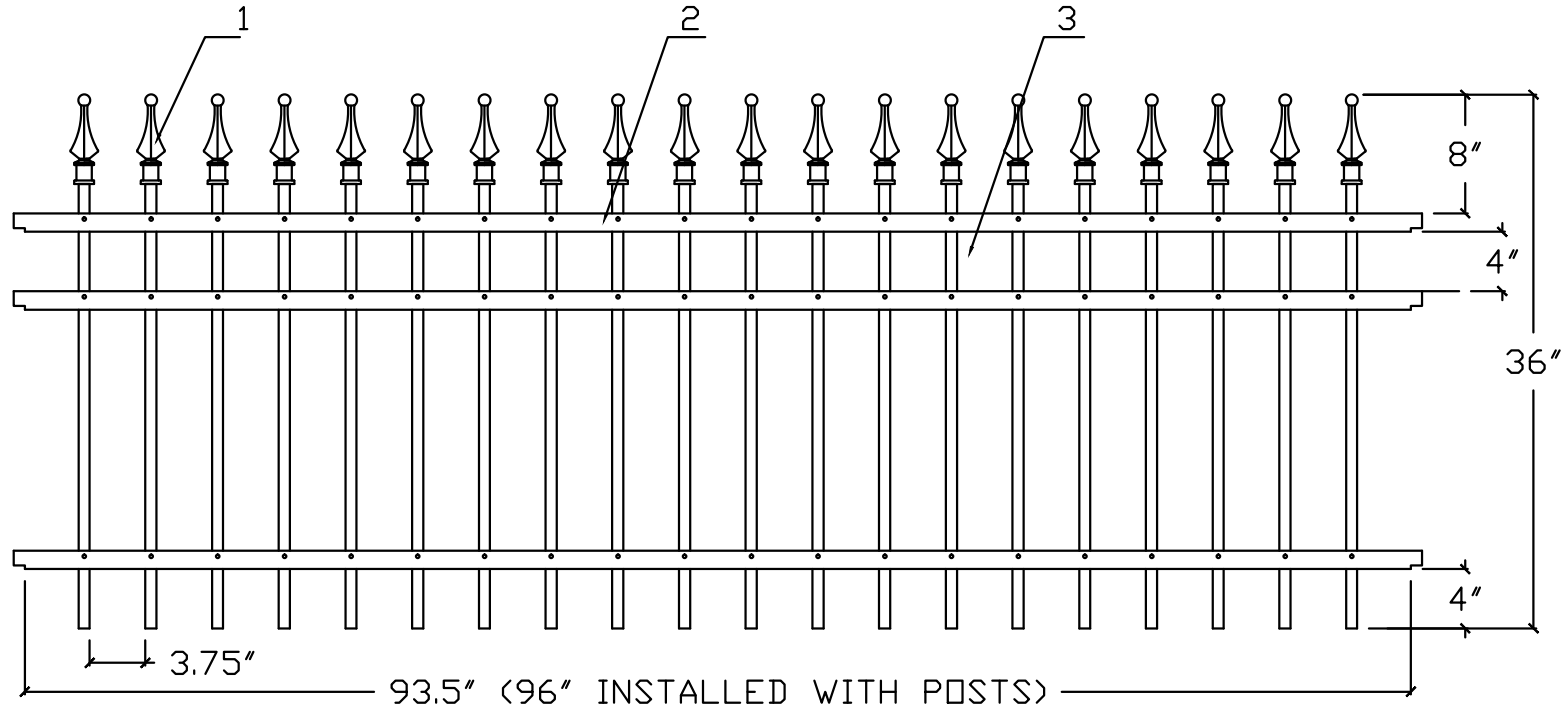

3'H X 8'W INFINITY ALUMINUM FENCE PANEL  
SIGNATURE GRADE - STYLE #1: CLASSIC

www.ironfenceshop.com  
(800) 261-2729

NO.	MATERIAL	QTY
1	CAST ALUMINUM FINIAL	20
2	1 1/4" X 1 1/4" X 0.1"	3
3	3/4" X 3/4" X 0.05"	20

TPA0308C