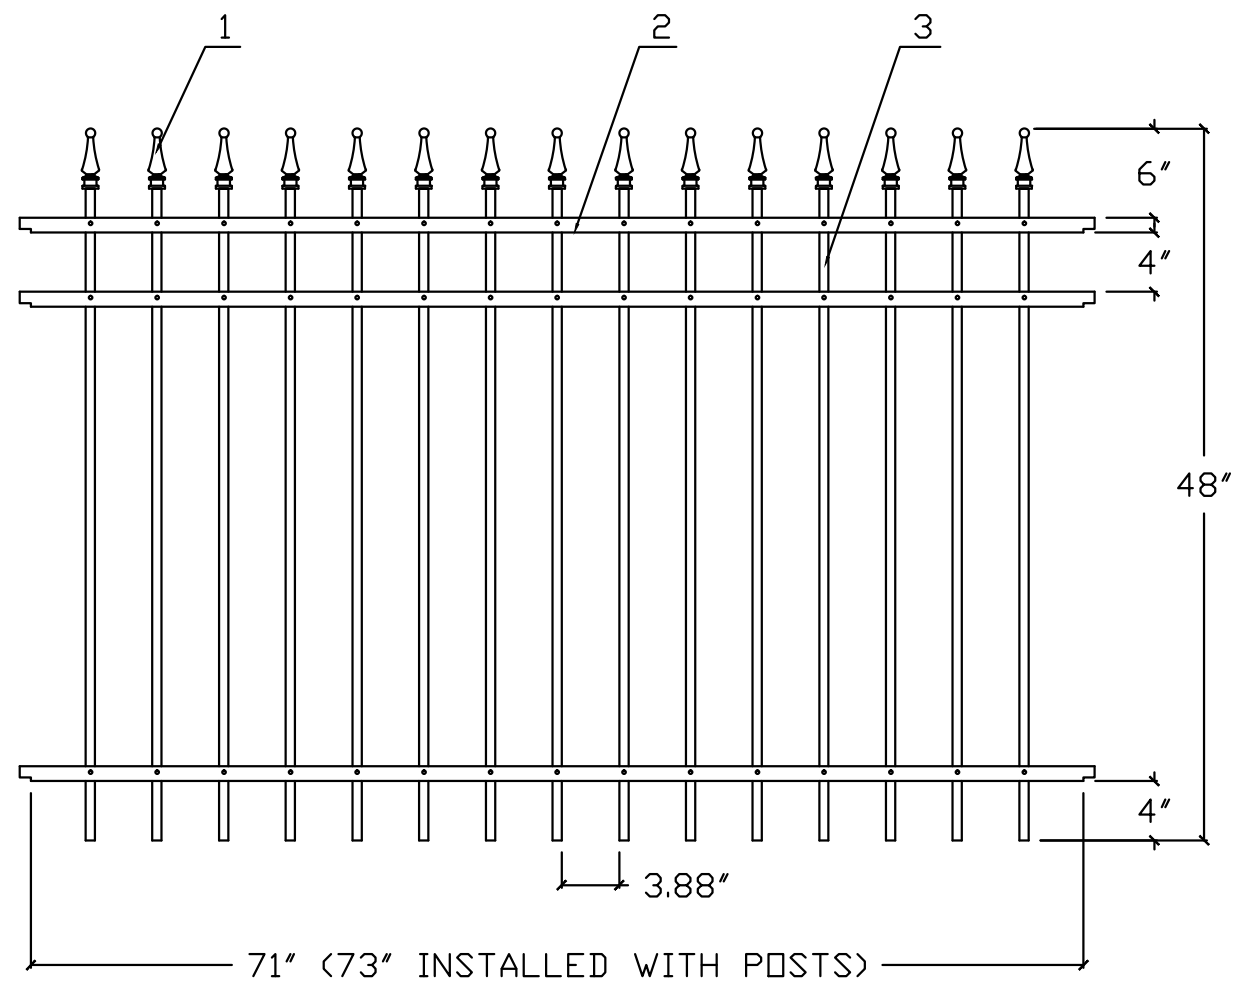

4'H X 6'W INFINITY ALUMINUM FENCE PANEL
 TRADITIONAL GRADE - STYLE #1: CLASSIC

www.ironfenceshop.com
 (800) 261-2729

NO.	MATERIAL	QTY
1	CAST ALUMINUM FINIAL	15
2	┌ 1"X1 1/8"X0.07"	2
3	5/8"X5/8"X0.05"	15

TPA0406R