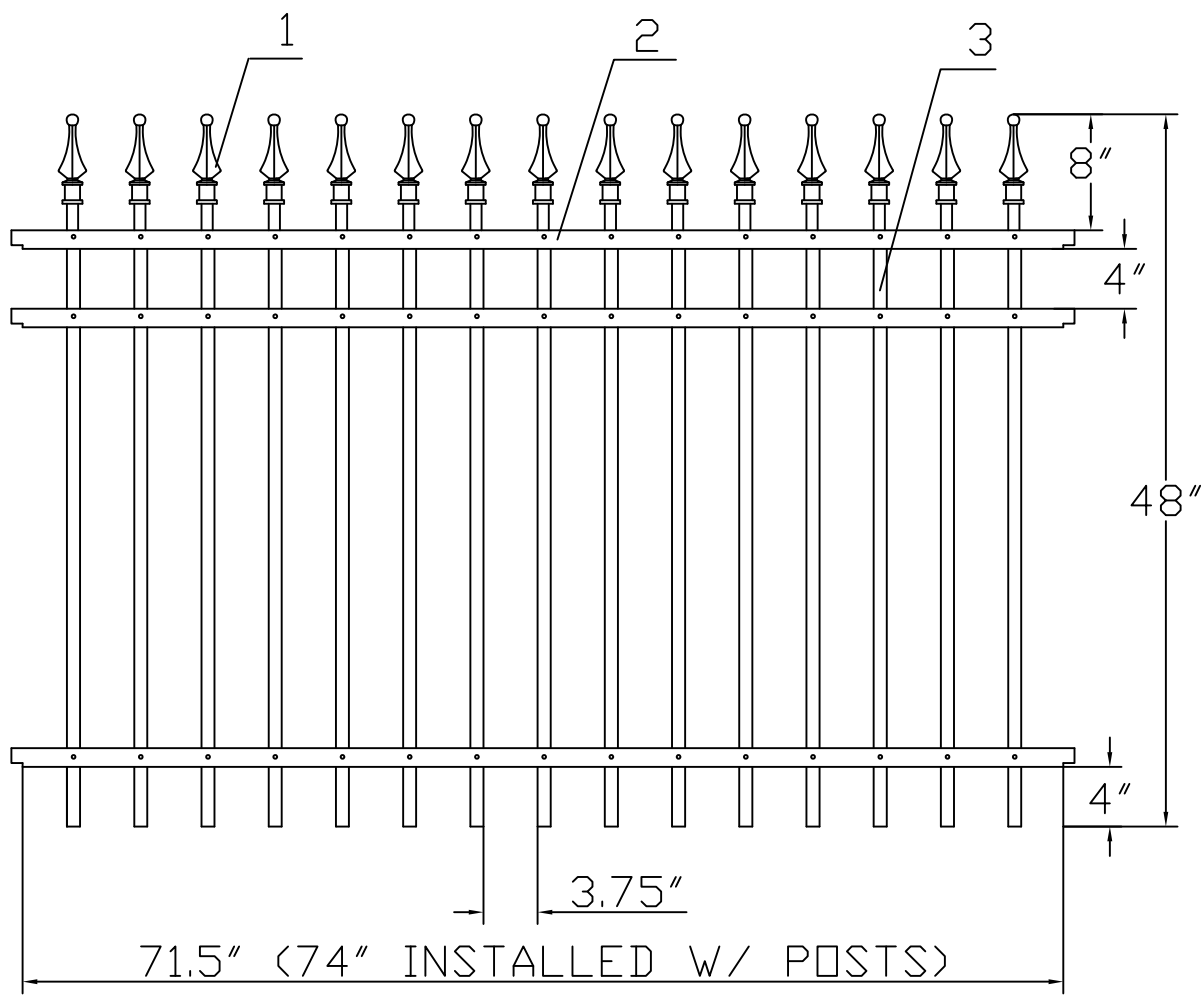

4'H X 6'W INFINITY ALUMINUM FENCE PANEL  
SIGNATURE GRADE - STYLE #1: CLASSIC

NO.	MATERIAL	QTY
1	CAST ALUMINUM FINIAL	15
2	1 1/4" X 1 1/4" X 0.1"	3
3	3/4" X 3/4" X 0.05"	15

TPA0408C-6