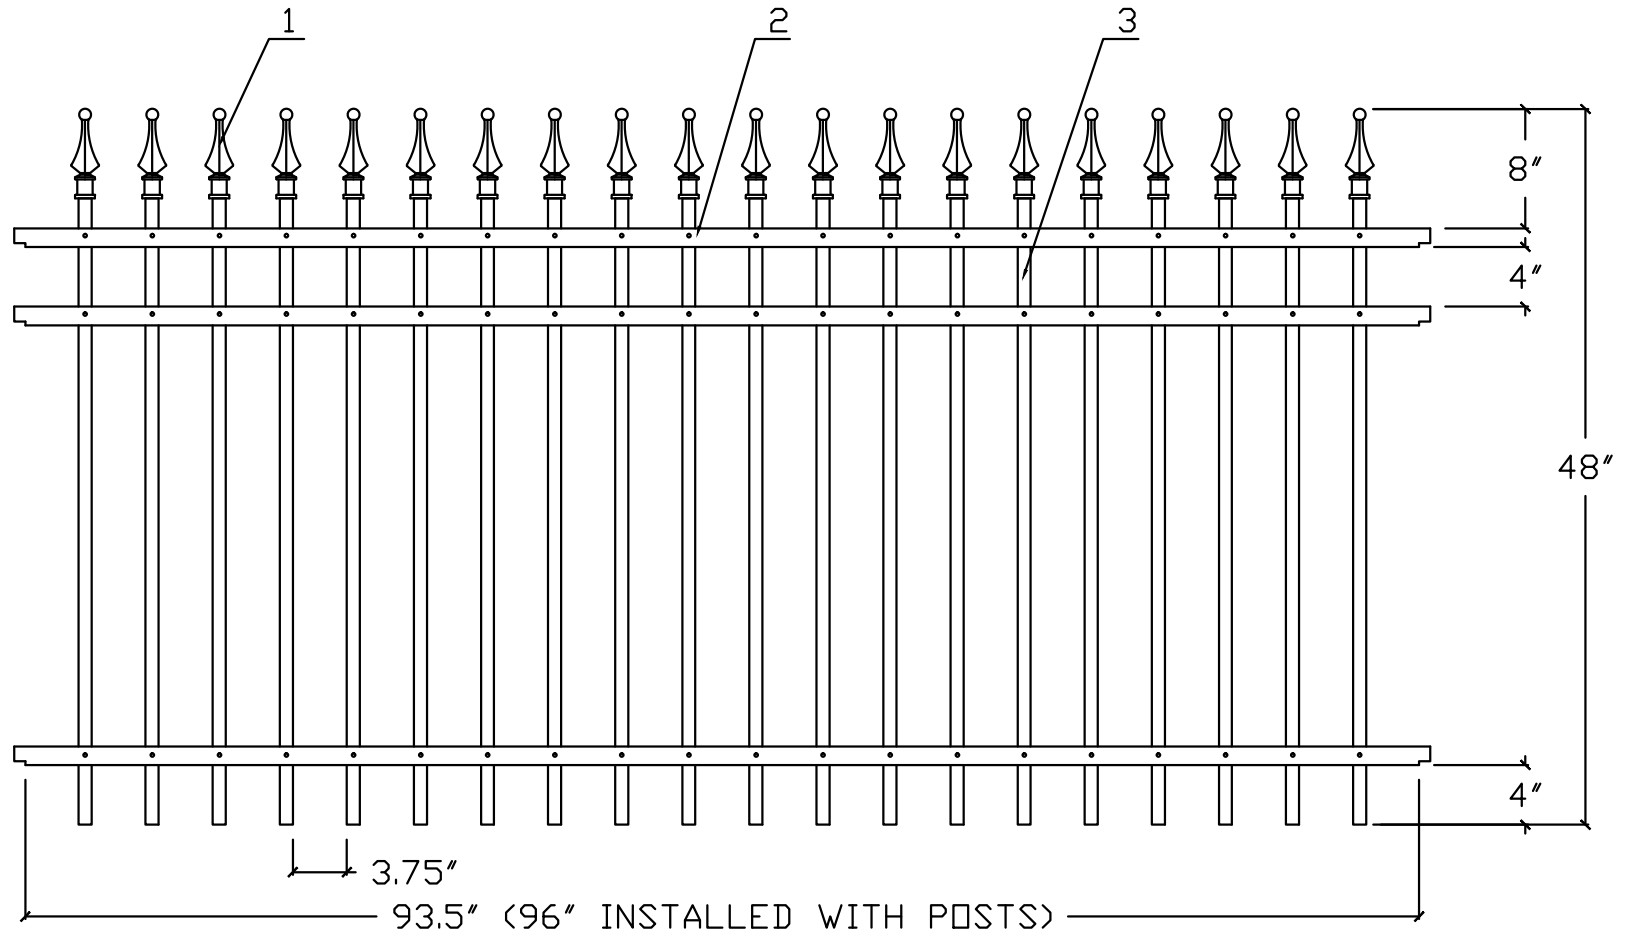

4'H X 8'W INFINITY ALUMINUM FENCE PANEL
SIGNATURE GRADE - STYLE #1: CLASSIC

www.ironfenceshop.com
(800) 261-2729

| NO. | MATERIAL | QTY |
|-----|------------------------|-----|
| 1 | CAST ALUMINUM FINIAL | 20 |
| 2 | 1 1/4" X 1 1/4" X 0.1" | 3 |
| 3 | 3/4" X 3/4" X 0.05" | 20 |

TPA0408C