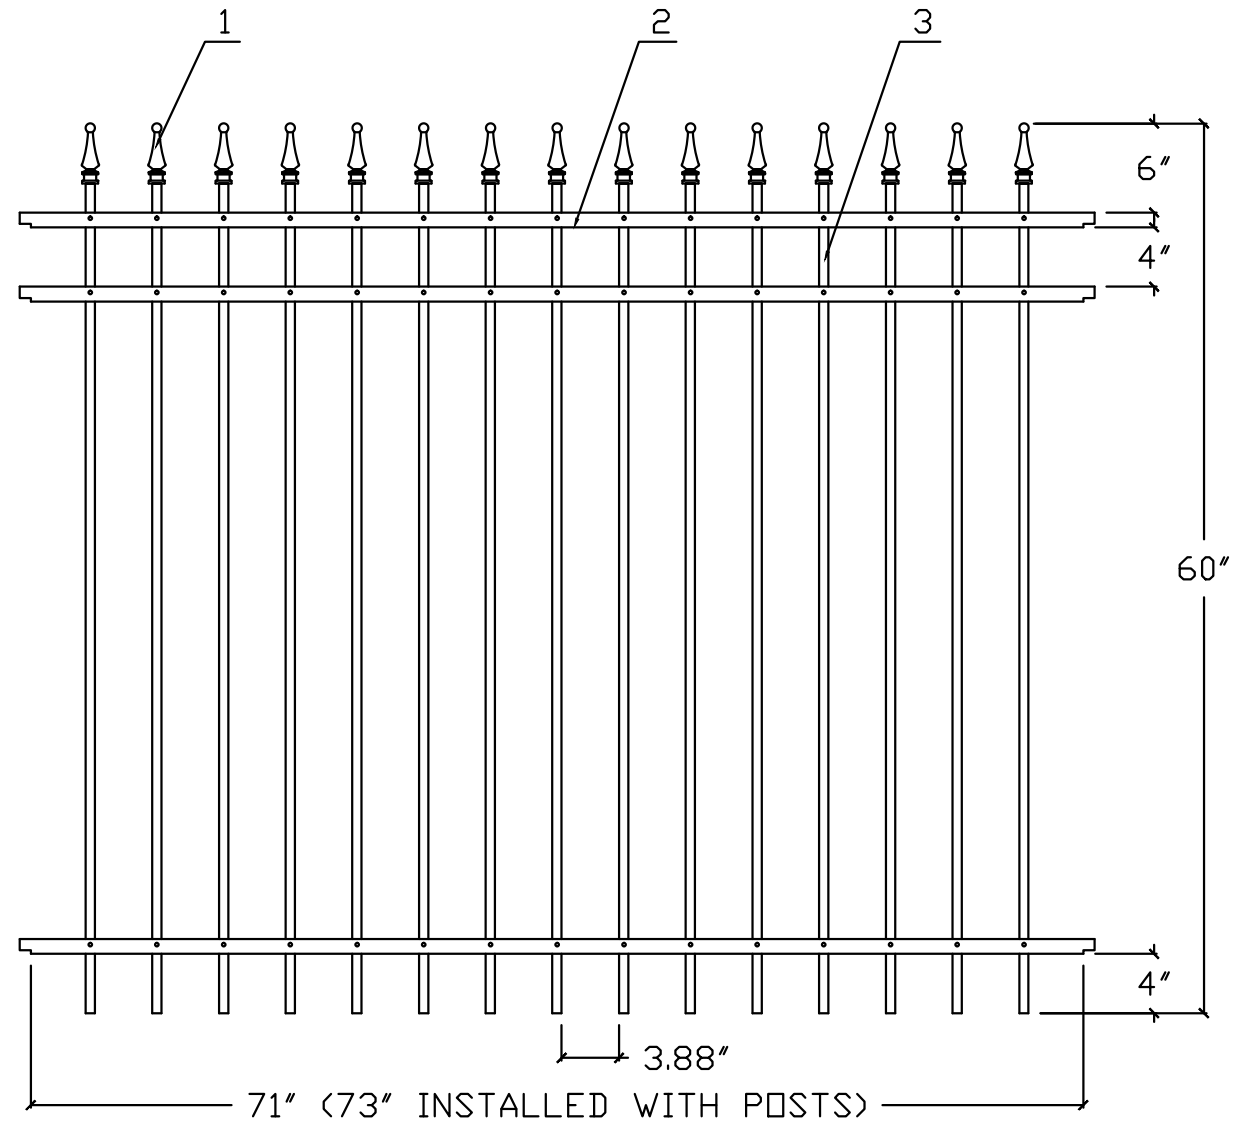

5'H X 6'W INFINITY ALUMINUM FENCE PANEL
 TRADITIONAL GRADE - STYLE #1: CLASSIC

www.ironfenceshop.com
 (800) 261-2729

NO.	MATERIAL	QTY
1	CAST ALUMINUM FINIAL	15
2	┌ 1"X1 1/8"X0.07"	3
3	5/8"X5/8"X0.05"	15

TPA0506R