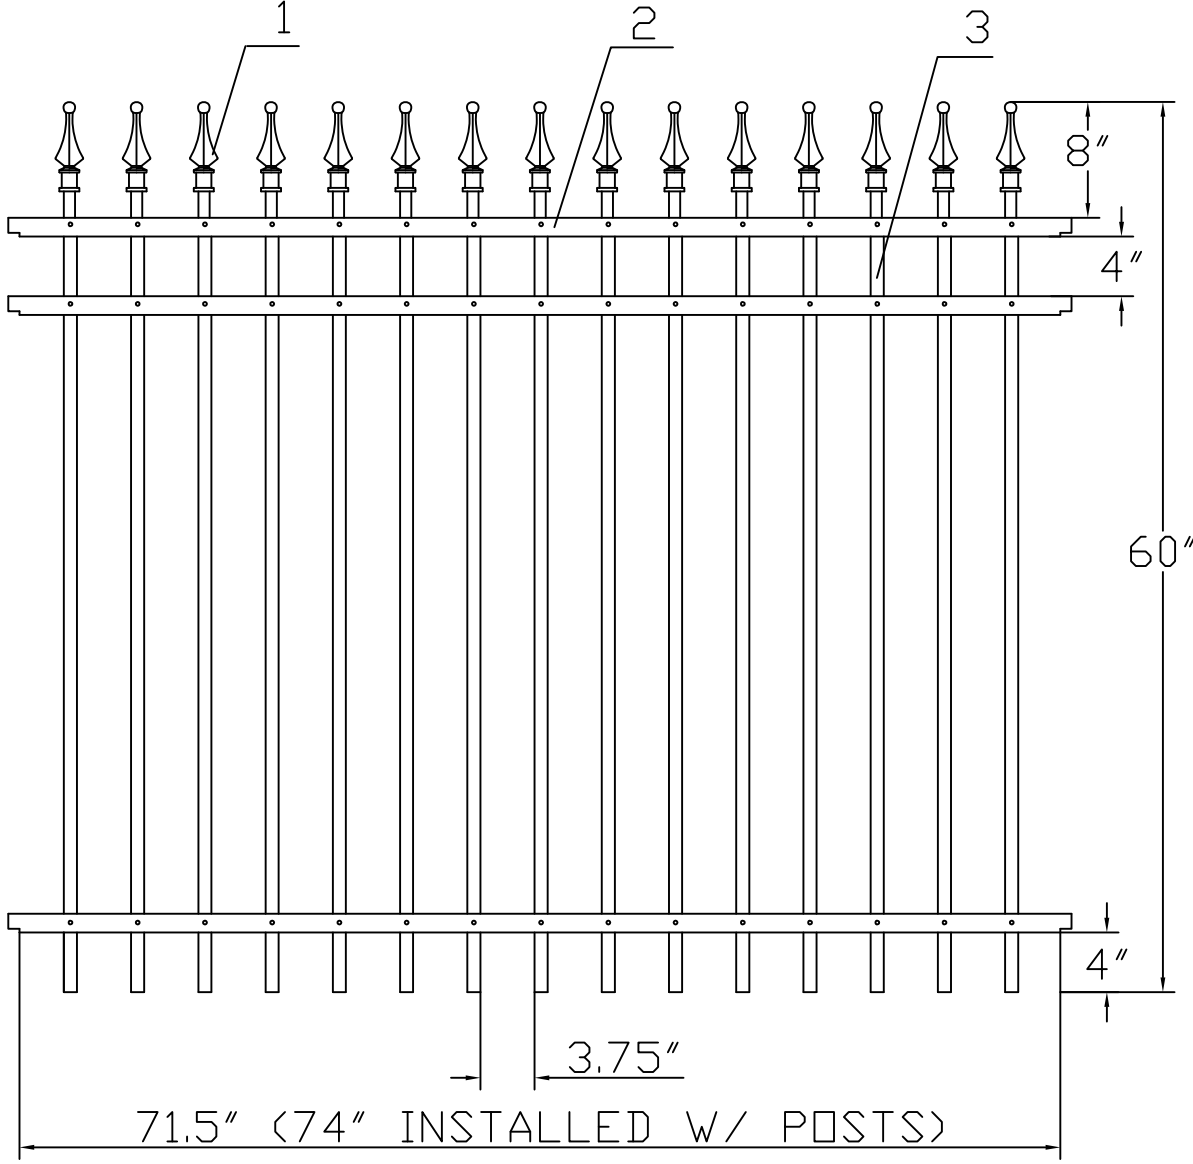

5'H X 6'W INFINITY ALUMINUM FENCE PANEL
SIGNATURE GRADE - STYLE #1: CLASSIC

NO.	MATERIAL	QTY
1	CAST ALUMINUM FINIAL	15
2	1 1/4" X 1 1/4" X 0.1"	3
3	3/4" X 3/4" X 0.05"	15

TPA0508C-6