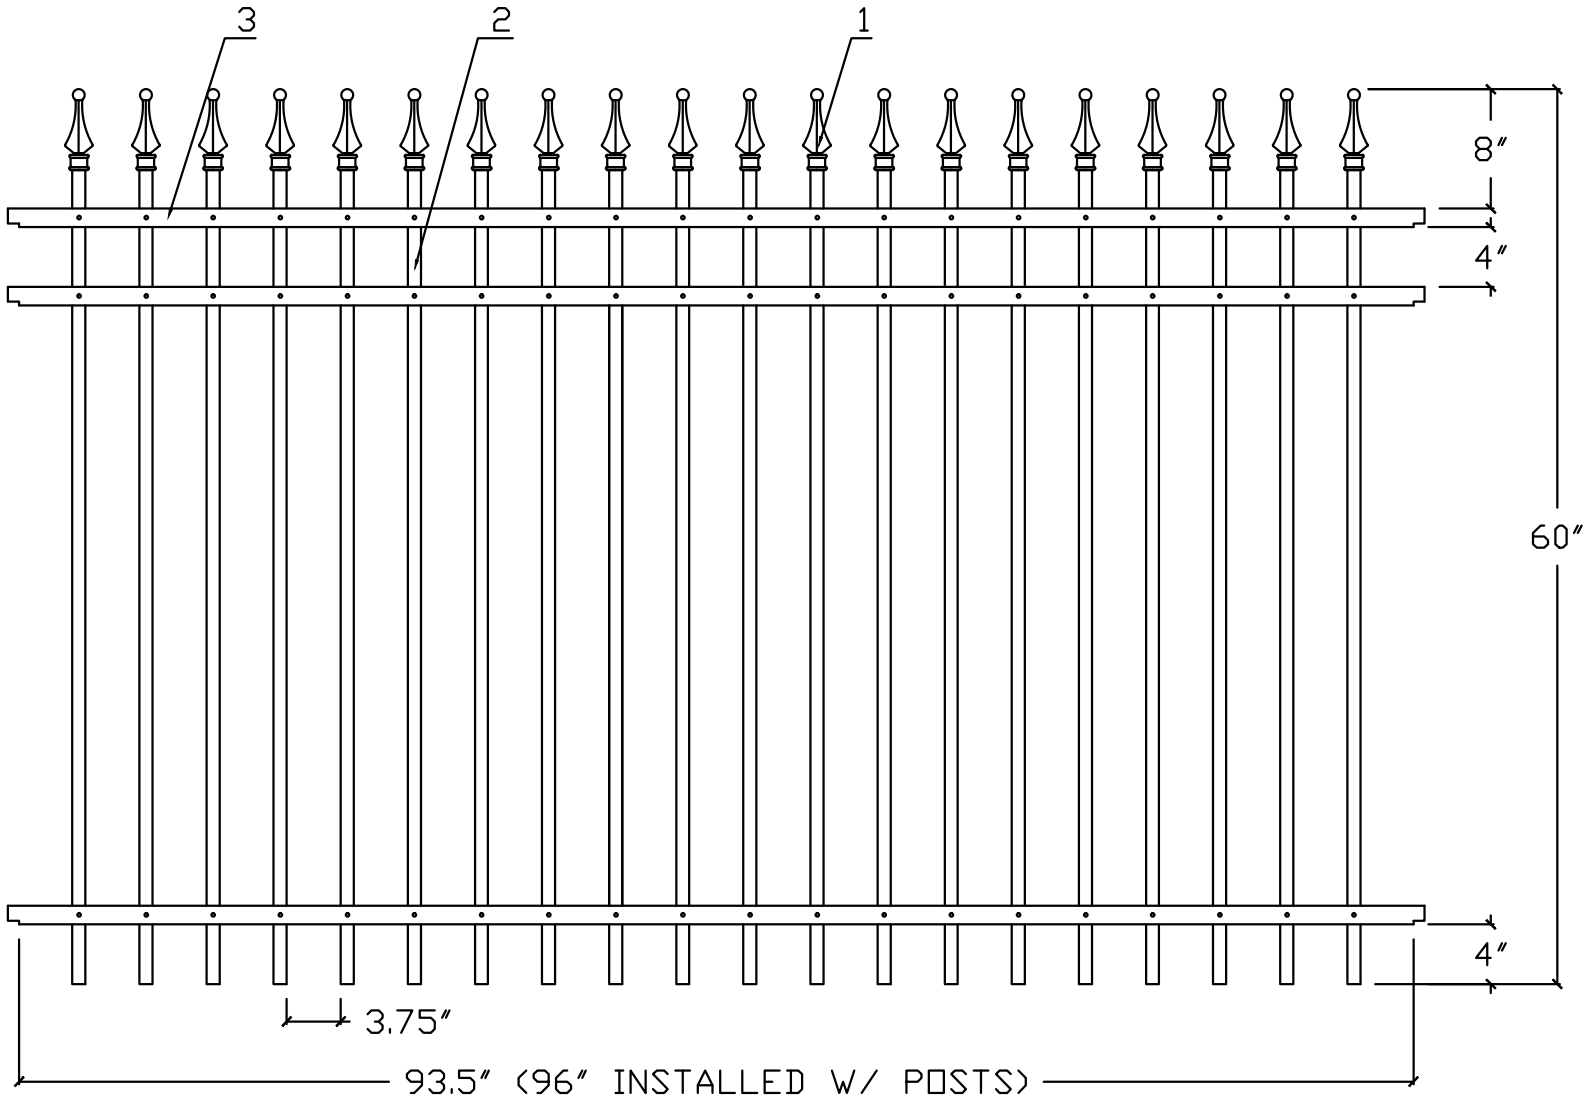

5'H X 8'W INFINITY ALUMINUM FENCE PANEL
SIGNATURE GRADE - STYLE #1: CLASSIC

www.ironfenceshop.com
(800) 261-2729

NO.	MATERIAL	QTY
1	CAST ALUMINUM FINIAL	20
2	┌ 1 1/4" X 1 1/4" X 0.1"	3
3	3/4" X 3/4" X 0.05"	20

TPA0508C