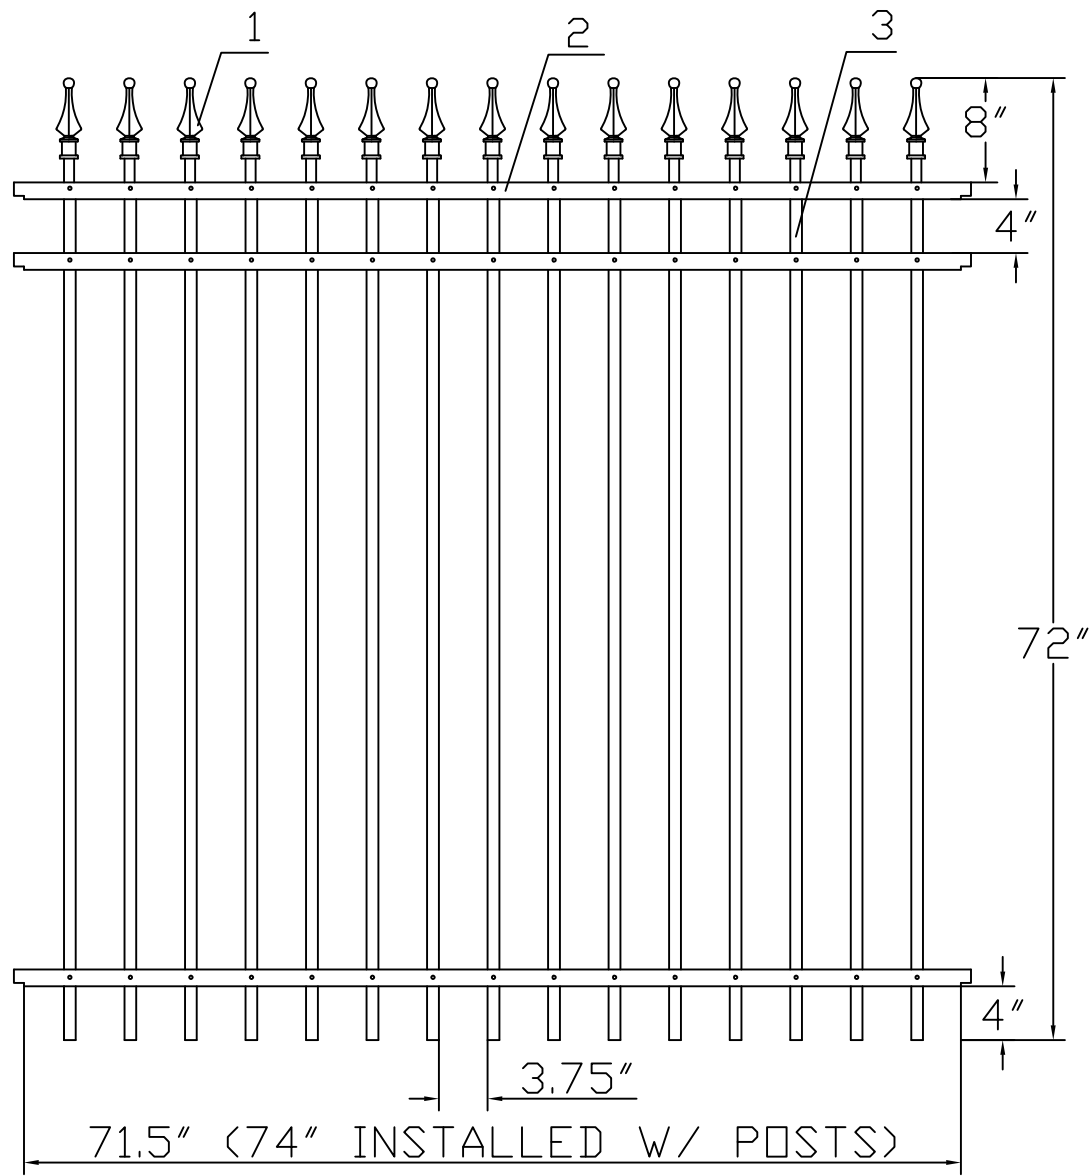

6'H X 6'W INFINITY ALUMINUM FENCE PANEL  
SIGNATURE GRADE - STYLE #1: CLASSIC

NO.	MATERIAL	QTY
1	CAST ALUMINUM FINIAL	15
2	1 1/4" X 1 1/4" X 0.1"	3
3	3/4" X 3/4" X 0.05"	15

TPA0608C-6