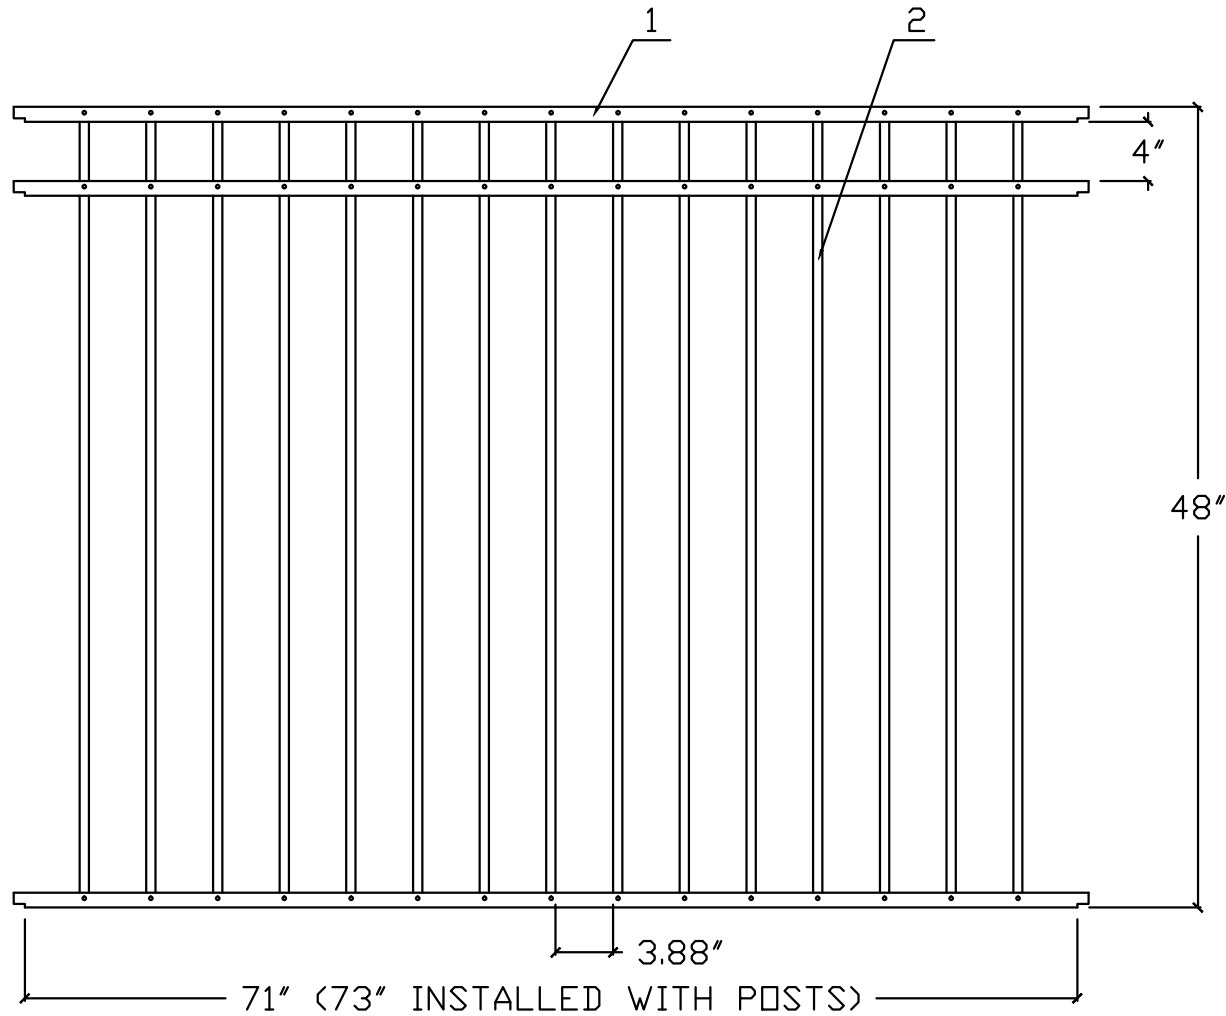

4.5'H X 6'W INFINITY ALUMINUM FENCE PANEL
 TRADITIONAL GRADE - STYLE #2: POOL

www.ironfenceshop.com
 (800) 261-2729

NO.	MATERIAL	QTY
1	┌ 1"X1 1/8"X0.07"	2
2	5/8"X5/8"X0.05"	15

TPA5406R