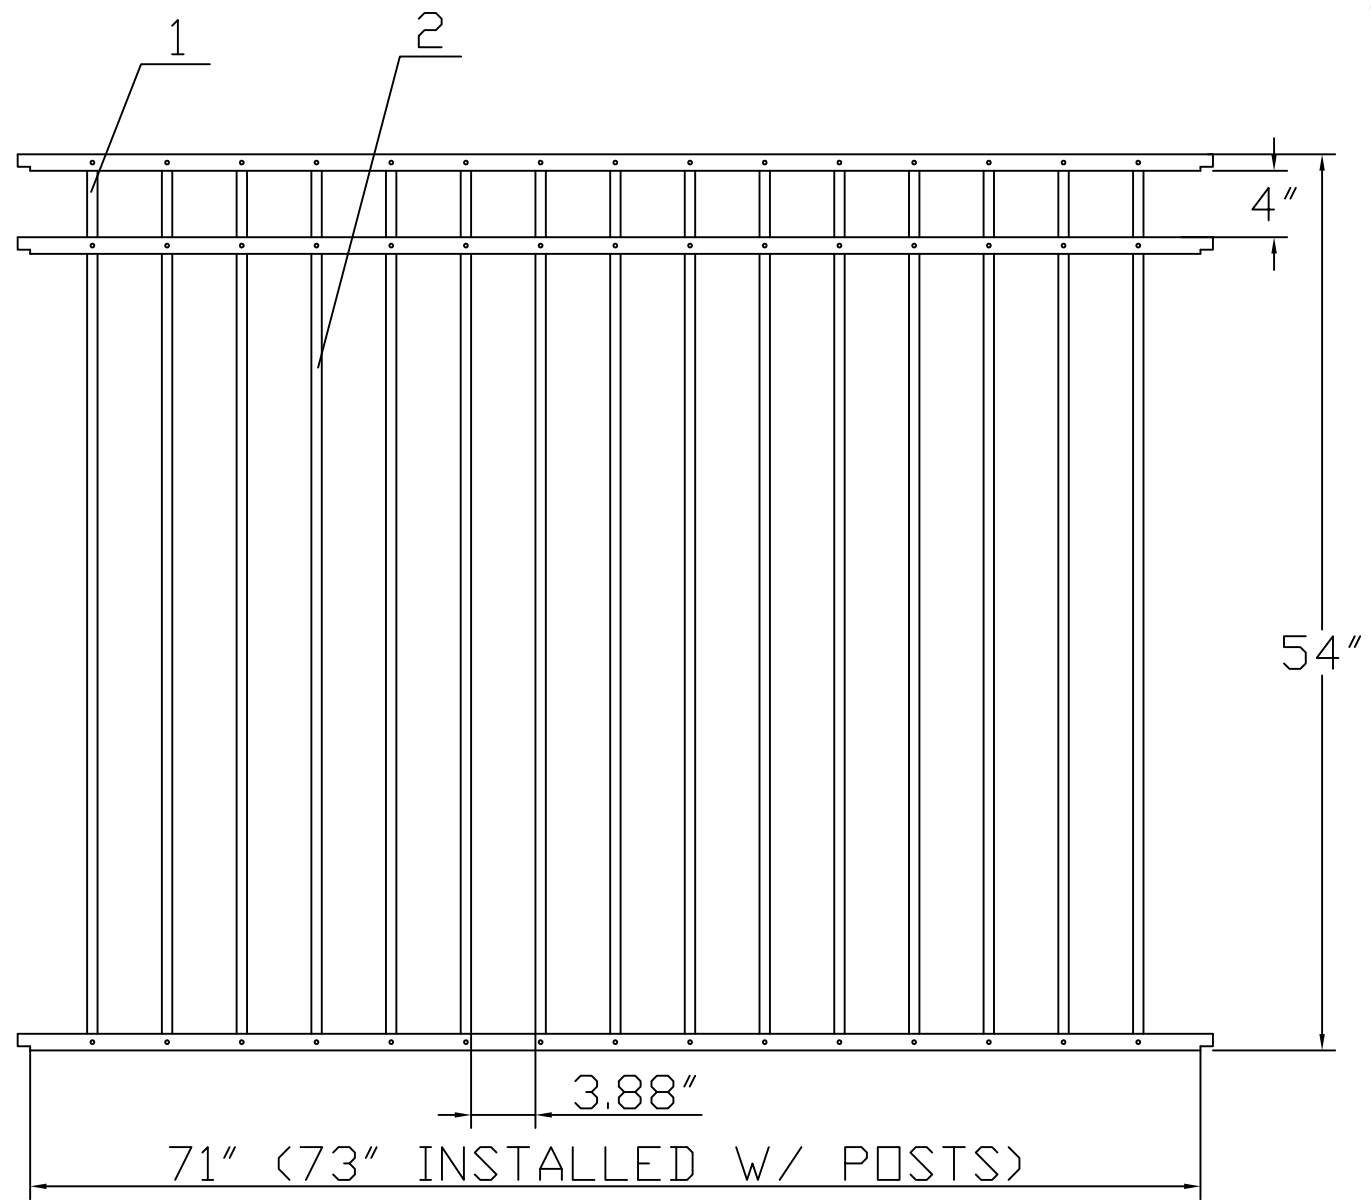

4.5'H X 6'W INFINITY ALUMINUM FENCE PANEL
 TRADITIONAL GRADE - STYLE #2: POOL

www.ironfenceshop.com
 (800) 261-2729

NO.	MATERIAL	QTY
1	┌ 1"X1½"X0.07"	15
2	5/8"X5/8"X0.05"	3

TPA5406R