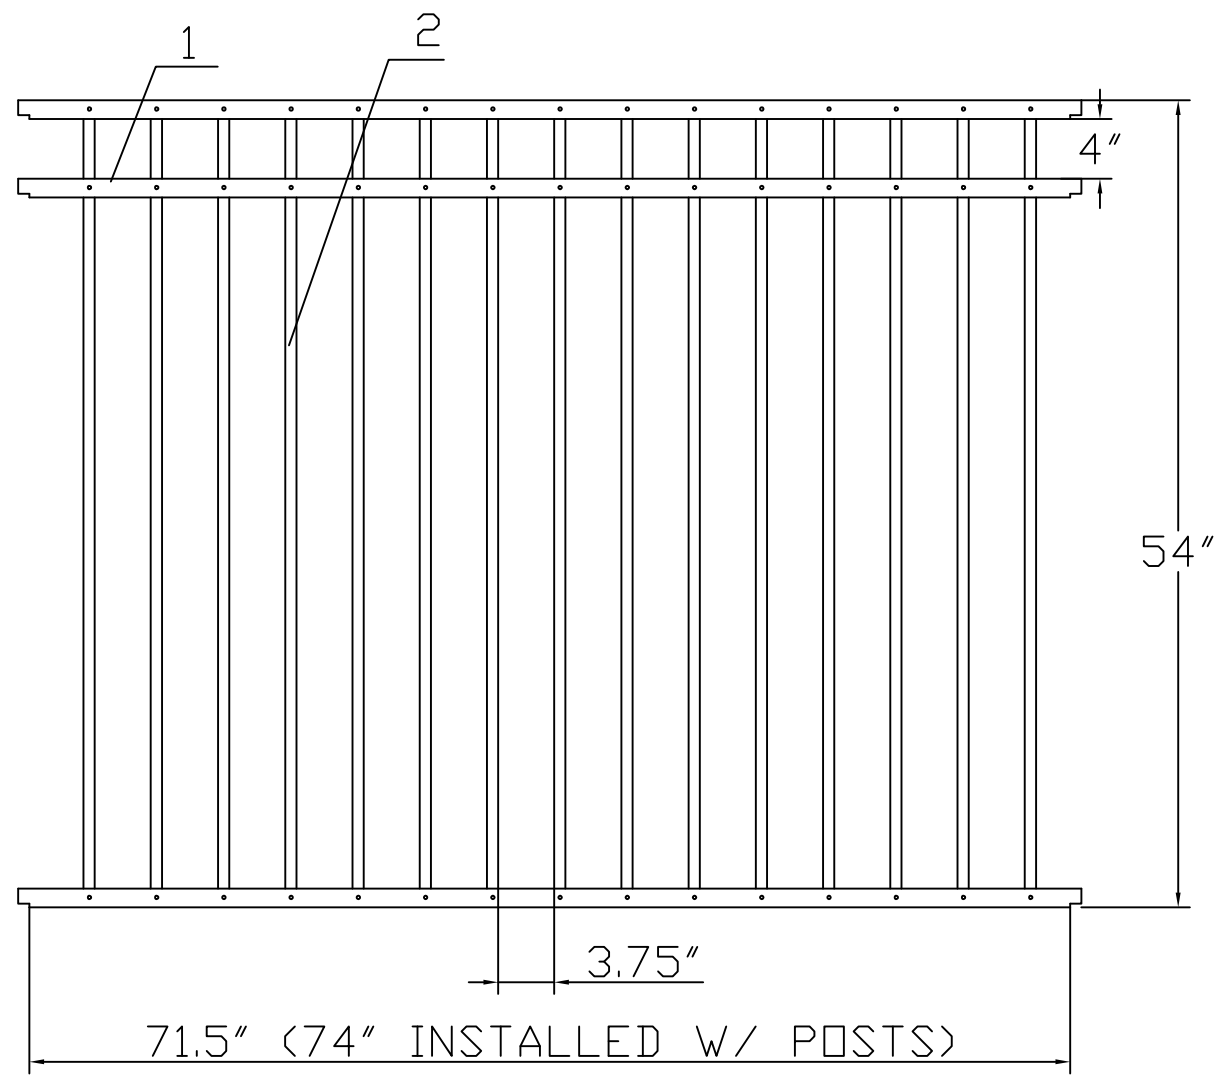

4.5'H X 6'W INFINITY ALUMINUM FENCE PANEL
SIGNATURE GRADE - STYLE #2: POOL

NO.	MATERIAL	QTY
1	∩ 1 1/4" X 1 1/4" X 0.1"	3
2	3/4" X 3/4" X 0.05"	15

TPA5408C-6