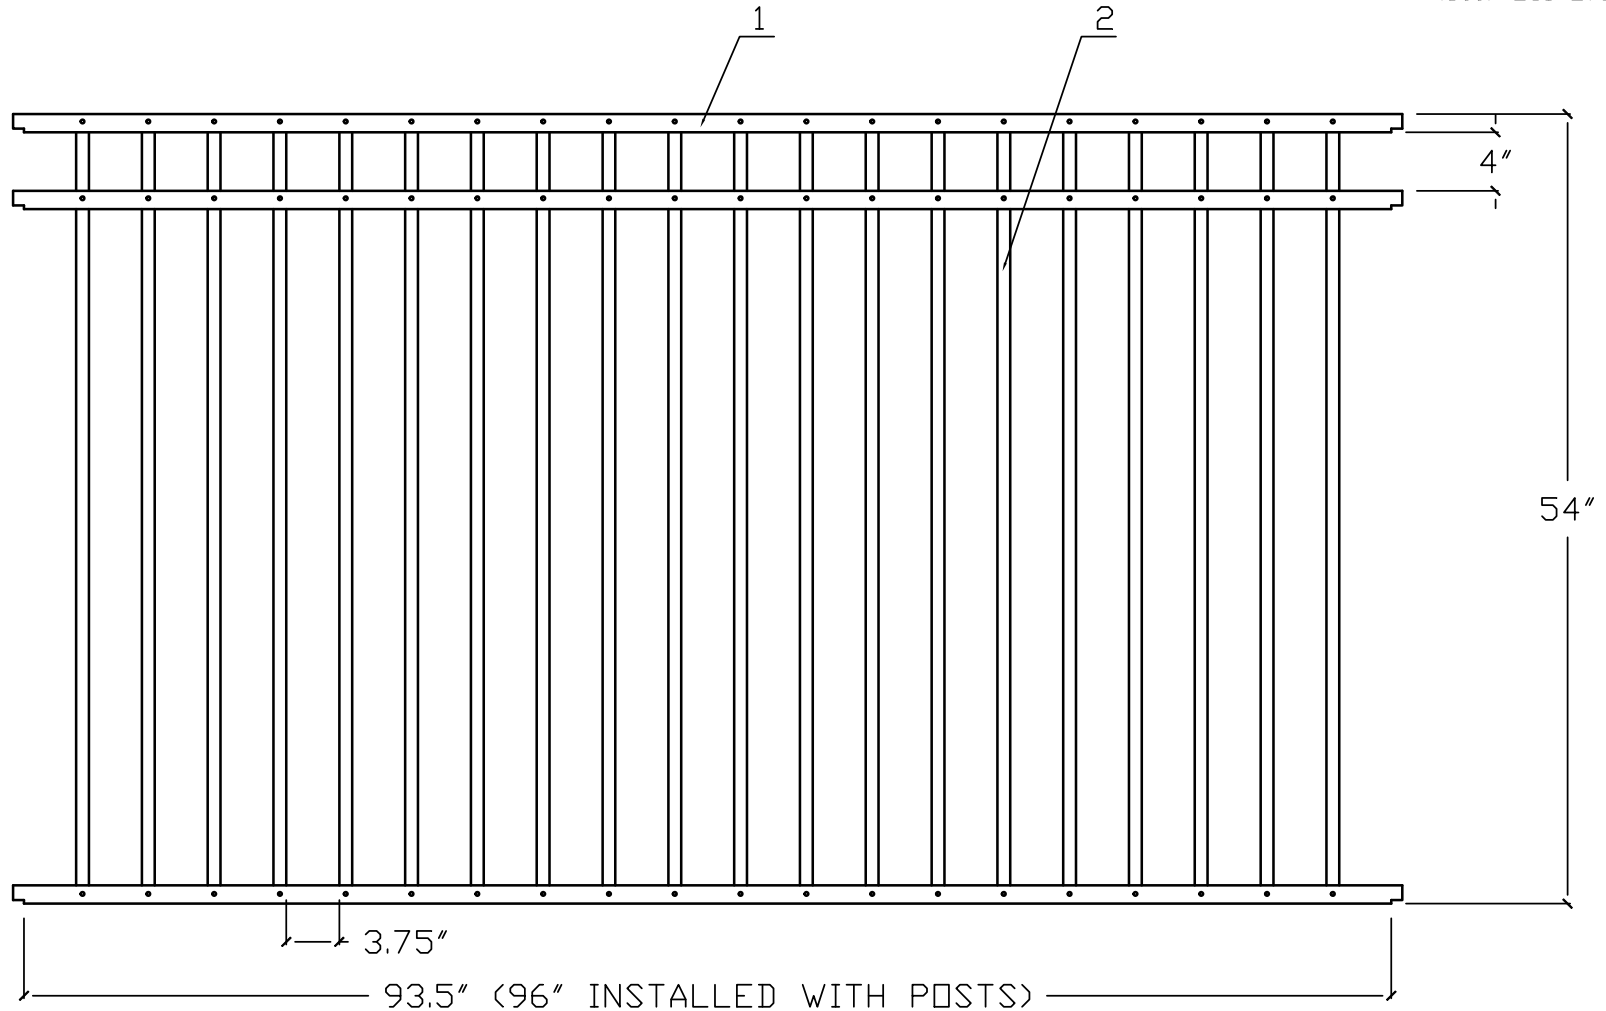

4.5'H X 8'W INFINITY ALUMINUM FENCE PANEL  
SIGNATURE GRADE - STYLE #2: POOL

www.ironfenceshop.com  
(800) 261-2729

NO.	MATERIAL	QTY
1	┌ 1 1/4" X 1 1/4" X 0.1"	3
2	┌ 3/4" X 3/4" X 0.05"	20

TPA5408C