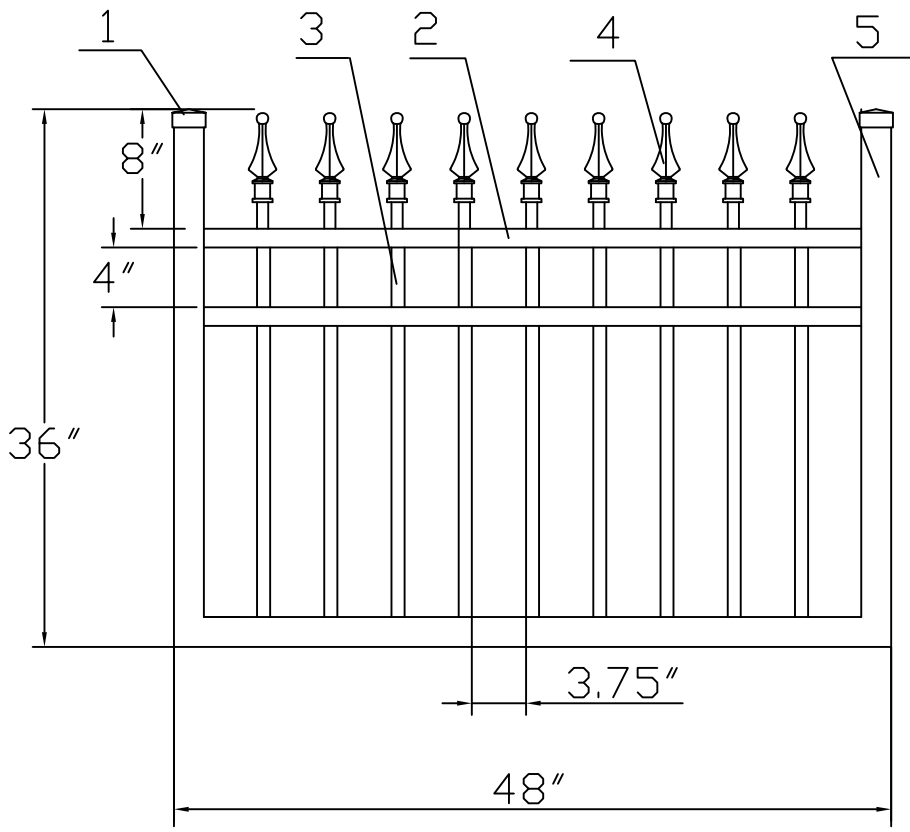

3'H X 4'W INFINITY ALUMINUM WALK GATE
SIGNATURE GRADE - STYLE #1: CLASSIC

NO.	MATERIAL	QTY
1	CAST ALUMINUM CAP	2
2	┌ 1¼"X1¼"X0.1"	2
3	3/4"X3/4"X0.05"	9
4	CAST ALUMINUM FINIAL	9
5	2"X2"X0.125"	3

TPAG0304C