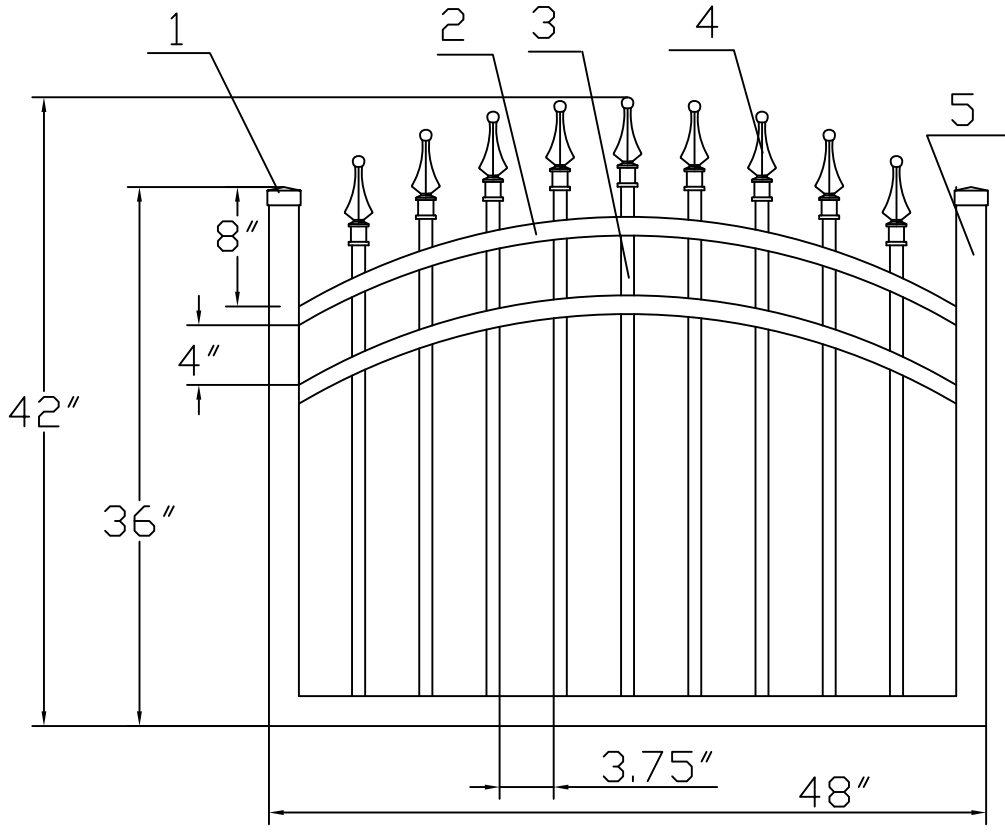

3'H X 4'W INFINITY ALUMINUM ARCHED WALK GATE  
SIGNATURE GRADE - STYLE #1: CLASSIC

NO.	MATERIAL	QTY
1	CAST ALUMINUM CAP	2
2	└ 1¼"X1¼"X0.1"	2
3	3/4"X3/4"X0.05"	9
4	CAST ALUMINUM FINIAL	9
5	2"X2"X0.125"	3