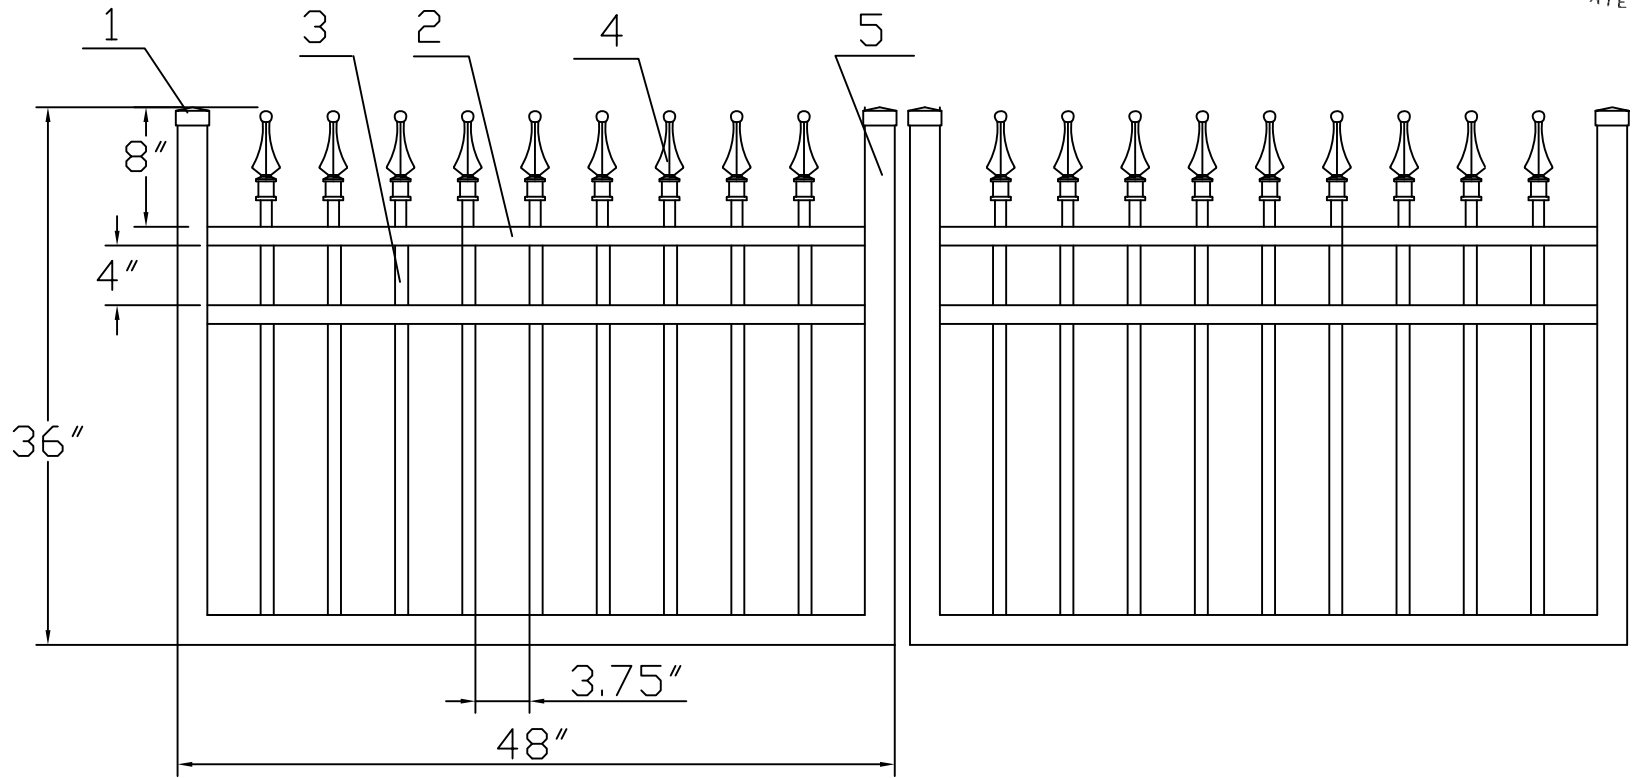

3'H X 8'W INFINITY ALUMINUM DOUBLE WALK GATE
SIGNATURE GRADE - STYLE #1: CLASSIC

NO.	MATERIAL	QTY
1	CAST ALUMINUM CAP	4
2	1 1/4" X 1 1/4" X 0.1"	4
3	3/4" X 3/4" X 0.05"	18
4	CAST ALUMINUM FINIAL	18
5	2" X 2" X 0.125"	6