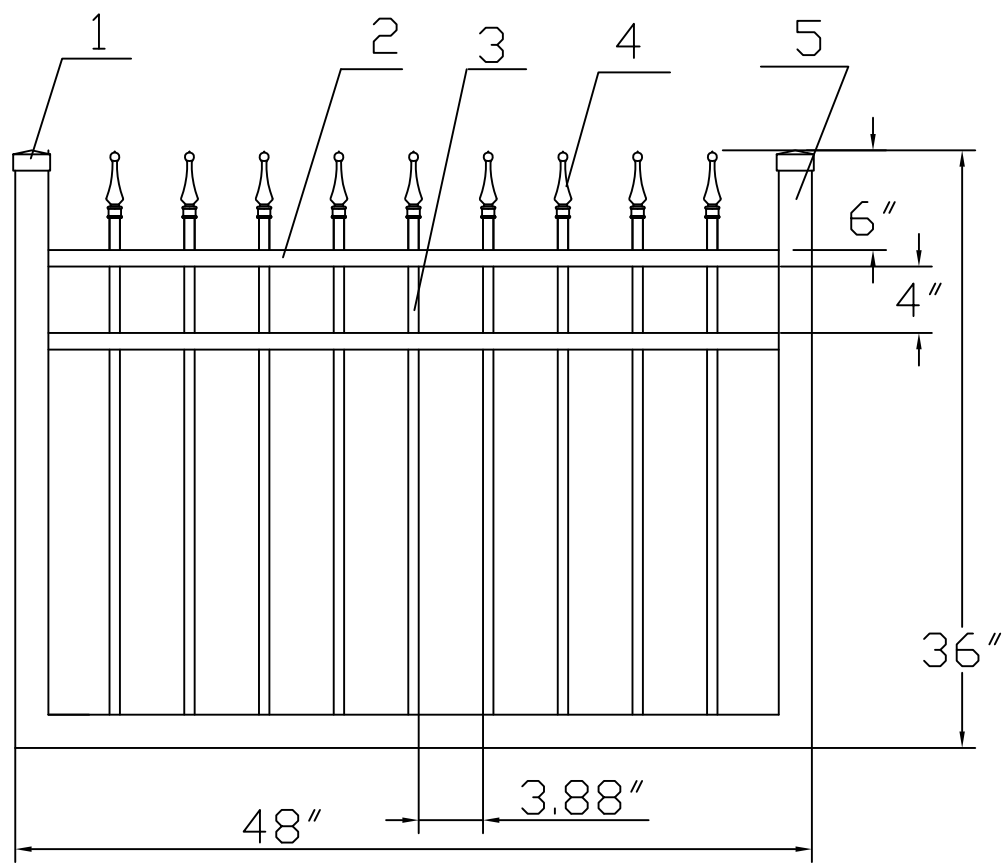

3'H X 4'W INFINITY ALUMINUM WALK GATE
 TRADITIONAL GRADE - STYLE #1: CLASSIC

www.ironfenceshop.com
 (800) 261-2729

NO.	MATERIAL	QTY
1	CAST ALUMINUM CAP	2
2	1"X1½"X0.07"	2
3	⅝"X⅝"X0.05"	9
4	CAST ALUMINUM FINIAL	9
5	2"X2"X0.125"	3