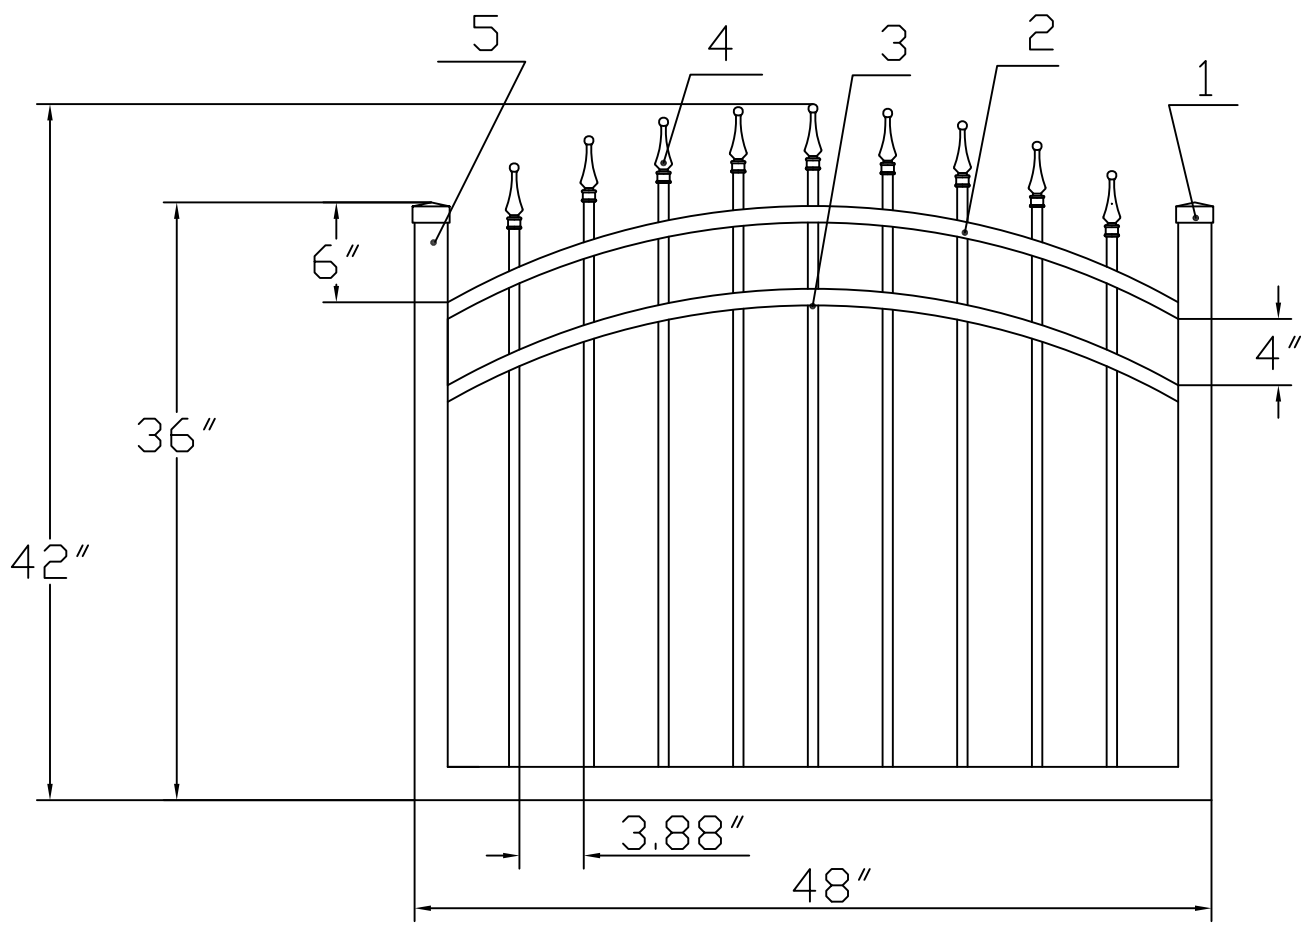

3'H X 4'W INFINITY ALUMINUM ARCHED WALK GATE
 TRADITIONAL GRADE - STYLE #1: CLASSIC

www.ironfenceshop.com
 (800) 261-2729

NO.	MATERIAL	QTY
1	CAST ALUMINUM CAP	2
2	1"X1½"X0.07"	2
3	5⁄8"X5⁄8"X0.05"	9
4	CAST ALUMINUM FINIAL	9
5	2"X2"X0.125"	3