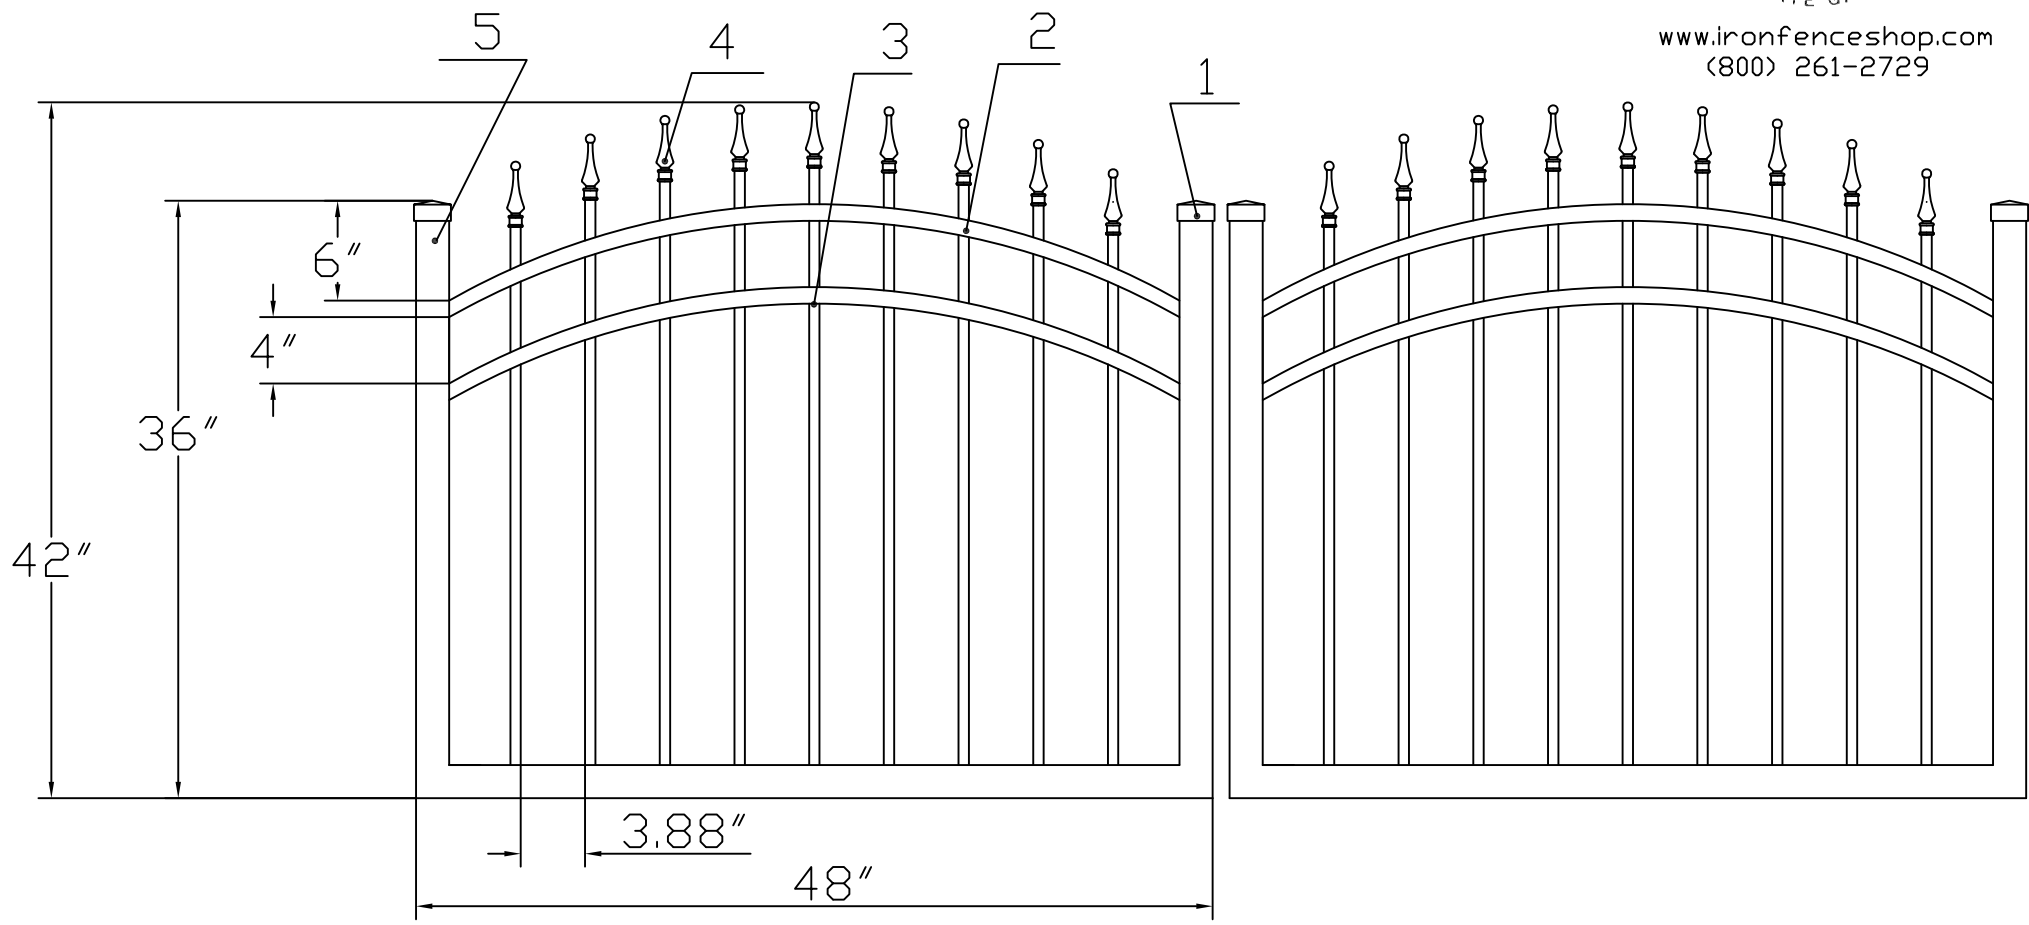

3'H X 8'W INFINITY ALUMINUM ARCHED DOUBLE WALK GATE
 TRADITIONAL GRADE - STYLE #1: CLASSIC

www.ironfenceshop.com
 (800) 261-2729

NO.	MATERIAL	QTY
1	CAST ALUMINUM CAP	4
2	∟ 1"x1 1/8"x0.07"	4
3	5/8"x5/8"x0.05"	18
4	CAST ALUMINUM FINIAL	18
5	2"x2"x0.125"	6