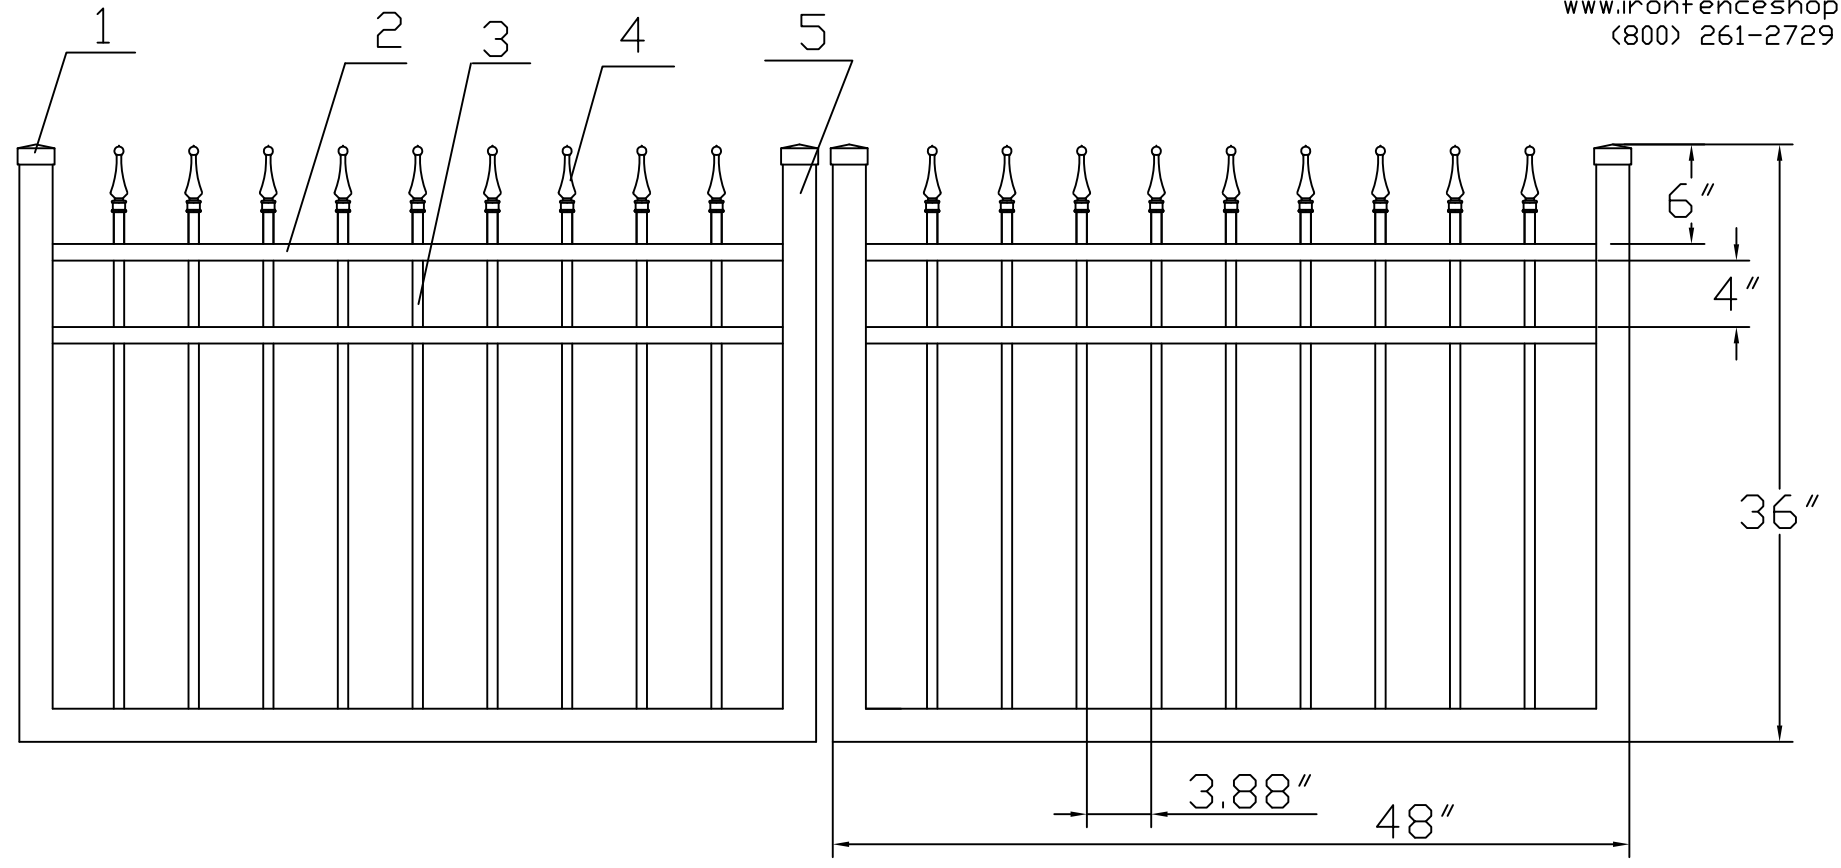

3'H X 8'W INFINITY ALUMINUM DOUBLE WALK GATE
 TRADITIONAL GRADE - STYLE #1: CLASSIC

www.ironfenceshop.com
 (800) 261-2729

NO.	MATERIAL	QTY
1	CAST ALUMINUM CAP	4
2	1"X1½"X0.07"	4
3	5/8"X5/8"X0.05"	18
4	CAST ALUMINUM FINIAL	18
5	2"X2"X0.125"	6