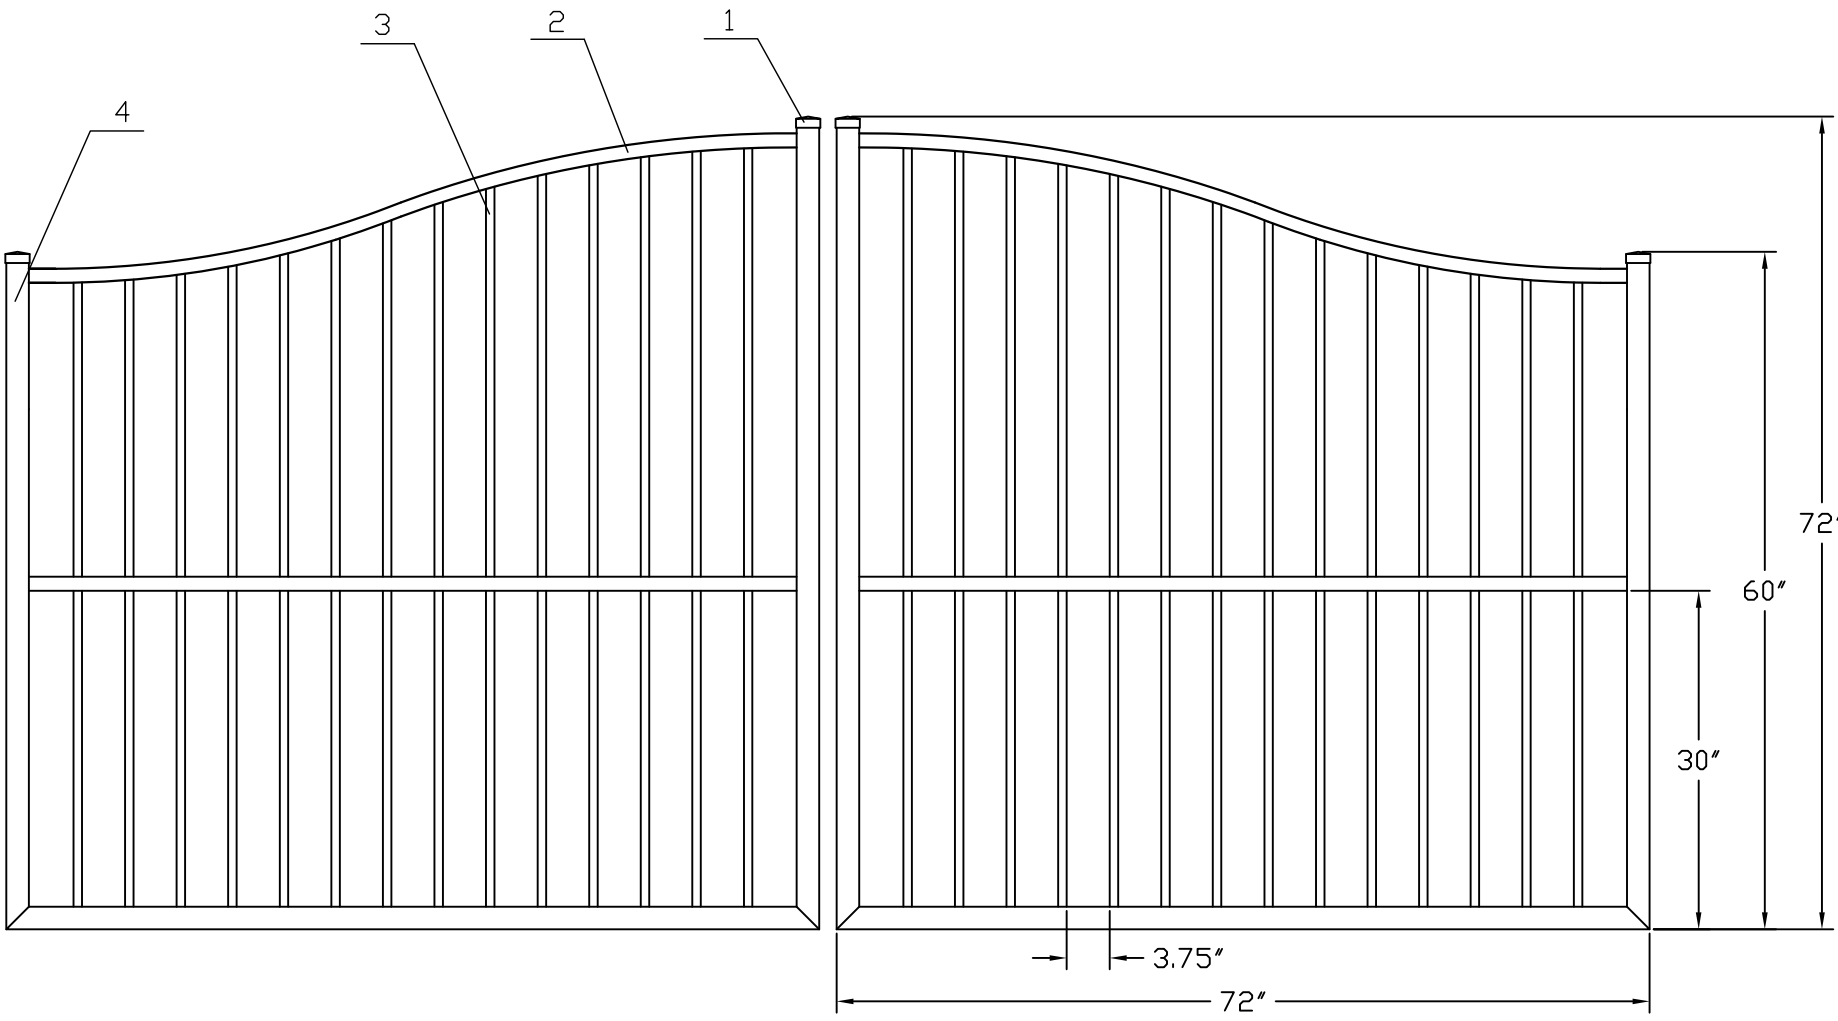

12'W X 5'H ARCHING TO 6'H INFINITY ALUMINUM DOUBLE ESTATE GATE  
 SIGNATURE GRADE - STYLE #4: SMOOTH TOP

NO.	MATERIAL	QTY
1	CAST ALUMINUM CAP	4
2	┌ 1¼"X1¼"X.1"	4
3	3/4"X3/4"X0.05"	28
4	2"X2"X0.125"	6