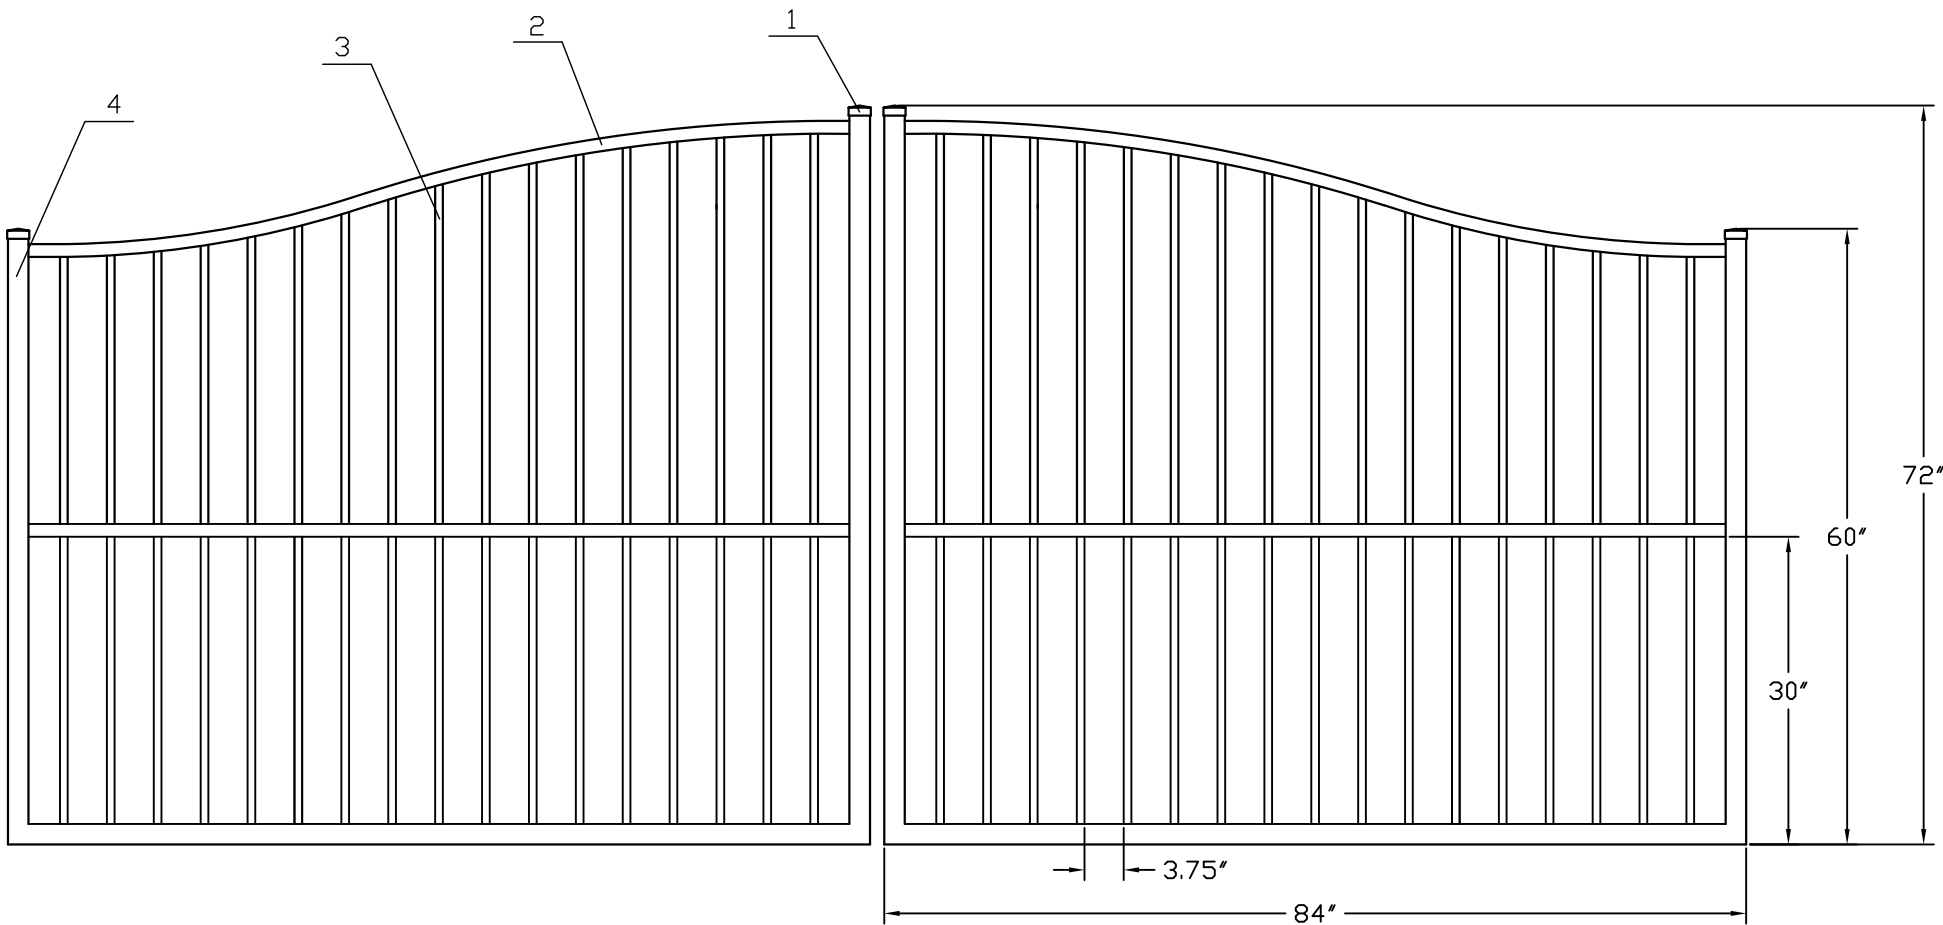

14'W X 5'H ARCHING TO 6'H INFINITY ALUMINUM DOUBLE ESTATE GATE
 SIGNATURE GRADE - STYLE #4: SMOOTH TOP

NO.	MATERIAL	QTY
1	CAST ALUMINUM CAP	4
2	□ 1¼"X1¼"X.1"	4
3	¾"X¾"X0.05"	34
4	2"X2"X0.125"	6