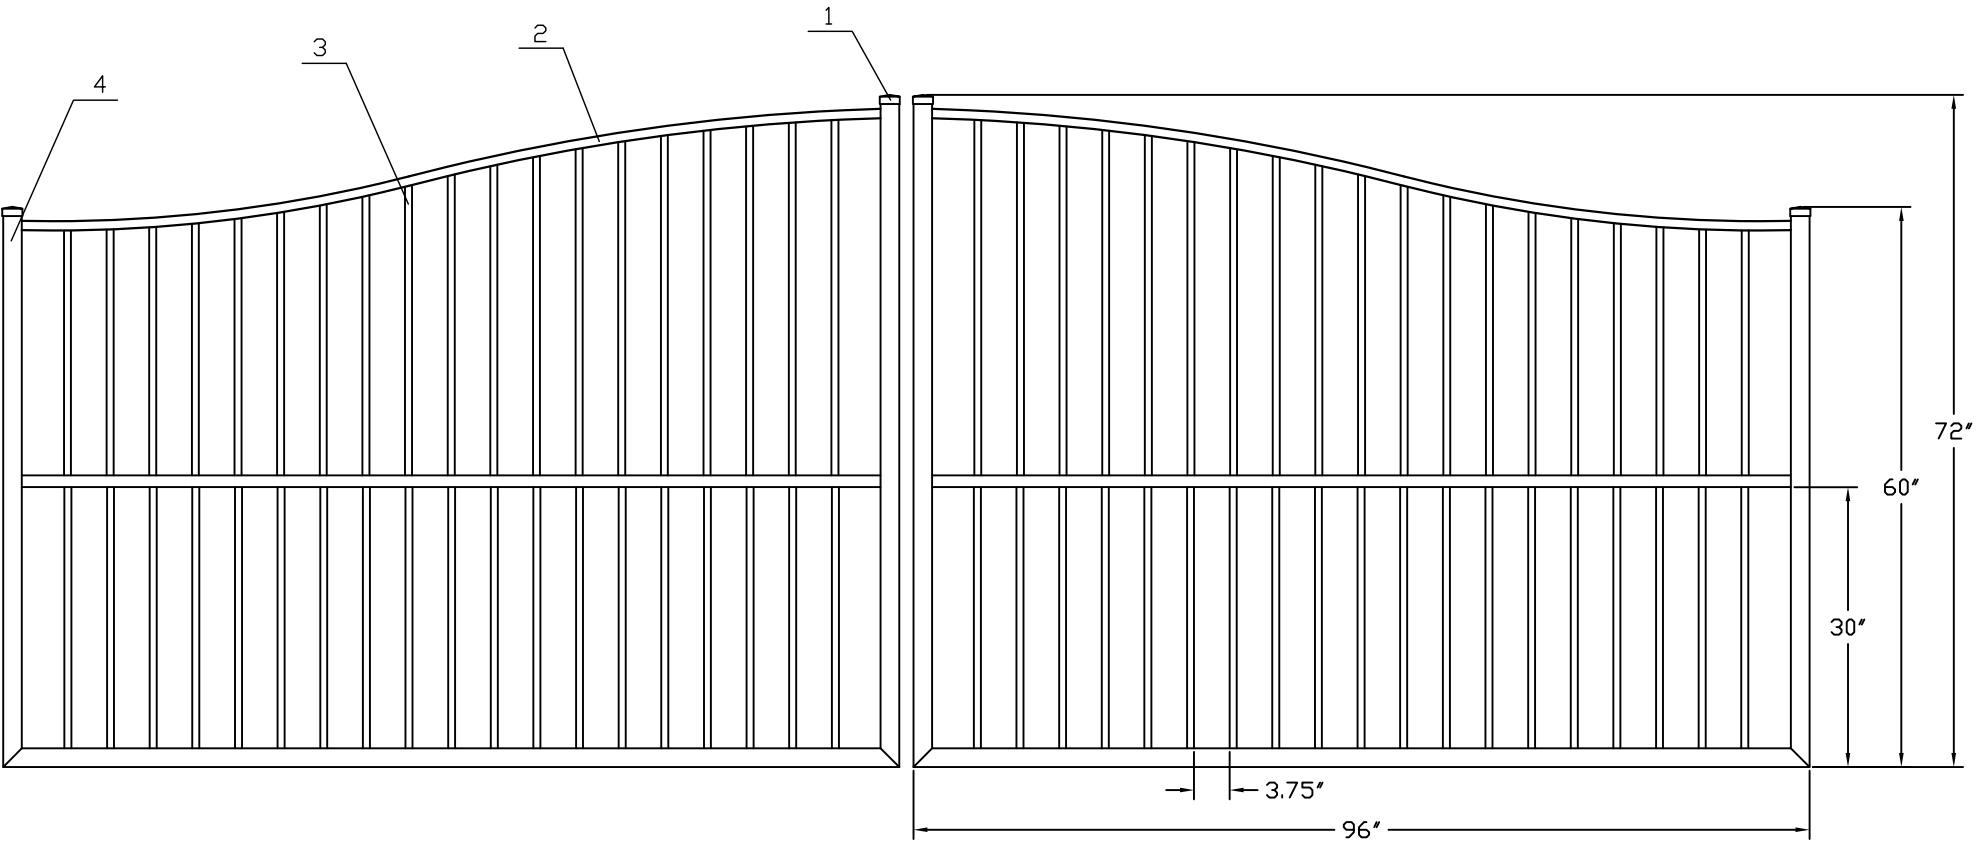

16'W X 5'H ARCHING TO 6'H INFINITY ALUMINUM DOUBLE ESTATE GATE  
 SIGNATURE GRADE - STYLE #4: SMOOTH TOP

NO.	MATERIAL	QTY
1	CAST ALUMINUM CAP	4
2	1 1/4" X 1 1/4" X 1"	4
3	3/4" X 3/4" X 0.05"	38
4	2" X 2" X 0.125"	6