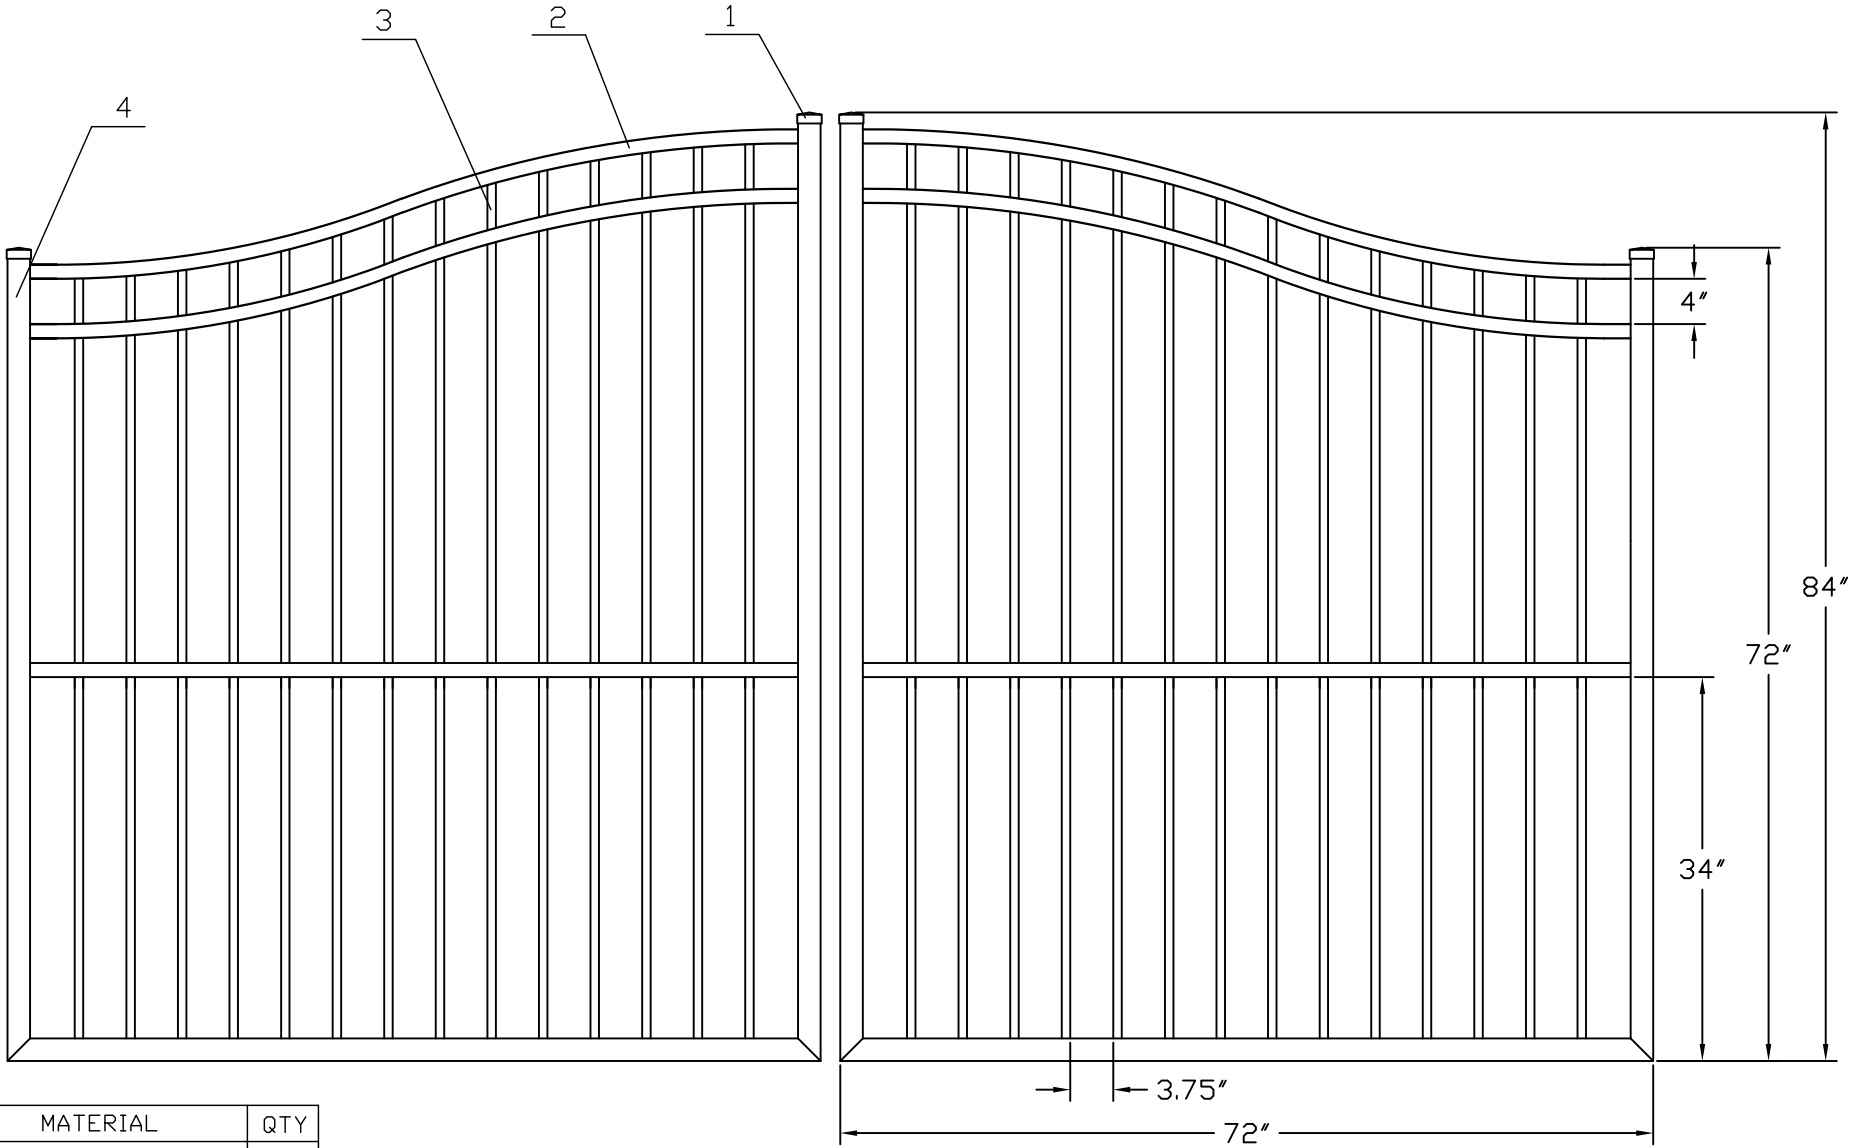

12'W X 6'H ARCHING TO 7'H INFINITY ALUMINUM DOUBLE ESTATE GATE  
 SIGNATURE GRADE - STYLE #4: SMOOTH TOP

NO.	MATERIAL	QTY
1	CAST ALUMINUM CAP	4
2	└ 1¼"X1¼"X.1"	6
3	└ ¾"X¾"X0.05"	28
4	2"X2"X0.125"	6