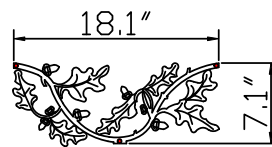

12'W X 6'H ARCHING TO 7'H STRONGHOLD IRON DOUBLE ESTATE GATE
SIGNATURE GRADE - STYLE #17: BIXLER

www.ironfenceshop.com
(800) 261-2729

NO.	MATERIAL	QTY
1	CAST IRON CAP	4
2	2"X2"X11ga	6
3	3/4"X3/4"X16ga	28
4	CAST IRON FINIAL	28
5	2"X2"X11ga	6
6	CAST IRON OAK DESIGN	4