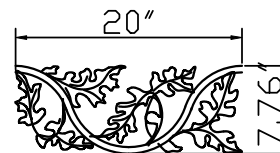

TP08028

TPDD06760AK