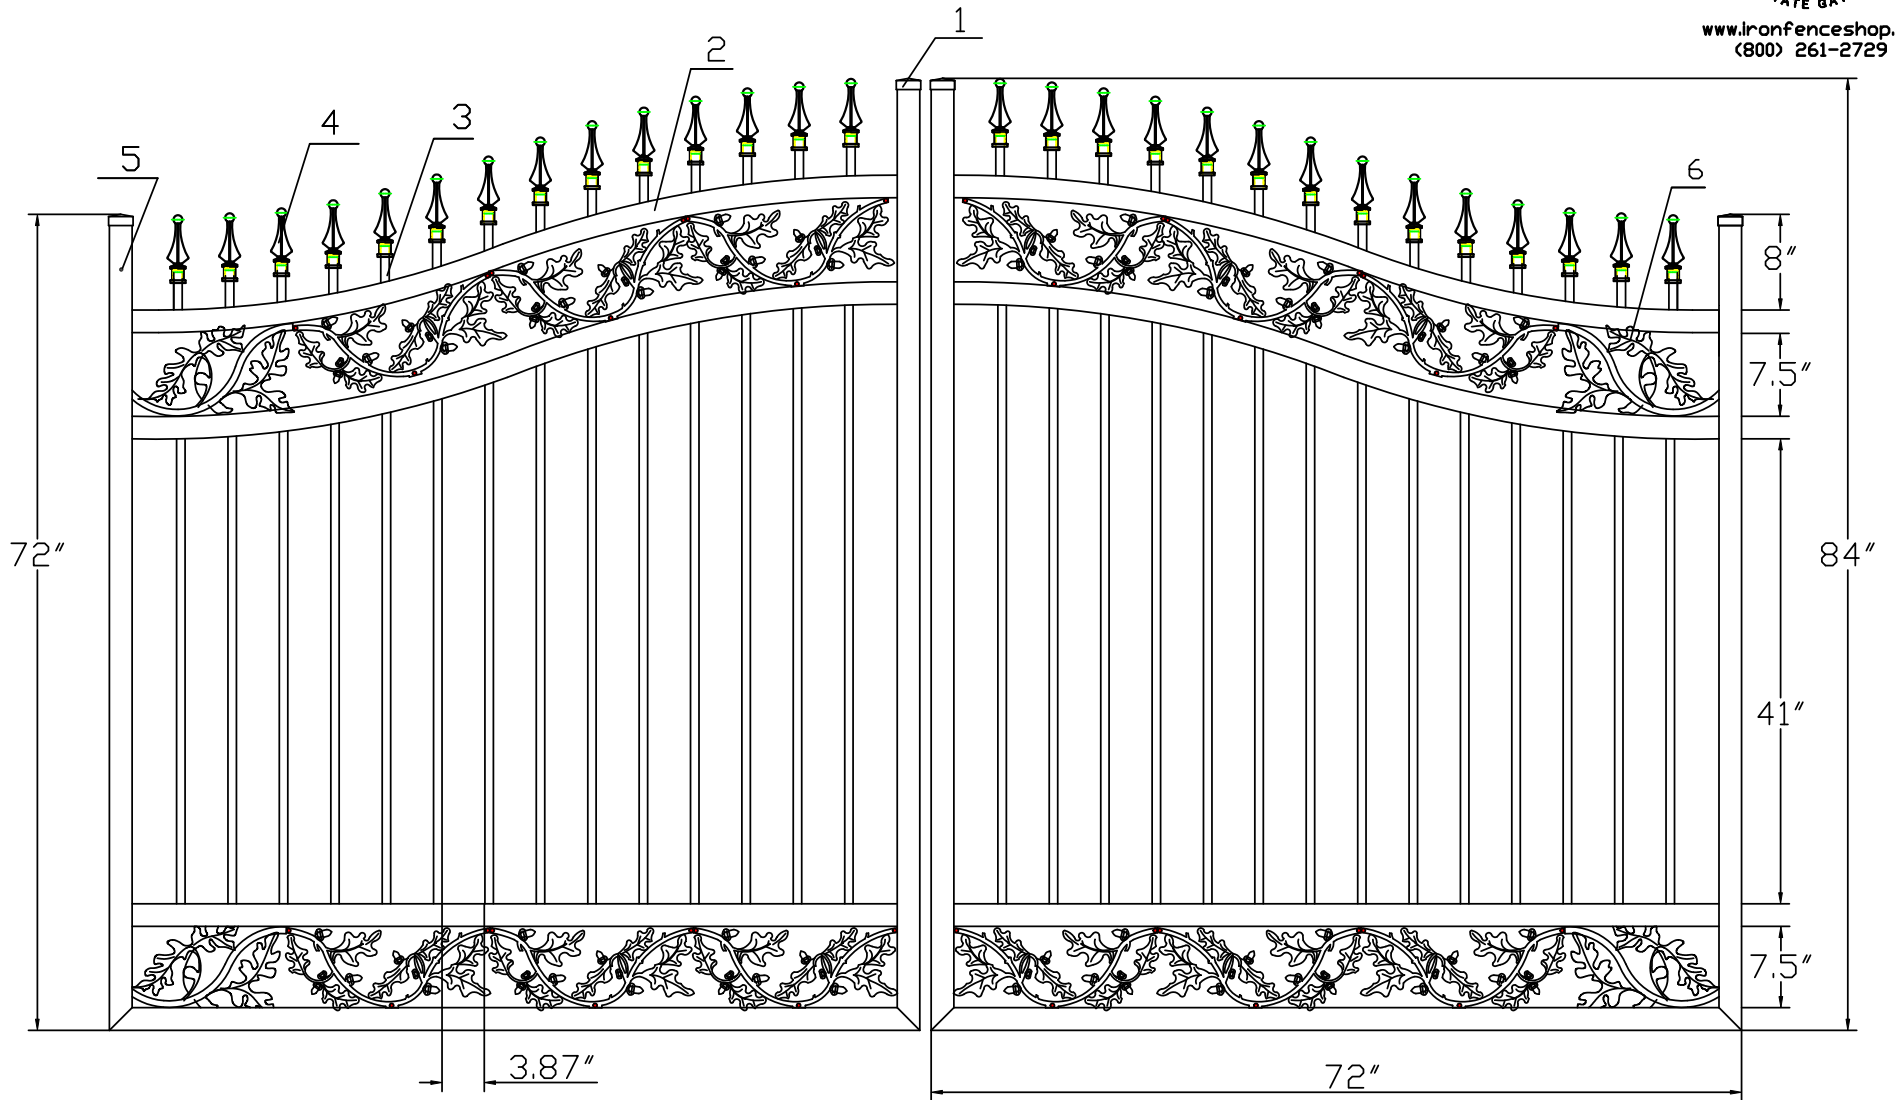

12'W X 6'H ARCHING TO 7'H STRONGHOLD IRON DOUBLE ESTATE GATE
SIGNATURE GRADE - STYLE #17: BIXLER

www.ironfenceshop.com
(800) 261-2729

NO.	MATERIAL	QTY
1	CAST IRON CAP	4
2	2"X2"X11ga	6
3	3/4"X3/4"X16ga	28
4	CAST IRON FINIAL	28
5	2"X2"X11ga	6
6	CAST IRON OAK DESIGN	4

TP12053

TP08028

TPDD06760AK